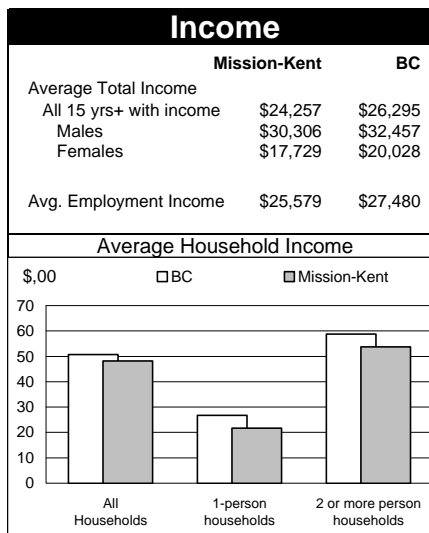

1996 Census Profile Mission-Kent

25

Provincial Electoral District (PED)

This report is derived by summing data for Federal Electoral District enumeration areas (FED EAs) that constitute the Provincial Electoral District. EAs crossing PED boundaries are judged to be in only one PED. Since data for a number of FED EAs

is suppressed and data for all others is randomly rounded to preserve privacy of individuals, PED figures here will not match data published elsewhere that have been rounded after first aggregating unsuppressed and unrounded FED EA data.