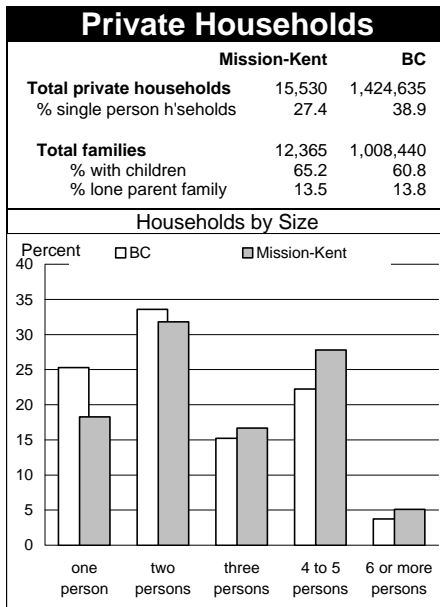

1996 Census Profile Mission-Kent

25

Provincial Electoral District (PED)

This report is derived by summing data for Federal Electoral District enumeration areas (FED EAs) that constitute the Provincial Electoral District. EAs crossing PED boundaries are judged to be in only one PED. Since data for a number of FED EAs

is suppressed and data for all others is randomly rounded to preserve privacy of individuals, PED figures here will not match data published elsewhere that have been rounded after first aggregating unsuppressed and unrounded FED EA data.