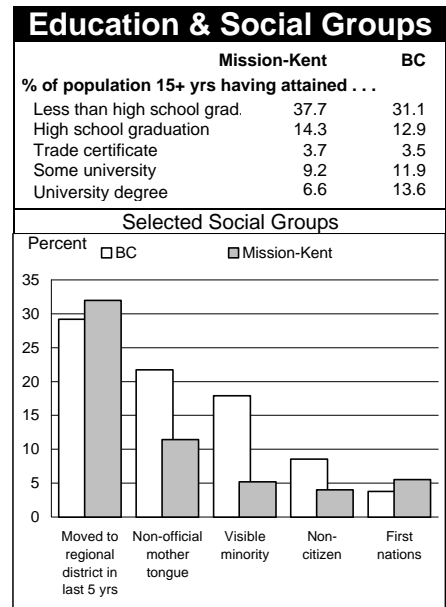

1996 Census Profile Mission-Kent

25

Provincial Electoral District (PED)

This report is derived by summing data for Federal Electoral District enumeration areas (FED EAs) that constitute the Provincial Electoral District. EAs crossing PED boundaries are judged to be in only one PED. Since data for a number of FED EAs

is suppressed and data for all others is randomly rounded to preserve privacy of individuals, PED figures here will not match data published elsewhere that have been rounded after first aggregating unsuppressed and unrounded FED EA data.