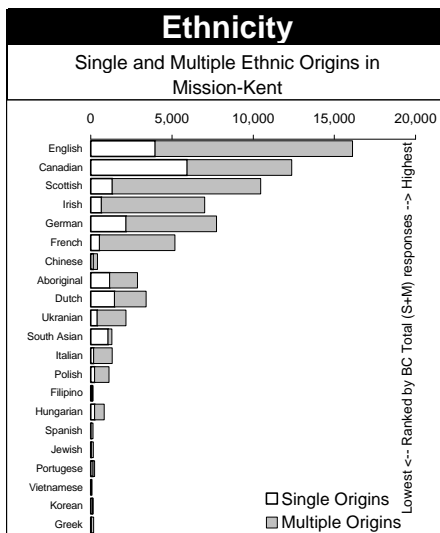

1996 Census Profile Mission-Kent

25

Provincial Electoral District (PED)

This report is derived by summing data for Federal Electoral District enumeration areas (FED EAs) that constitute the Provincial Electoral District. EAs crossing PED boundaries are judged to be in only one PED. Since data for a number of FED EAs