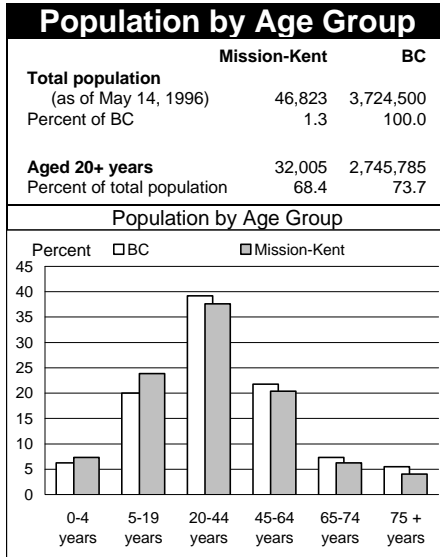

1996 Census Profile Mission-Kent

25

Provincial Electoral District (PED)

This report is derived by summing data for Federal Electoral District enumeration areas (FED EAs) that constitute the Provincial Electoral District. EAs crossing PED boundaries are judged to be in only one PED. Since data for a number of FED EAs