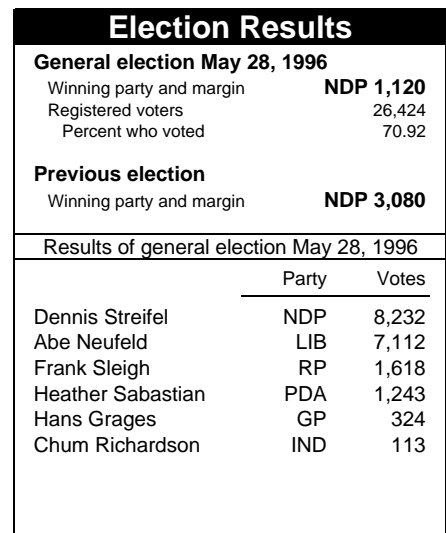

1996 Census Profile Mission-Kent

25

Provincial Electoral District (PED)

This report is derived by summing data for Federal Electoral District enumeration areas (FED EAs) that constitute the Provincial Electoral District. EAs crossing PED boundaries are judged to be in only one PED. Since data for a number of FED EAs