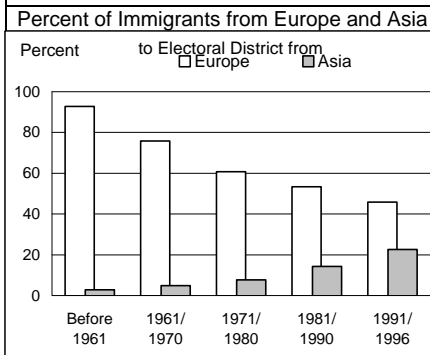

Changing Face of Immigrants

	Parksville-Qualicum	BC
Ever immigrants	11,460	903,190
% born in Europe	75.3	40.1
% born in Asia	7.4	44.4
Immigrants since 1981	2,170	402,475
% born in Europe	50.7	16.0
% born in Asia	17.3	69.8