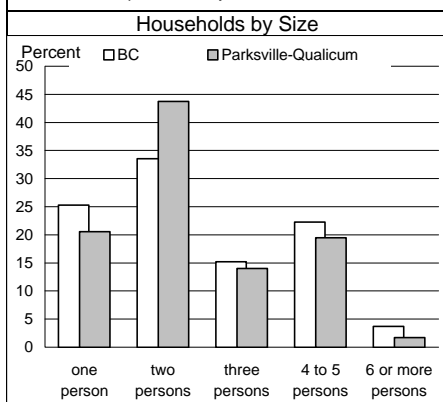

Private Households

	Parksville-Qualicum	BC
Total private households	26,460	1,424,635
% single person h'seholds	30.3	38.9
Total families	20,100	1,008,440
% with children	48.4	60.8
% lone parent family	10.6	13.8