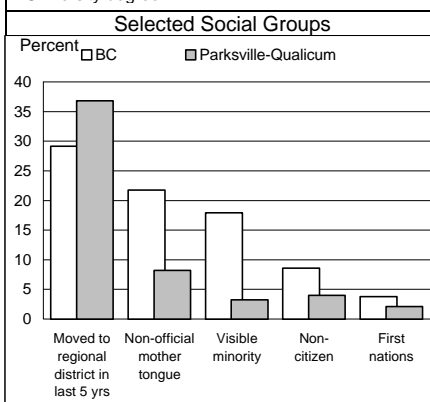

Education & Social Groups

	Parksville-Qualicum	BC
% of population 15+ yrs having attained . . .		
Less than high school grad.	30.0	31.1
High school graduation	12.8	12.9
Trade certificate	4.5	3.5
Some university	11.8	11.9
University degree	10.6	13.6