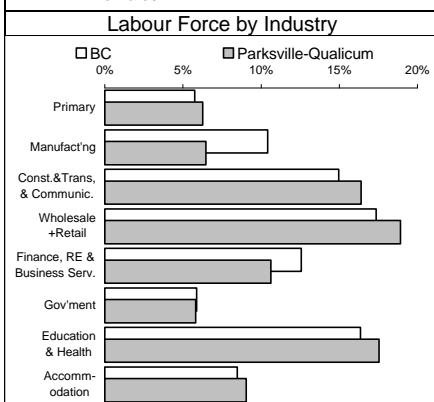

Experienced Labour Force

	Parksville-Qualicum	BC
Population 15+ years	53,120	2,954,700
Labour force	31,255	1,960,665
Participation rate	58.8	66.4
Unemployment rate	9.9	9.6
Males	9.3	9.8
Females	10.5	9.2