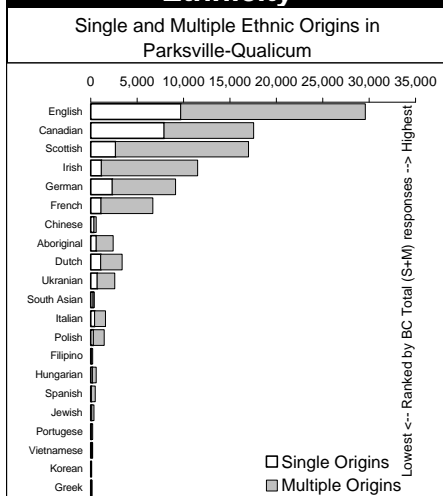

Ethnicity

Income

	Parksville-Qualicum	BC
Average Total Income		
All 15 yrs+ with income	$25,323	$26,295
Males	$32,181	$32,457
Females	$18,578	$20,028
Avg. Employment Income	$25,965	$27,480