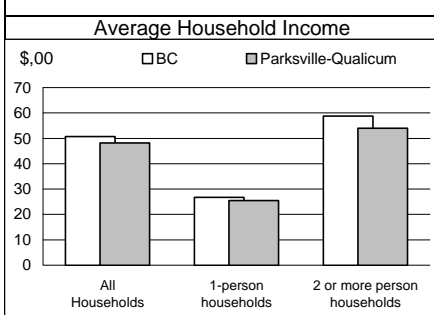

Election Results

Byelection December 14, 1998		
Winning party and margin	LIB 7,884	
Registered voters	n/a	
Percent who voted	n/a	
Previous election		
Winning party and margin	LIB 483	
Results of byelection December 14, 1998		
	Party	Votes
Judith Reid	LIB	13,862
Leonard Krog	NDP	5,978
Bruce Hampson	PDA	3,585
Roger Rocan	RP	1,560
Stuart Parker	GP	458
Brunie Brunie	IND	439
Bruce C. L. Ryder	IND	163
Les Blank	IND	136
Mary Elinor Moreau	FCP	94

This report is derived by summing data for Federal Electoral District enumeration areas (FED EAs) that constitute the Provincial Electoral District. EAs crossing PED boundaries are judged to be in only one PED. Since data for a number of FED EAs is suppressed and data for all others is randomly rounded to preserve privacy of individuals, PED figures here will not match data published elsewhere that have been rounded after first aggregating unsuppressed and unrounded FED EA data.