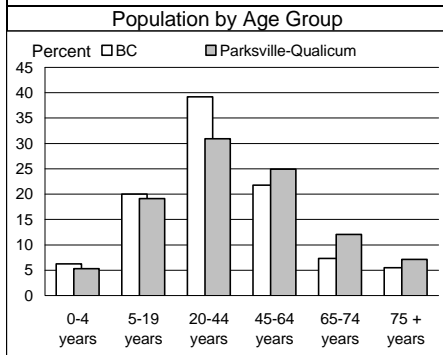

1996 Census Profile
Parksville-Qualicum
 Provincial Electoral District (PED)

39

Population by Age Group

	Parksville-Qualicum	BC
Total population (as of May 14, 1996)	65,771	3,724,500
Percent of BC	1.8	100.0
Aged 20+ years	49,350	2,745,785
Percent of total population	75.0	73.7