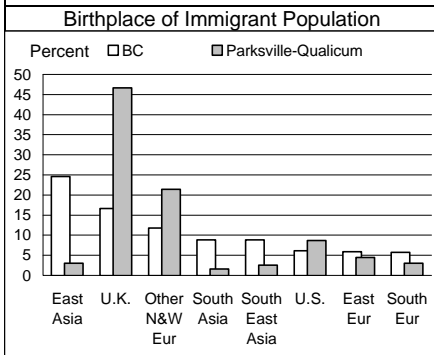

Immigrant Population

	Parksville-Qualicum	BC
Non-Immigrants	53,265	2,756,530
% born in BC	57.8	63.2
% born other provinces	42.2	36.8
Immigrants	11,460	903,190
% of population	17.4	24.2