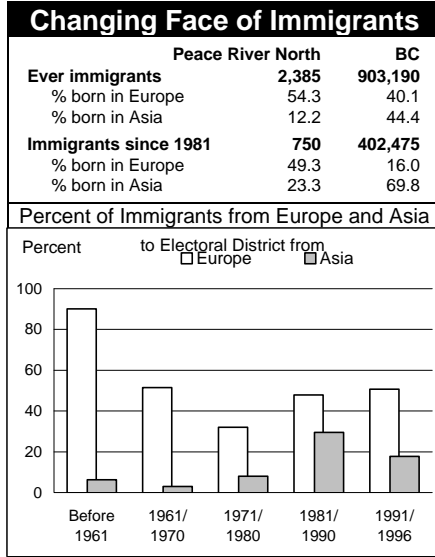

1996 Census Profile  
**Peace River North**  
 Provincial Electoral District (PED)

This report is derived by summing data for Federal Electoral District enumeration areas (FED EAs) that constitute the Provincial Electoral District. EAs crossing PED boundaries are judged to be in only one PED. Since data for a number of FED EAs