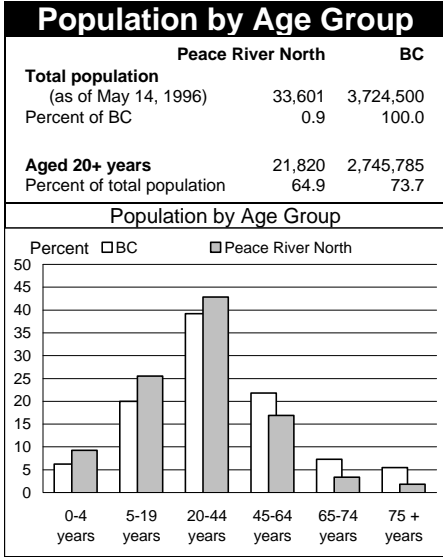

1996 Census Profile  
**Peace River North**  
 Provincial Electoral District (PED)

This report is derived by summing data for Federal Electoral District enumeration areas (FED EAs) that constitute the Provincial Electoral District. EAs crossing PED boundaries are judged to be in only one PED. Since data for a number of FED EAs

is suppressed and data for all others is randomly rounded to preserve privacy of individuals, PED figures here will not match data published elsewhere that have been rounded after first aggregating unsuppressed and unrounded FED EA data.