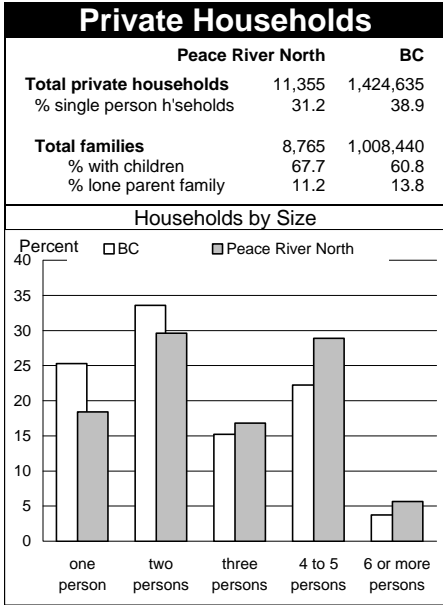

1996 Census Profile  
**Peace River North**  
 Provincial Electoral District (PED)

This report is derived by summing data for Federal Electoral District enumeration areas (FED EAs) that constitute the Provincial Electoral District. EAs crossing PED boundaries are judged to be in only one PED. Since data for a number of FED EAs

is suppressed and data for all others is randomly rounded to preserve privacy of individuals, PED figures here will not match data published elsewhere that have been rounded after first aggregating unsuppressed and unrounded FED EA data.