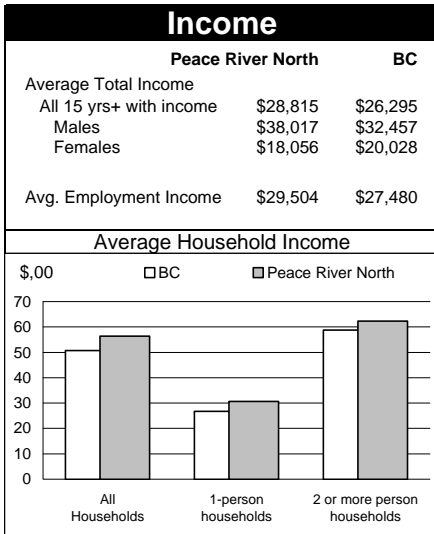

1996 Census Profile  
**Peace River North**  
 Provincial Electoral District (PED)

This report is derived by summing data for Federal Electoral District enumeration areas (FED EAs) that constitute the Provincial Electoral District. EAs crossing PED boundaries are judged to be in only one PED. Since data for a number of FED EAs

is suppressed and data for all others is randomly rounded to preserve privacy of individuals, PED figures here will not match data published elsewhere that have been rounded after first aggregating unsuppressed and unrounded FED EA data.