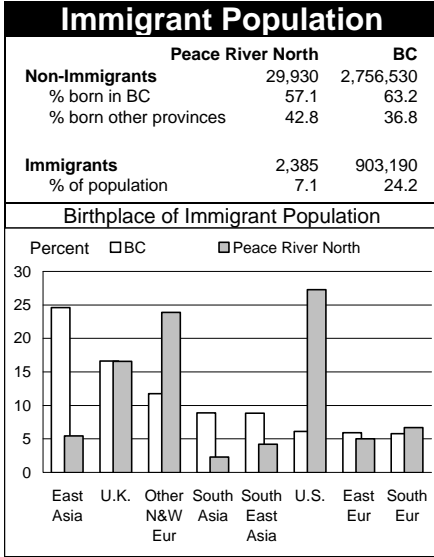

1996 Census Profile  
**Peace River North**  
 Provincial Electoral District (PED)

This report is derived by summing data for Federal Electoral District enumeration areas (FED EAs) that constitute the Provincial Electoral District. EAs crossing PED boundaries are judged to be in only one PED. Since data for a number of FED EAs

is suppressed and data for all others is randomly rounded to preserve privacy of individuals, PED figures here will not match data published elsewhere that have been rounded after first aggregating unsuppressed and unrounded FED EA data.