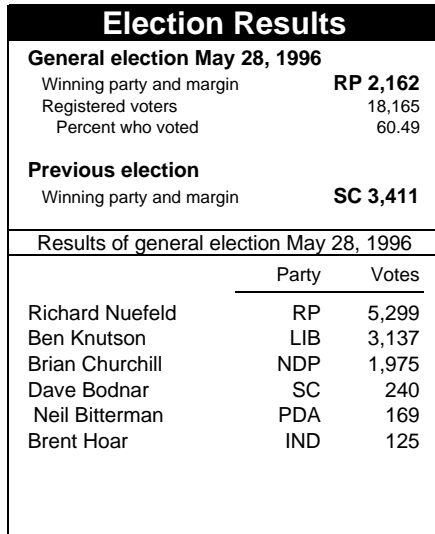

1996 Census Profile  
**Peace River North**  
 Provincial Electoral District (PED)

This report is derived by summing data for Federal Electoral District enumeration areas (FED EAs) that constitute the Provincial Electoral District. EAs crossing PED boundaries are judged to be in only one PED. Since data for a number of FED EAs

is suppressed and data for all others is randomly rounded to preserve privacy of individuals, PED figures here will not match data published elsewhere that have been rounded after first aggregating unsuppressed and unrounded FED EA data.