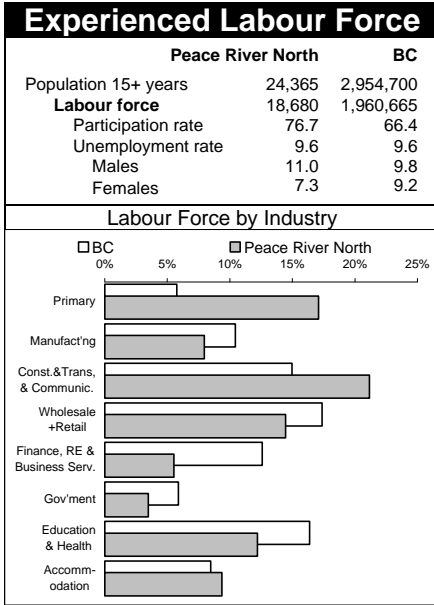

1996 Census Profile  
**Peace River North**  
 Provincial Electoral District (PED)

This report is derived by summing data for Federal Electoral District enumeration areas (FED EAs) that constitute the Provincial Electoral District. EAs crossing PED boundaries are judged to be in only one PED. Since data for a number of FED EAs

is suppressed and data for all others is randomly rounded to preserve privacy of individuals, PED figures here will not match data published elsewhere that have been rounded after first aggregating unsuppressed and unrounded FED EA data.