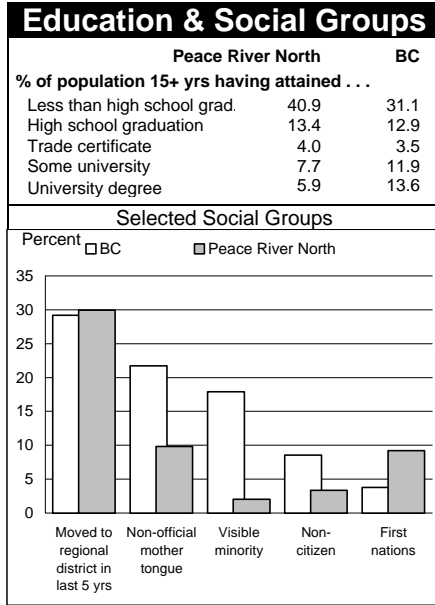

1996 Census Profile  
**Peace River North**  
 Provincial Electoral District (PED)

This report is derived by summing data for Federal Electoral District enumeration areas (FED EAs) that constitute the Provincial Electoral District. EAs crossing PED boundaries are judged to be in only one PED. Since data for a number of FED EAs

is suppressed and data for all others is randomly rounded to preserve privacy of individuals, PED figures here will not match data published elsewhere that have been rounded after first aggregating unsuppressed and unrounded FED EA data.