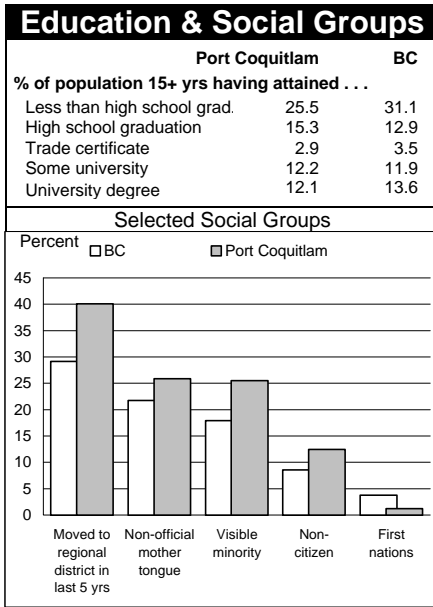

1996 Census Profile
Port Coquitlam
 Provincial Electoral District (PED)

Election Results

General election May 28, 1996

Winning party and margin	NDP 1,457
Registered voters	43,544
Percent who voted	73.48

Previous election

Winning party and margin	NDP 1,506
--------------------------	------------------

Results of general election May 28, 1996

	Party	Votes
Mike Farnworth	NDP	14,767
Irene Barr	LIB	13,310
Rick Howard	PDA	1,789
Lawrence Glazer	RP	1,335
Debra Eilers	GP	417
Stan Mortensen	SC	124
Michael Wiebe	LBN	102