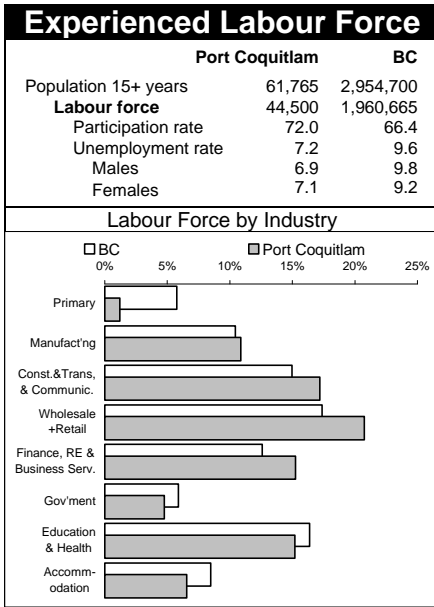

1996 Census Profile
Port Coquitlam
 Provincial Electoral District (PED)

Election Results

General election May 28, 1996

Winning party and margin	NDP 1,457
Registered voters	43,544
Percent who voted	73.48

Previous election

Winning party and margin	NDP 1,506
--------------------------	------------------

Results of general election May 28, 1996

	Party	Votes
Mike Farnworth	NDP	14,767
Irene Barr	LIB	13,310
Rick Howard	PDA	1,789
Lawrence Glazer	RP	1,335
Debra Eilers	GP	417
Stan Mortensen	SC	124
Michael Wiebe	LBN	102