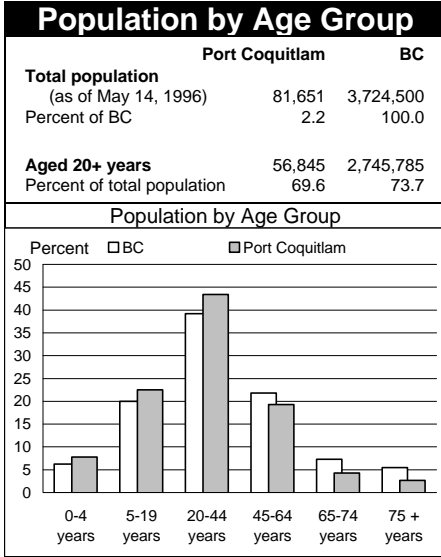

1996 Census Profile
Port Coquitlam
 Provincial Electoral District (PED)

Election Results

General election May 28, 1996

Winning party and margin	NDP 1,457
Registered voters	43,544
Percent who voted	73.48

Previous election