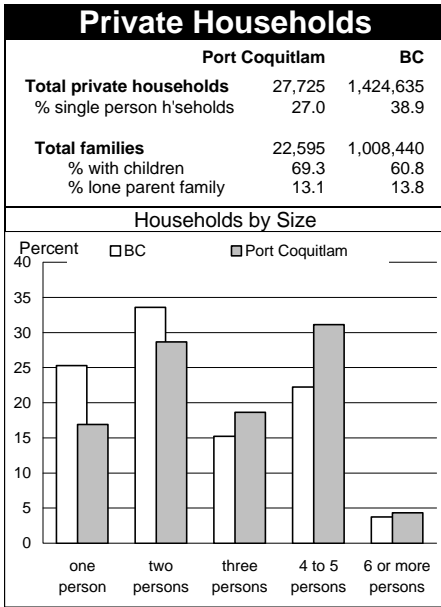

1996 Census Profile
Port Coquitlam
 Provincial Electoral District (PED)

Election Results

General election May 28, 1996

Winning party and margin	NDP 1,457
Registered voters	43,544
Percent who voted	73.48

Previous election