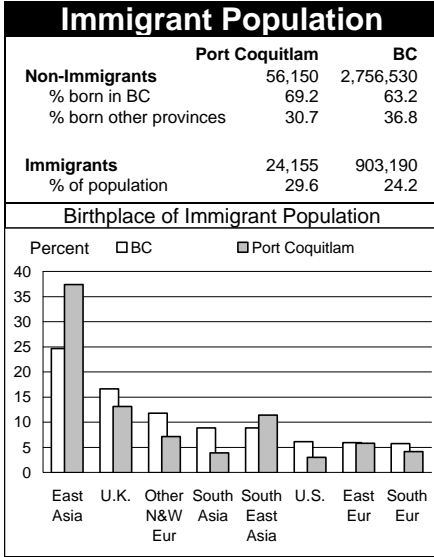

1996 Census Profile
Port Coquitlam
 Provincial Electoral District (PED)

Election Results

General election May 28, 1996

Winning party and margin	NDP 1,457
Registered voters	43,544
Percent who voted	73.48

Previous election