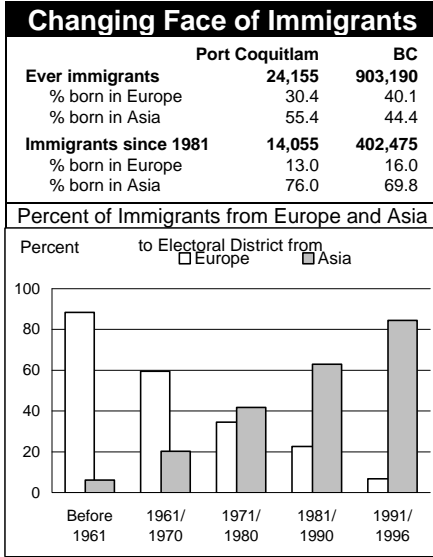

1996 Census Profile
Port Coquitlam
 Provincial Electoral District (PED)

Election Results

General election May 28, 1996

Winning party and margin	NDP 1,457
Registered voters	43,544
Percent who voted	73.48

Previous election

Winning party and margin	NDP 1,506
--------------------------	------------------

Results of general election May 28, 1996

	Party	Votes
Mike Farnworth	NDP	14,767
Irene Barr	LIB	13,310
Rick Howard	PDA	1,789
Lawrence Glazer	RP	1,335
Debra Eilers	GP	417
Stan Mortensen	SC	124
Michael Wiebe	LBN	102