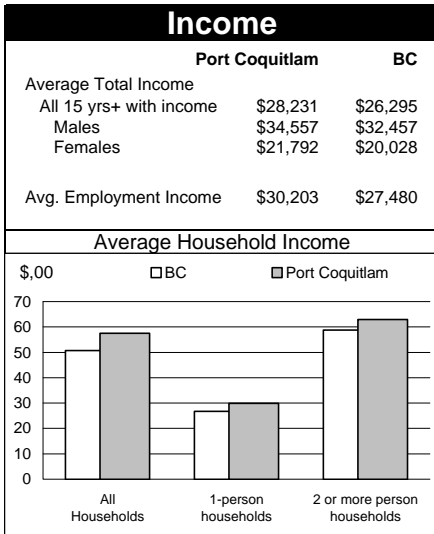

1996 Census Profile
Port Coquitlam
 Provincial Electoral District (PED)

Election Results

General election May 28, 1996

Winning party and margin	NDP 1,457
Registered voters	43,544
Percent who voted	73.48

Previous election

Winning party and margin	NDP 1,506
--------------------------	------------------

Results of general election May 28, 1996

	Party	Votes
Mike Farnworth	NDP	14,767
Irene Barr	LIB	13,310
Rick Howard	PDA	1,789
Lawrence Glazer	RP	1,335
Debra Eilers	GP	417
Stan Mortensen	SC	124
Michael Wiebe	LBN	102