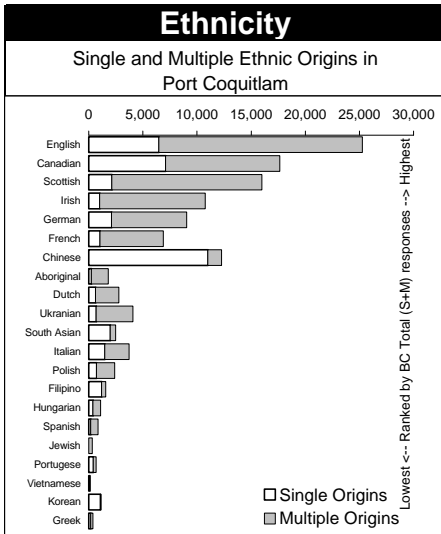

1996 Census Profile
Port Coquitlam
 Provincial Electoral District (PED)

Election Results

General election May 28, 1996

Winning party and margin	NDP 1,457
Registered voters	43,544
Percent who voted	73.48

Previous election

Winning party and margin	NDP 1,506
--------------------------	------------------

Results of general election May 28, 1996

	Party	Votes
Mike Farnworth	NDP	14,767
Irene Barr	LIB	13,310
Rick Howard	PDA	1,789
Lawrence Glazer	RP	1,335
Debra Eilers	GP	417
Stan Mortensen	SC	124
Michael Wiebe	LBN	102