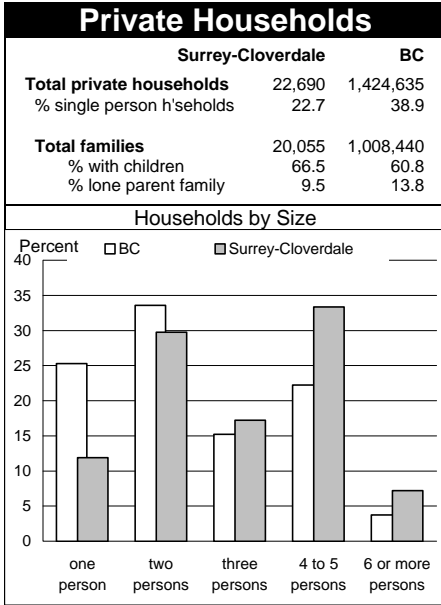

1996 Census Profile
Surrey-Cloverdale
 Provincial Electoral District (PED)

Election Results

General election May 28, 1996

Winning party and margin	LIB 5,466
Registered voters	39,904
Percent who voted	74.75