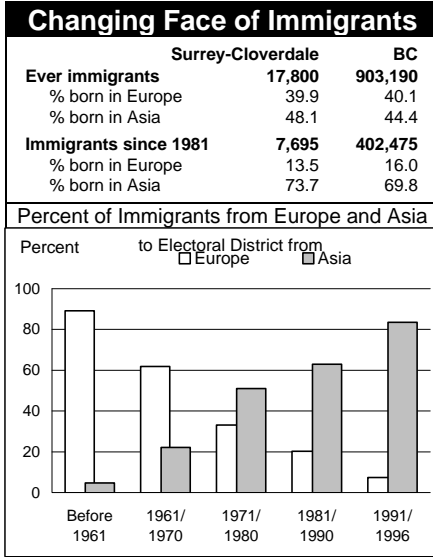

1996 Census Profile
Surrey-Cloverdale
 Provincial Electoral District (PED)

Election Results

General election May 28, 1996

Winning party and margin	LIB 5,466
Registered voters	39,904
Percent who voted	74.75