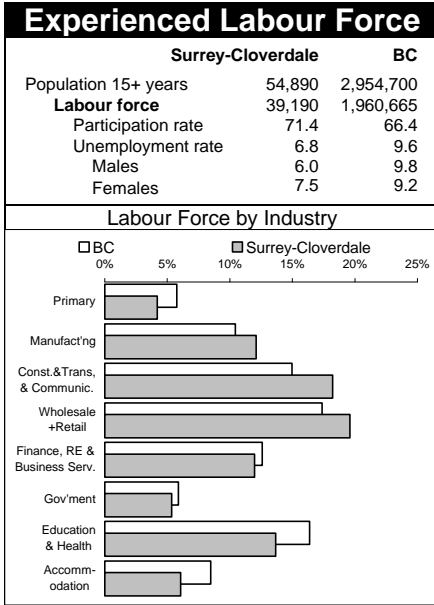

1996 Census Profile
Surrey-Cloverdale
 Provincial Electoral District (PED)

Election Results

General election May 28, 1996

Winning party and margin	LIB 5,466
Registered voters	39,904
Percent who voted	74.75