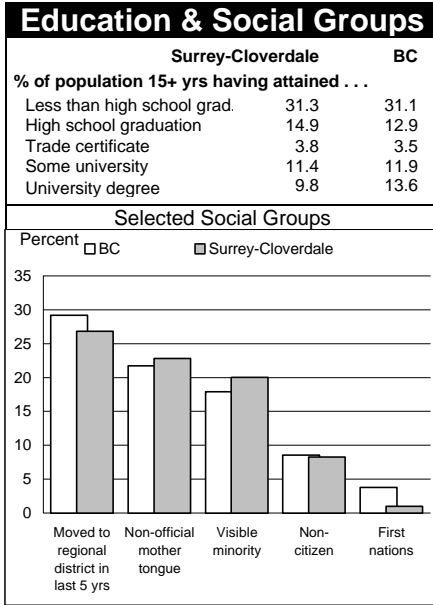

1996 Census Profile
Surrey-Cloverdale
 Provincial Electoral District (PED)

Election Results

General election May 28, 1996

Winning party and margin	LIB 5,466
Registered voters	39,904
Percent who voted	74.75