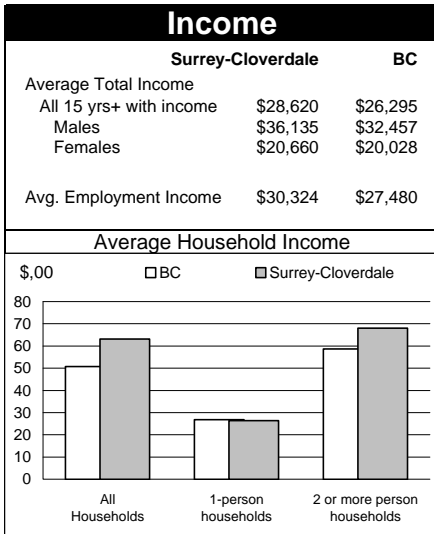

1996 Census Profile
Surrey-Cloverdale
 Provincial Electoral District (PED)

Election Results

General election May 28, 1996

Winning party and margin	LIB 5,466
Registered voters	39,904
Percent who voted	74.75