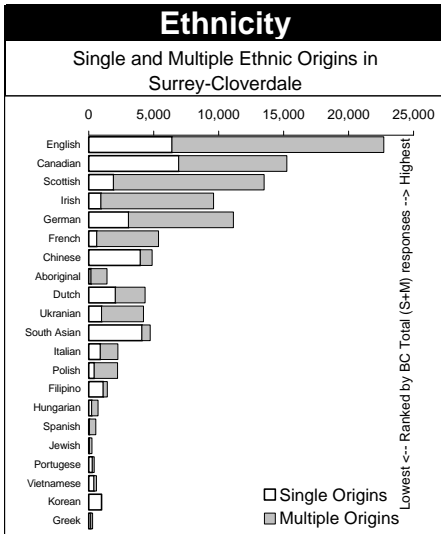

1996 Census Profile
Surrey-Cloverdale
 Provincial Electoral District (PED)

Election Results

General election May 28, 1996

Winning party and margin	LIB 5,466
Registered voters	39,904
Percent who voted	74.75