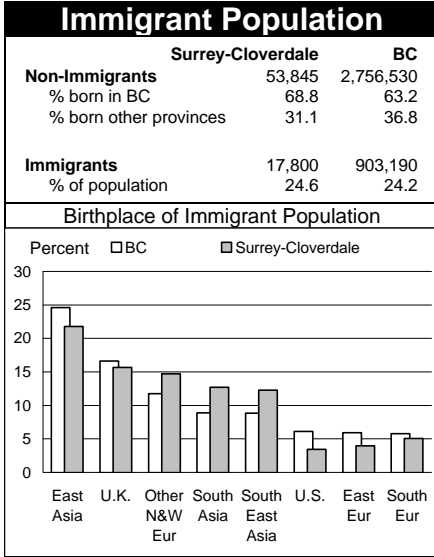

1996 Census Profile
Surrey-Cloverdale
 Provincial Electoral District (PED)

Election Results

General election May 28, 1996

Winning party and margin	LIB 5,466
Registered voters	39,904
Percent who voted	74.75