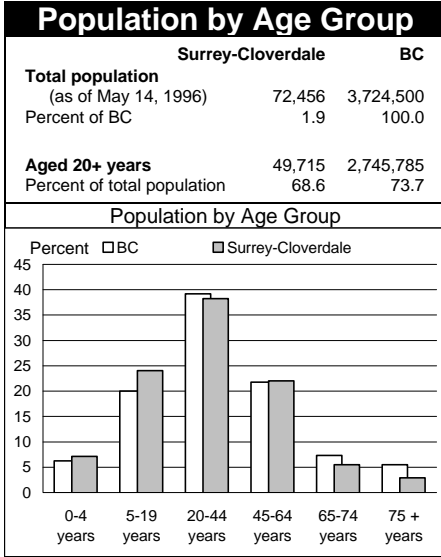

1996 Census Profile
Surrey-Cloverdale
 Provincial Electoral District (PED)

Election Results

General election May 28, 1996

Winning party and margin	LIB 5,466
Registered voters	39,904
Percent who voted	74.75