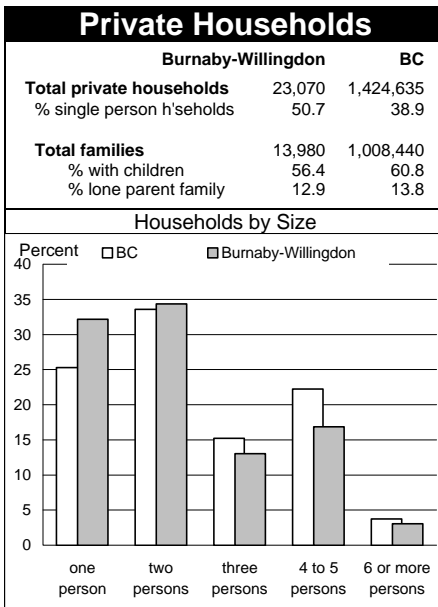

1996 Census Profile  
**Burnaby-Willingdon**  
 Provincial Electoral District (PED)

This report is derived by summing data for Federal Electoral District enumeration areas (FED EAs) that constitute the Provincial Electoral District. EAs crossing PED boundaries are judged to be in only one PED. Since data for a number of FED EAs

is suppressed and data for all others is randomly rounded to preserve privacy of individuals, PED figures here will not match data published elsewhere that have been rounded after first aggregating unsuppressed and unrounded FED EA data.