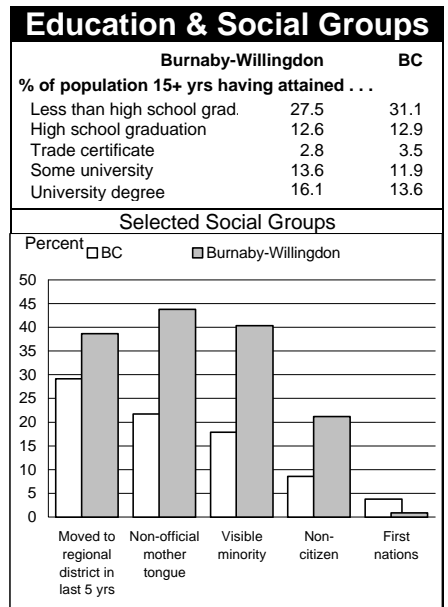

1996 Census Profile  
**Burnaby-Willingdon**  
 Provincial Electoral District (PED)

This report is derived by summing data for Federal Electoral District enumeration areas (FED EAs) that constitute the Provincial Electoral District. EAs crossing PED boundaries are judged to be in only one PED. Since data for a number of FED EAs

is suppressed and data for all others is randomly rounded to preserve privacy of individuals, PED figures here will not match data published elsewhere that have been rounded after first aggregating unsuppressed and unrounded FED EA data.