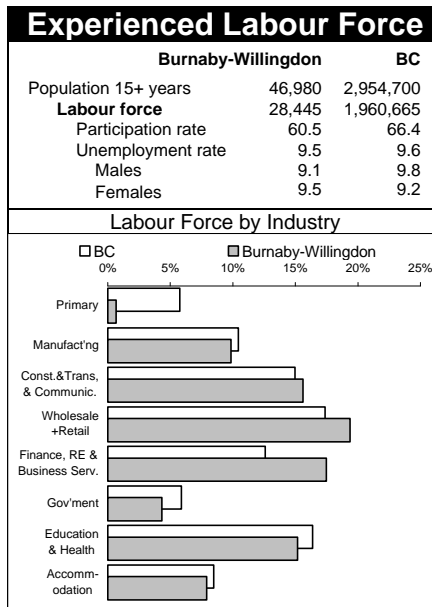

1996 Census Profile  
**Burnaby-Willingdon**  
 Provincial Electoral District (PED)

This report is derived by summing data for Federal Electoral District enumeration areas (FED EAs) that constitute the Provincial Electoral District. EAs crossing PED boundaries are judged to be in only one PED. Since data for a number of FED EAs