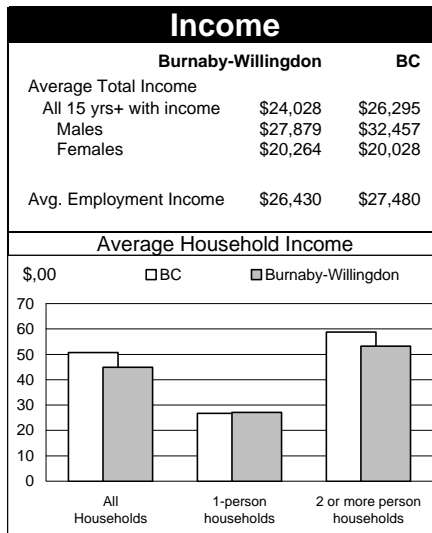

1996 Census Profile  
**Burnaby-Willingdon**  
 Provincial Electoral District (PED)

This report is derived by summing data for Federal Electoral District enumeration areas (FED EAs) that constitute the Provincial Electoral District. EAs crossing PED boundaries are judged to be in only one PED. Since data for a number of FED EAs

is suppressed and data for all others is randomly rounded to preserve privacy of individuals, PED figures here will not match data published elsewhere that have been rounded after first aggregating unsuppressed and unrounded FED EA data.