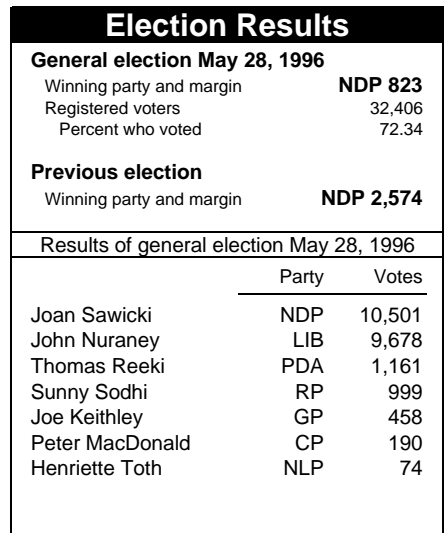

1996 Census Profile  
**Burnaby-Willingdon**  
 Provincial Electoral District (PED)

This report is derived by summing data for Federal Electoral District enumeration areas (FED EAs) that constitute the Provincial Electoral District. EAs crossing PED boundaries are judged to be in only one PED. Since data for a number of FED EAs