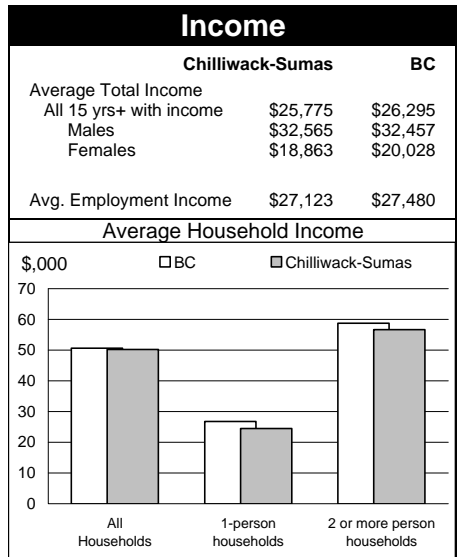

1996 Census Profile
Chilliwack-Sumas
 Provincial Electoral District

This report is derived by summing data for Federal Electoral District enumeration areas (FED EAs) that constitute the Provincial Electoral District (PED). EAs crossing PED boundaries are allocated to only one PED. Since data for a number of FED EAs is suppressed and data for all others is randomly rounded to preserve privacy of individuals, the sum of data for all PEDs will not total to BC figures here that have been rounded after first aggregating unsuppressed and unrounded FED EA data.