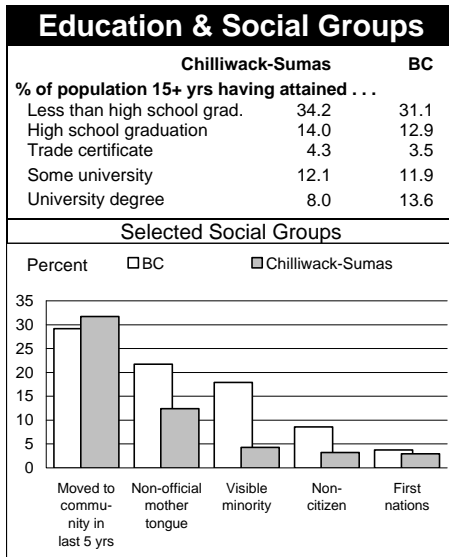

1996 Census Profile
Chilliwack-Sumas
 Provincial Electoral District

This report is derived by summing data for Federal Electoral District enumeration areas (FED EAs) that constitute the Provincial Electoral District (PED). EAs crossing PED boundaries are allocated to only one PED. Since data for a number of FED EAs is suppressed and data for all others is randomly rounded to preserve privacy of individuals, the sum of data for all PEDs will not total to BC figures here that have been rounded after first aggregating unsuppressed and unrounded FED EA data.