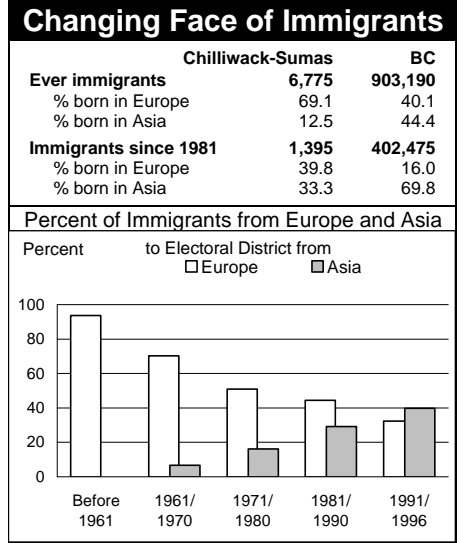

1996 Census Profile
Chilliwack-Sumas
 Provincial Electoral District

This report is derived by summing data for Federal Electoral District enumeration areas (FED EAs) that constitute the Provincial Electoral District (PED). EAs crossing PED boundaries are allocated to only one PED. Since data for a number of FED EAs is suppressed and data for all others is randomly rounded to preserve privacy of individuals, the sum of data for all PEDs will not total to BC figures here that have been rounded after first aggregating unsuppressed and unrounded FED EA data.