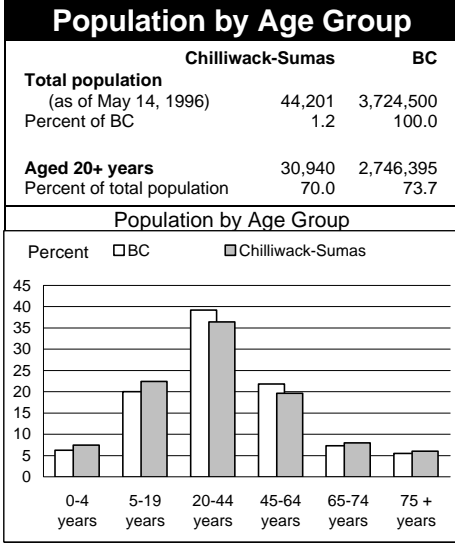

1996 Census Profile
Chilliwack-Sumas
 Provincial Electoral District

This report is derived by summing data for Federal Electoral District enumeration areas (FED EAs) that constitute the Provincial Electoral District (PED). EAs crossing PED boundaries are allocated to only one PED. Since data for a number of FED EAs is suppressed and data for all others is randomly rounded to preserve privacy of individuals, the sum of data for all PEDs will not total to BC figures here that have been rounded after first aggregating unsuppressed and unrounded FED EA data.