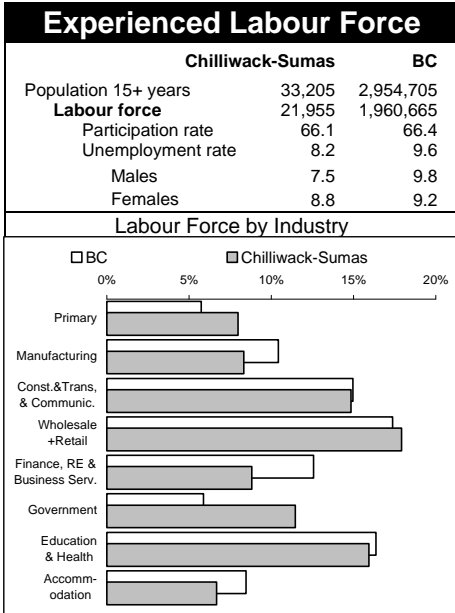

1996 Census Profile
Chilliwack-Sumas
 Provincial Electoral District

This report is derived by summing data for Federal Electoral District enumeration areas (FED EAs) that constitute the Provincial Electoral District (PED). EAs crossing PED boundaries are allocated to only one PED. Since data for a number of FED EAs is suppressed and data for all others is randomly rounded to preserve privacy of individuals, the sum of data for all PEDs will not total to BC figures here that have been rounded after first aggregating unsuppressed and unrounded FED EA data.