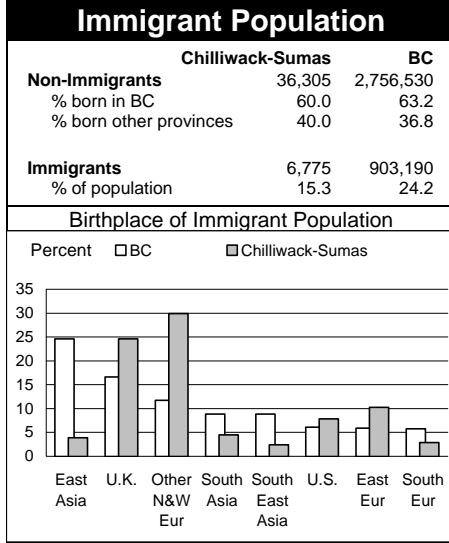

1996 Census Profile
Chilliwack-Sumas
 Provincial Electoral District

This report is derived by summing data for Federal Electoral District enumeration areas (FED EAs) that constitute the Provincial Electoral District (PED). EAs crossing PED boundaries are allocated to only one PED. Since data for a number of FED EAs is suppressed and data for all others is randomly rounded to preserve privacy of individuals, the sum of data for all PEDs will not total to BC figures here that have been rounded after first aggregating unsuppressed and unrounded FED EA data.