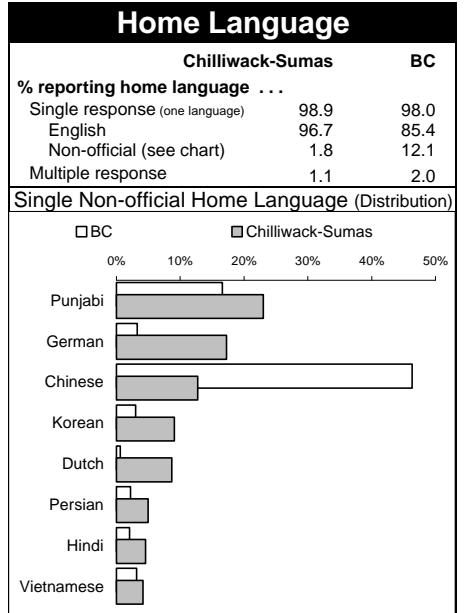

1996 Census Profile
Chilliwack-Sumas
 Provincial Electoral District

This report is derived by summing data for Federal Electoral District enumeration areas (FED EAs) that constitute the Provincial Electoral District (PED). EAs crossing PED boundaries are allocated to only one PED. Since data for a number of FED EAs is suppressed and data for all others is randomly rounded to preserve privacy of individuals, the sum of data for all PEDs will not total to BC figures here that have been rounded after first aggregating unsuppressed and unrounded FED EA data.