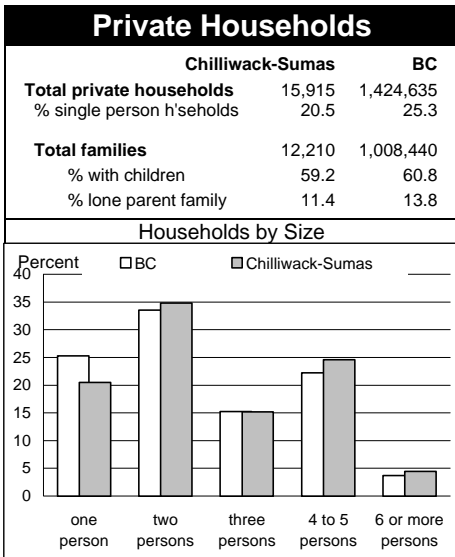

1996 Census Profile
Chilliwack-Sumas
 Provincial Electoral District

This report is derived by summing data for Federal Electoral District enumeration areas (FED EAs) that constitute the Provincial Electoral District (PED). EAs crossing PED boundaries are allocated to only one PED. Since data for a number of FED EAs is suppressed and data for all others is randomly rounded to preserve privacy of individuals, the sum of data for all PEDs will not total to BC figures here that have been rounded after first aggregating unsuppressed and unrounded FED EA data.