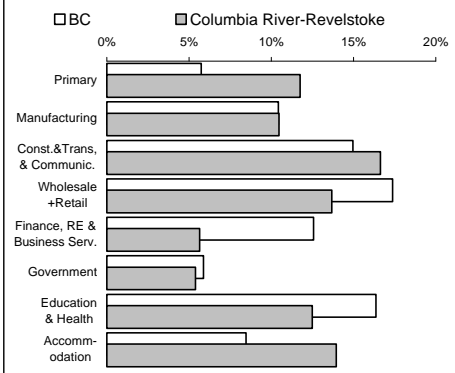

Labour Force by Industry