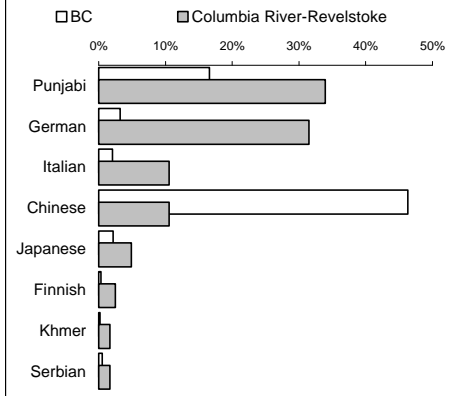

Single Non-official Home Language (Distribution)

Private Households

Columbia River-Revelstoke		BC
Total private households	13,265	1,424,635
% single person h'sholds	23.5	25.3
Total families	9,605	1,008,440
% with children	58.6	60.8
% lone parent family	11.2	13.8