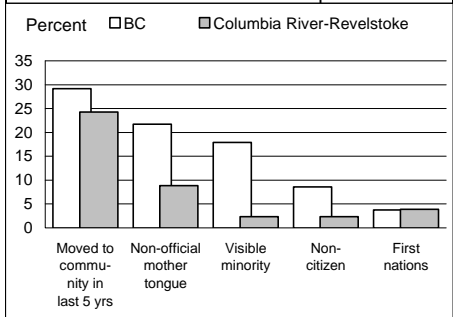

Selected Social Groups

Income

Columbia River-Revelstoke		BC
Average Total Income		
All 15 yrs+ with income	$24,859	$26,295
Males	$32,131	$32,457
Females	$16,921	$20,028
Avg. Employment Income	$24,619	$27,480