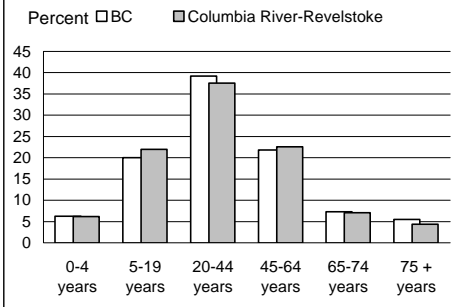

1996 Census Profile
Columbia River-Revelstoke
 Provincial Electoral District

13

Population by Age Group

Columbia River-Revelstoke		BC
Total population		
(as of May 14, 1996)	34,056	3,724,500
Percent of BC	0.9	100.0
Aged 20+ years	24,355	2,746,395
Percent of total population	71.5	73.7

Population by Age Group

Immigrant Population

Columbia River-Revelstoke		BC
Non-Immigrants	29,620	2,756,530
% born in BC	58.0	63.2
% born other provinces	42.1	36.8
Immigrants	3,460	903,190
% of population	10.2	24.2