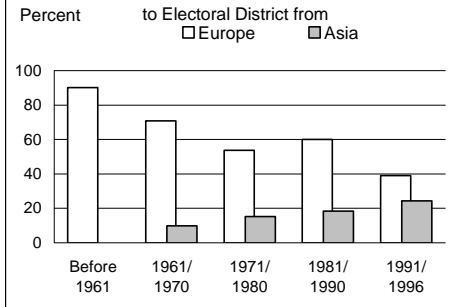

Percent of Immigrants from Europe and Asia

Experienced Labour Force

Columbia River-Revelstoke		BC
Population 15+ years	26,550	2,954,705
Labour force	18,440	1,960,665
Participation rate	69.5	66.4
Unemployment rate	13.1	9.6
Males	13.9	9.8
Females	11.7	9.2