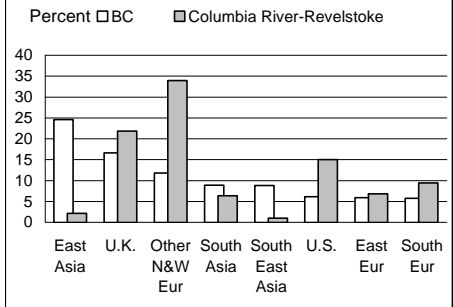

Birthplace of Immigrant Population

Changing Face of Immigrants

Columbia River-Revelstoke		BC
Ever immigrants	3,460	903,190
% born in Europe	71.0	40.1
% born in Asia	9.1	44.4
Immigrants since 1981	530	402,475
% born in Europe	51.9	16.0
% born in Asia	20.8	69.8