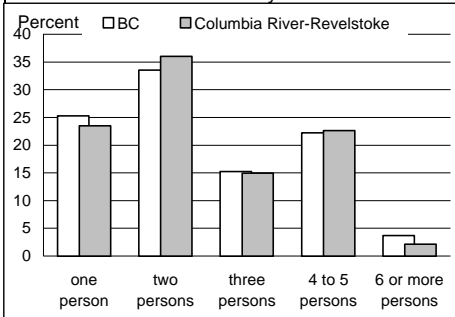

Households by Size

Education & Social Groups

Columbia River-Revelstoke		BC
% of population 15+ yrs having attained . . .		
Less than high school grad.	36.4	31.1
High school graduation	13.1	12.9
Trade certificate	4.3	3.5
Some university	8.9	11.9
University degree	8.0	13.6