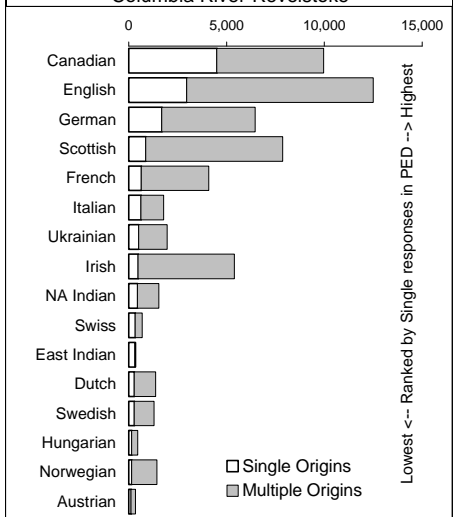

Birthplace of Immigrant Population

Changing Face of Immigrants

Columbia River-Revelstoke		BC
Ever immigrants	3,460	903,190
% born in Europe	71.0	40.1
% born in Asia	9.1	44.4
Immigrants since 1981	530	402,475
% born in Europe	51.9	16.0
% born in Asia	20.8	69.8

Percent of Immigrants from Europe and Asia

Experienced Labour Force

Columbia River-Revelstoke		BC
Population 15+ years	26,550	2,954,705
Labour force	18,440	1,960,665
Participation rate	69.5	66.4
Unemployment rate	13.1	9.6
Males	13.9	9.8
Females	11.7	9.2

Labour Force by Industry

Ethnicity

Single and Multiple Ethnic Origins in Columbia River-Revelstoke

Home Language

Columbia River-Revelstoke		BC
% reporting home language . . .		
Single response (one language)	99.4	98.0
English	97.4	85.4
Non-official (see chart)	1.4	12.1
Multiple response	0.6	2.0