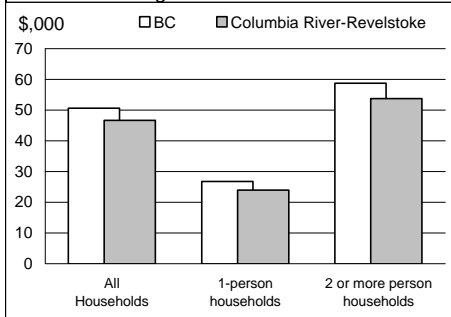

Average Household Income

This report is derived by summing data for Federal Electoral District enumeration areas (FED EAs) that constitute the Provincial Electoral District (PED). EAs crossing PED boundaries are allocated to only one PED. Since data for a number of FED EAs

is suppressed and data for all others is randomly rounded to preserve privacy of individuals, the sum of data for all PEDs will not total to BC figures here that have been rounded after first aggregating unsuppressed and unrounded FED EA data.