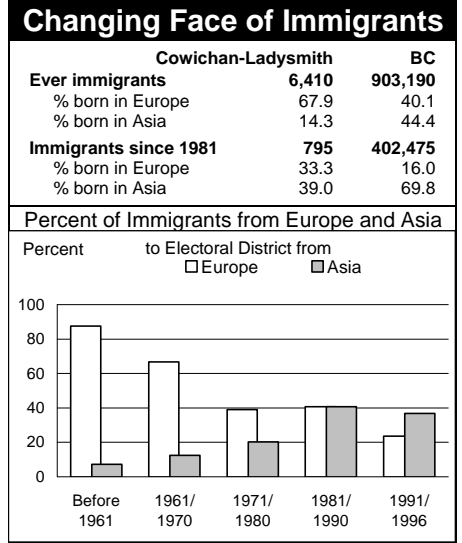

1996 Census Profile  
**Cowichan-Ladysmith**  
 Provincial Electoral District

This report is derived by summing data for Federal Electoral District enumeration areas (FED EAs) that constitute the Provincial Electoral District (PED). EAs crossing PED boundaries are allocated to only one PED. Since data for a number of FED EAs is suppressed and data for all others is randomly rounded to preserve privacy of individuals, the sum of data for all PEDs will not total to BC figures here that have been rounded after first aggregating unsuppressed and unrounded FED EA data.