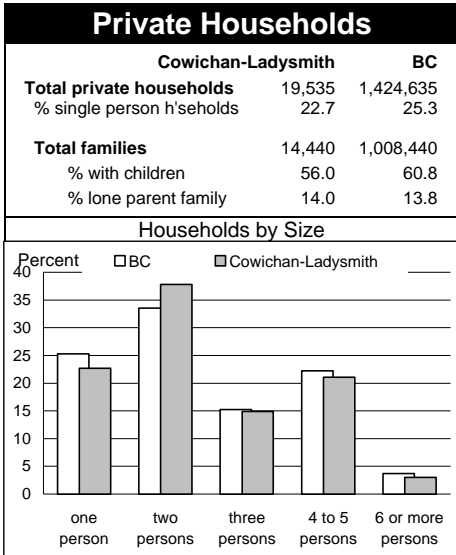

1996 Census Profile  
**Cowichan-Ladysmith**  
 Provincial Electoral District

This report is derived by summing data for Federal Electoral District enumeration areas (FED EAs) that constitute the Provincial Electoral District (PED). EAs crossing PED boundaries are allocated to only one PED. Since data for a number of FED EAs is suppressed and data for all others is randomly rounded to preserve privacy of individuals, the sum of data for all PEDs will not total to BC figures here that have been rounded after first aggregating unsuppressed and unrounded FED EA data.