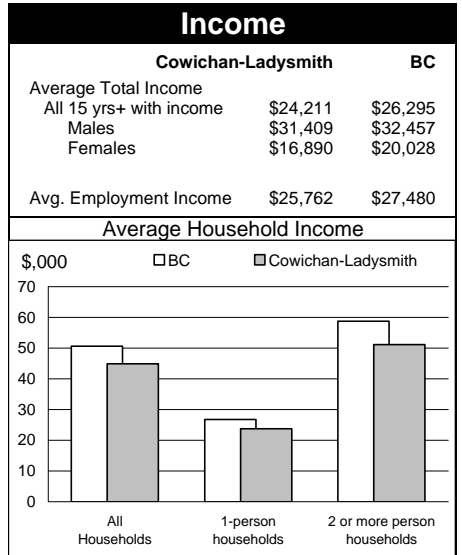

1996 Census Profile  
**Cowichan-Ladysmith**  
 Provincial Electoral District

This report is derived by summing data for Federal Electoral District enumeration areas (FED EAs) that constitute the Provincial Electoral District (PED). EAs crossing PED boundaries are allocated to only one PED. Since data for a number of FED EAs is suppressed and data for all others is randomly rounded to preserve privacy of individuals, the sum of data for all PEDs will not total to BC figures here that have been rounded after first aggregating unsuppressed and unrounded FED EA data.