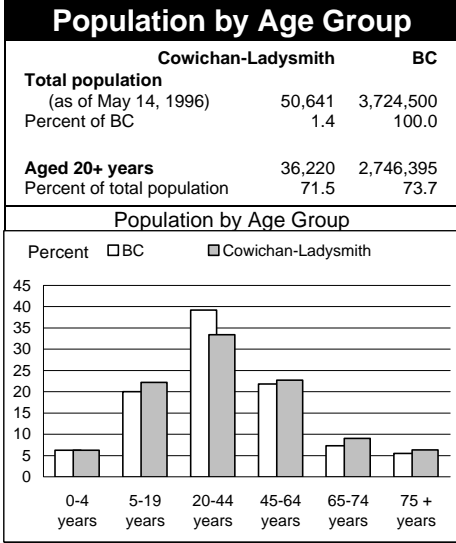

1996 Census Profile  
**Cowichan-Ladysmith**  
 Provincial Electoral District

This report is derived by summing data for Federal Electoral District enumeration areas (FED EAs) that constitute the Provincial Electoral District (PED). EAs crossing PED boundaries are allocated to only one PED. Since data for a number of FED EAs is suppressed and data for all others is randomly rounded to preserve privacy of individuals, the sum of data for all PEDs will not total to BC figures here that have been rounded after first aggregating unsuppressed and unrounded FED EA data.