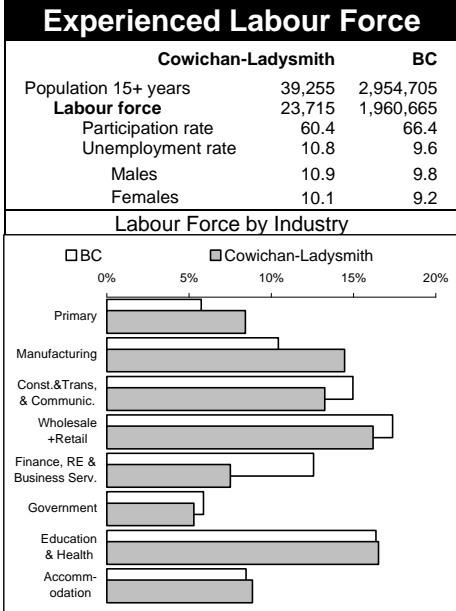

1996 Census Profile  
**Cowichan-Ladysmith**  
 Provincial Electoral District

This report is derived by summing data for Federal Electoral District enumeration areas (FED EAs) that constitute the Provincial Electoral District (PED). EAs crossing PED boundaries are allocated to only one PED. Since data for a number of FED EAs is suppressed and data for all others is randomly rounded to preserve privacy of individuals, the sum of data for all PEDs will not total to BC figures here that have been rounded after first aggregating unsuppressed and unrounded FED EA data.