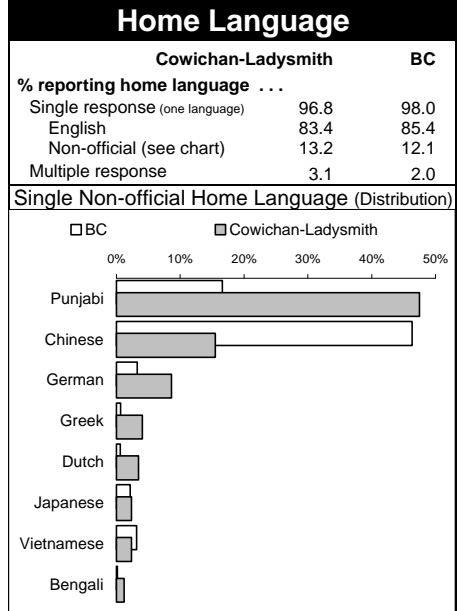

1996 Census Profile  
**Cowichan-Ladysmith**  
 Provincial Electoral District

This report is derived by summing data for Federal Electoral District enumeration areas (FED EAs) that constitute the Provincial Electoral District (PED). EAs crossing PED boundaries are allocated to only one PED. Since data for a number of FED EAs is suppressed and data for all others is randomly rounded to preserve privacy of individuals, the sum of data for all PEDs will not total to BC figures here that have been rounded after first aggregating unsuppressed and unrounded FED EA data.