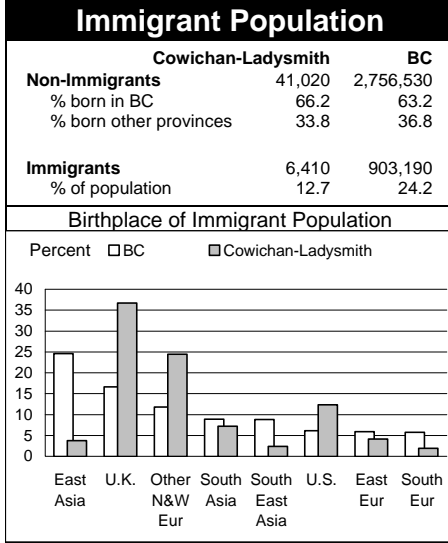

1996 Census Profile  
**Cowichan-Ladysmith**  
 Provincial Electoral District

This report is derived by summing data for Federal Electoral District enumeration areas (FED EAs) that constitute the Provincial Electoral District (PED). EAs crossing PED boundaries are allocated to only one PED. Since data for a number of FED EAs is suppressed and data for all others is randomly rounded to preserve privacy of individuals, the sum of data for all PEDs will not total to BC figures here that have been rounded after first aggregating unsuppressed and unrounded FED EA data.