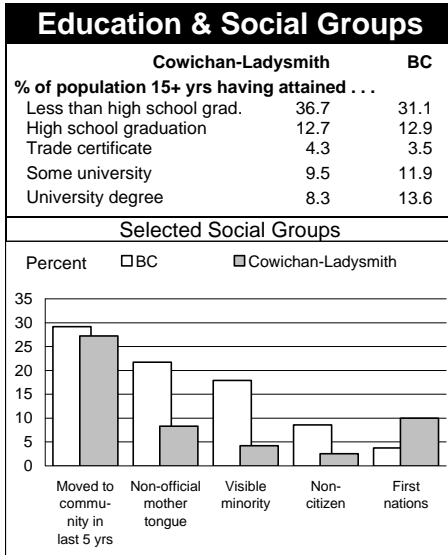

1996 Census Profile  
**Cowichan-Ladysmith**  
 Provincial Electoral District

This report is derived by summing data for Federal Electoral District enumeration areas (FED EAs) that constitute the Provincial Electoral District (PED). EAs crossing PED boundaries are allocated to only one PED. Since data for a number of FED EAs is suppressed and data for all others is randomly rounded to preserve privacy of individuals, the sum of data for all PEDs will not total to BC figures here that have been rounded after first aggregating unsuppressed and unrounded FED EA data.