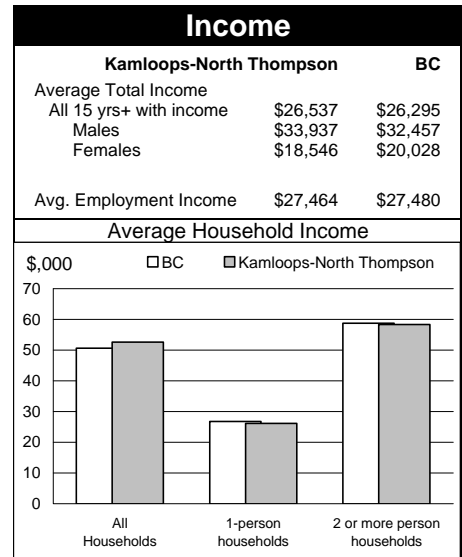

1996 Census Profile  
**Kamloops-North Thompson**  
 Provincial Electoral District

**23**

This report is derived by summing data for Federal Electoral District enumeration areas (FED EAs) that constitute the Provincial Electoral District (PED). EAs crossing PED boundaries are allocated to only one PED. Since data for a number of FED EAs is suppressed and data for all others is randomly rounded to preserve privacy of individuals, the sum of data for all PEDs will not total to BC figures here that have been rounded after first aggregating unsuppressed and unrounded FED EA data.