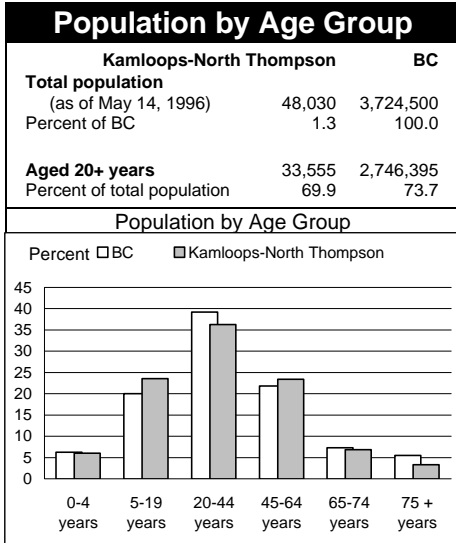

1996 Census Profile  
**Kamloops-North Thompson**  
 Provincial Electoral District

**23**

This report is derived by summing data for Federal Electoral District enumeration areas (FED EAs) that constitute the Provincial Electoral District (PED). EAs crossing PED boundaries are allocated to only one PED. Since data for a number of FED EAs is suppressed and data for all others is randomly rounded to preserve privacy of individuals, the sum of data for all PEDs will not total to BC figures here that have been rounded after first aggregating unsuppressed and unrounded FED EA data.