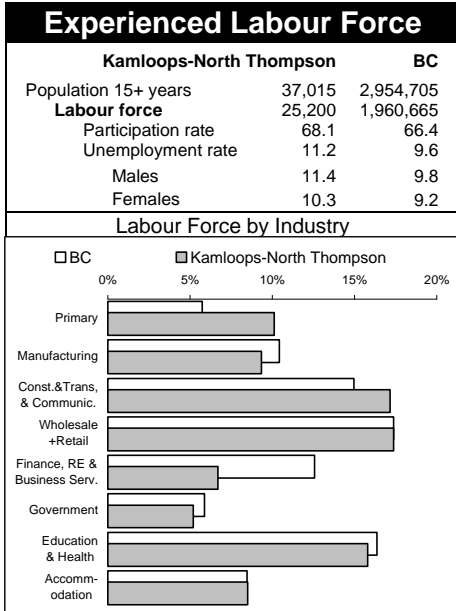

1996 Census Profile  
**Kamloops-North Thompson**  
 Provincial Electoral District

**23**

This report is derived by summing data for Federal Electoral District enumeration areas (FED EAs) that constitute the Provincial Electoral District (PED). EAs crossing PED boundaries are allocated to only one PED. Since data for a number of FED EAs is suppressed and data for all others is randomly rounded to preserve privacy of individuals, the sum of data for all PEDs will not total to BC figures here that have been rounded after first aggregating unsuppressed and unrounded FED EA data.