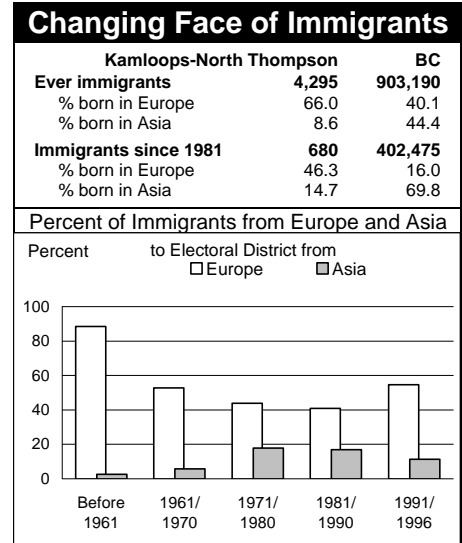

1996 Census Profile  
**Kamloops-North Thompson**  
 Provincial Electoral District

**23**

This report is derived by summing data for Federal Electoral District enumeration areas (FED EAs) that constitute the Provincial Electoral District (PED). EAs crossing PED boundaries are allocated to only one PED. Since data for a number of FED EAs is suppressed and data for all others is randomly rounded to preserve privacy of individuals, the sum of data for all PEDs will not total to BC figures here that have been rounded after first aggregating unsuppressed and unrounded FED EA data.