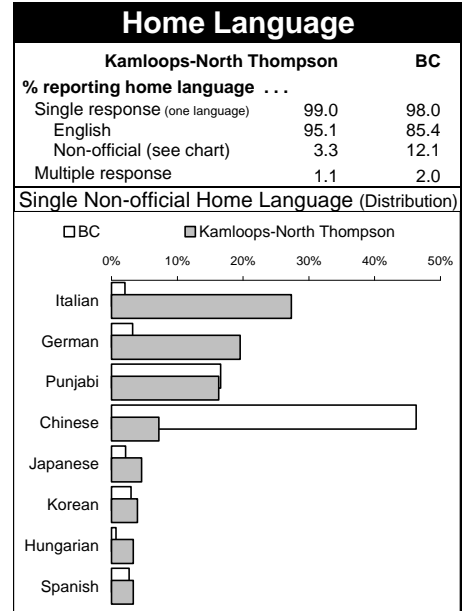

1996 Census Profile  
**Kamloops-North Thompson**  
 Provincial Electoral District

**23**

This report is derived by summing data for Federal Electoral District enumeration areas (FED EAs) that constitute the Provincial Electoral District (PED). EAs crossing PED boundaries are allocated to only one PED. Since data for a number of FED EAs is suppressed and data for all others is randomly rounded to preserve privacy of individuals, the sum of data for all PEDs will not total to BC figures here that have been rounded after first aggregating unsuppressed and unrounded FED EA data.