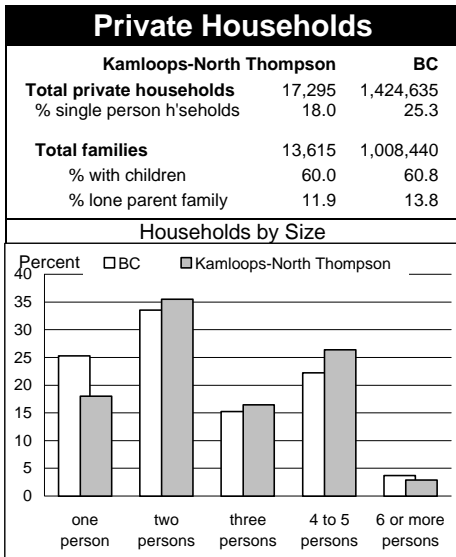

1996 Census Profile  
**Kamloops-North Thompson**  
 Provincial Electoral District

**23**

This report is derived by summing data for Federal Electoral District enumeration areas (FED EAs) that constitute the Provincial Electoral District (PED). EAs crossing PED boundaries are allocated to only one PED. Since data for a number of FED EAs is suppressed and data for all others is randomly rounded to preserve privacy of individuals, the sum of data for all PEDs will not total to BC figures here that have been rounded after first aggregating unsuppressed and unrounded FED EA data.