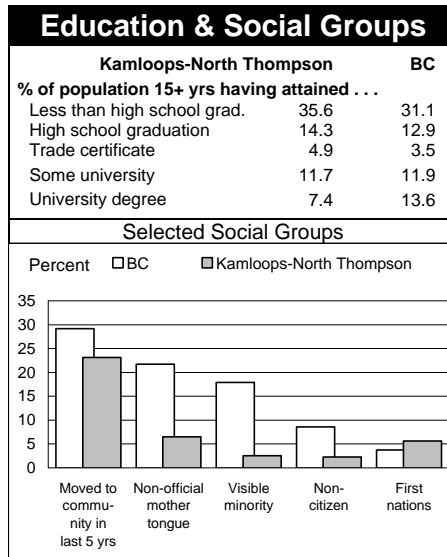

1996 Census Profile  
**Kamloops-North Thompson**  
 Provincial Electoral District

**23**

This report is derived by summing data for Federal Electoral District enumeration areas (FED EAs) that constitute the Provincial Electoral District (PED). EAs crossing PED boundaries are allocated to only one PED. Since data for a number of FED EAs is suppressed and data for all others is randomly rounded to preserve privacy of individuals, the sum of data for all PEDs will not total to BC figures here that have been rounded after first aggregating unsuppressed and unrounded FED EA data.