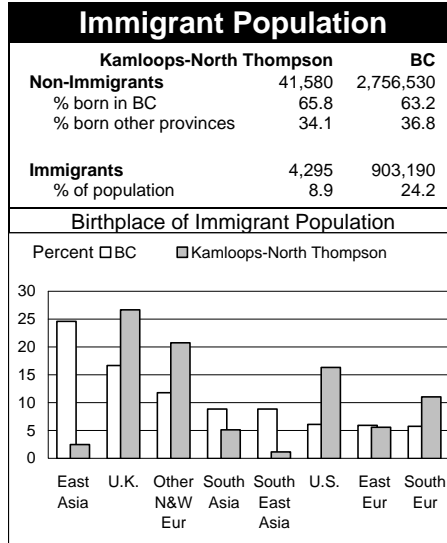

1996 Census Profile  
**Kamloops-North Thompson**  
 Provincial Electoral District

**23**

This report is derived by summing data for Federal Electoral District enumeration areas (FED EAs) that constitute the Provincial Electoral District (PED). EAs crossing PED boundaries are allocated to only one PED. Since data for a number of FED EAs is suppressed and data for all others is randomly rounded to preserve privacy of individuals, the sum of data for all PEDs will not total to BC figures here that have been rounded after first aggregating unsuppressed and unrounded FED EA data.