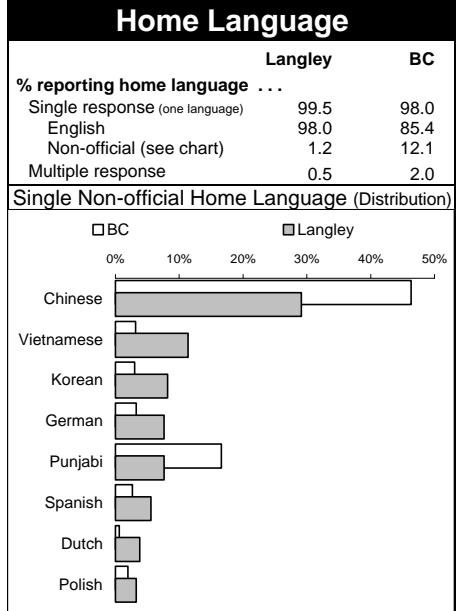

1996 Census Profile
Langley
 Provincial Electoral District

This report is derived by summing data for Federal Electoral District enumeration areas (FED EAs) that constitute the Provincial Electoral District (PED). EAs crossing PED boundaries are allocated to only one PED. Since data for a number of FED EAs is suppressed and data for all others is randomly rounded to preserve privacy of individuals, the sum of data for all PEDs will not total to BC figures here that have been rounded after first aggregating unsuppressed and unrounded FED EA data.