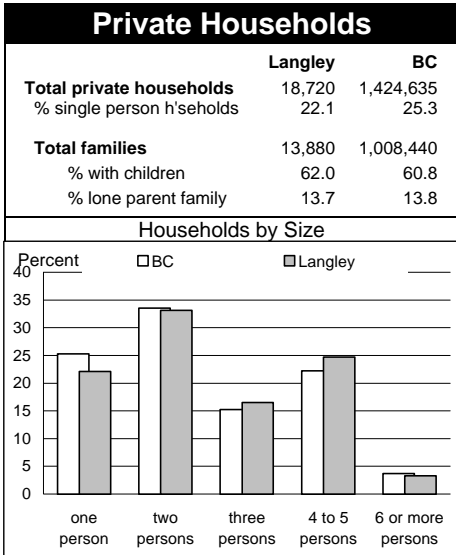

1996 Census Profile
Langley
 Provincial Electoral District

This report is derived by summing data for Federal Electoral District enumeration areas (FED EAs) that constitute the Provincial Electoral District (PED). EAs crossing PED boundaries are allocated to only one PED. Since data for a number of FED EAs is suppressed and data for all others is randomly rounded to preserve privacy of individuals, the sum of data for all PEDs will not total to BC figures here that have been rounded after first aggregating unsuppressed and unrounded FED EA data.