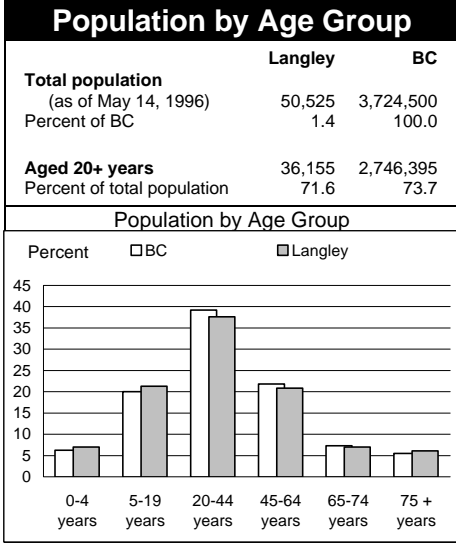

1996 Census Profile
Langley
 Provincial Electoral District

This report is derived by summing data for Federal Electoral District enumeration areas (FED EAs) that constitute the Provincial Electoral District (PED). EAs crossing PED boundaries are allocated to only one PED. Since data for a number of FED EAs is suppressed and data for all others is randomly rounded to preserve privacy of individuals, the sum of data for all PEDs will not total to BC figures here that have been rounded after first aggregating unsuppressed and unrounded FED EA data.