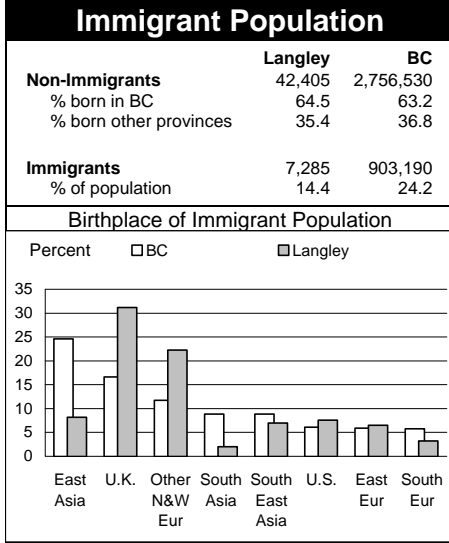

1996 Census Profile
Langley
 Provincial Electoral District

This report is derived by summing data for Federal Electoral District enumeration areas (FED EAs) that constitute the Provincial Electoral District (PED). EAs crossing PED boundaries are allocated to only one PED. Since data for a number of FED EAs is suppressed and data for all others is randomly rounded to preserve privacy of individuals, the sum of data for all PEDs will not total to BC figures here that have been rounded after first aggregating unsuppressed and unrounded FED EA data.