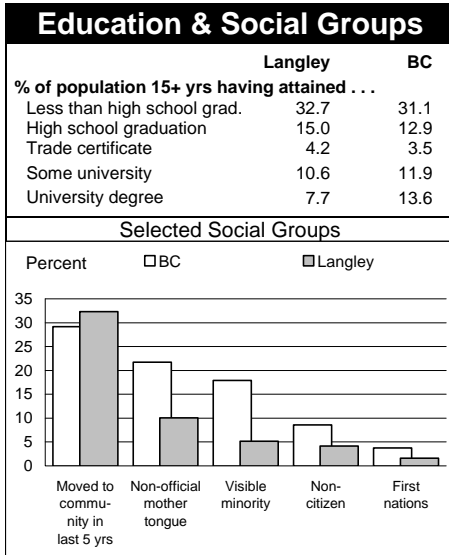

1996 Census Profile
Langley
 Provincial Electoral District

This report is derived by summing data for Federal Electoral District enumeration areas (FED EAs) that constitute the Provincial Electoral District (PED). EAs crossing PED boundaries are allocated to only one PED. Since data for a number of FED EAs is suppressed and data for all others is randomly rounded to preserve privacy of individuals, the sum of data for all PEDs will not total to BC figures here that have been rounded after first aggregating unsuppressed and unrounded FED EA data.