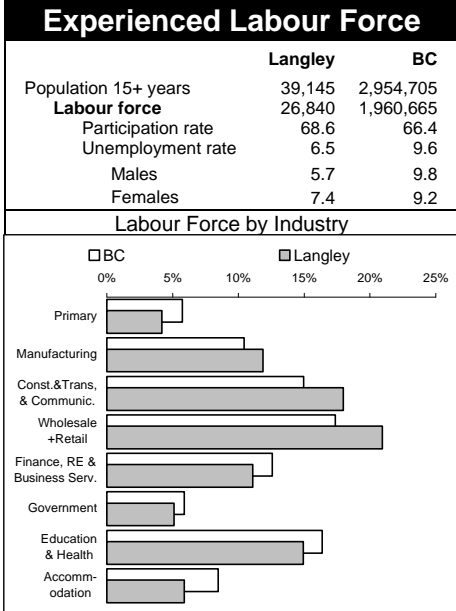

1996 Census Profile
Langley
 Provincial Electoral District

This report is derived by summing data for Federal Electoral District enumeration areas (FED EAs) that constitute the Provincial Electoral District (PED). EAs crossing PED boundaries are allocated to only one PED. Since data for a number of FED EAs is suppressed and data for all others is randomly rounded to preserve privacy of individuals, the sum of data for all PEDs will not total to BC figures here that have been rounded after first aggregating unsuppressed and unrounded FED EA data.