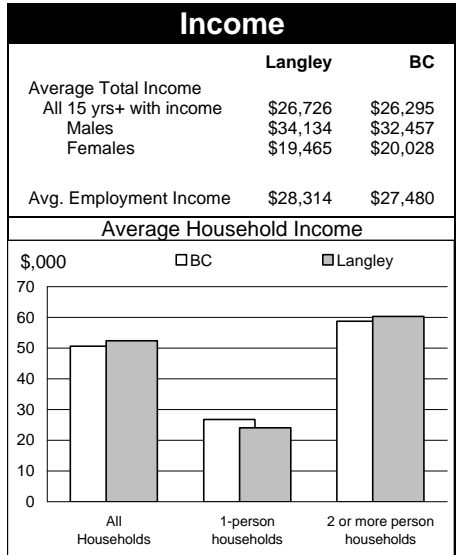

1996 Census Profile
Langley
 Provincial Electoral District

This report is derived by summing data for Federal Electoral District enumeration areas (FED EAs) that constitute the Provincial Electoral District (PED). EAs crossing PED boundaries are allocated to only one PED. Since data for a number of FED EAs is suppressed and data for all others is randomly rounded to preserve privacy of individuals, the sum of data for all PEDs will not total to BC figures here that have been rounded after first aggregating unsuppressed and unrounded FED EA data.