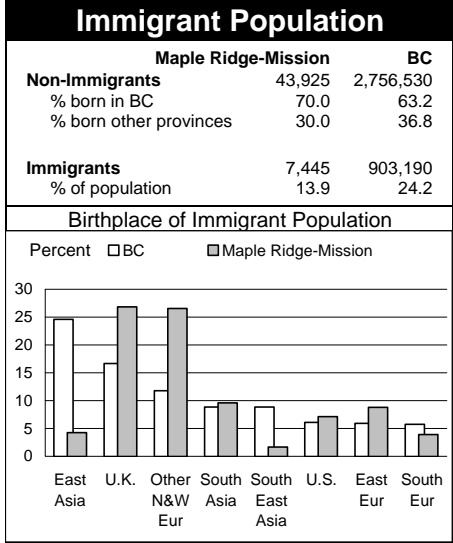

1996 Census Profile
Maple Ridge-Mission
 Provincial Electoral District

This report is derived by summing data for Federal Electoral District enumeration areas (FED EAs) that constitute the Provincial Electoral District (PED). EAs crossing PED boundaries are allocated to only one PED. Since data for a number of FED EAs is suppressed and data for all others is randomly rounded to preserve privacy of individuals, the sum of data for all PEDs will not total to BC figures here that have been rounded after first aggregating unsuppressed and unrounded FED EA data.