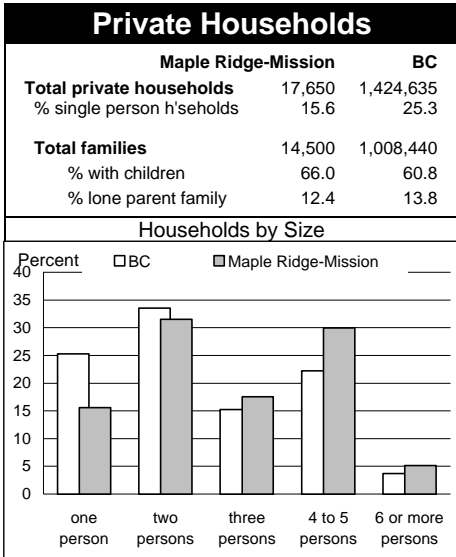

1996 Census Profile
Maple Ridge-Mission
 Provincial Electoral District

This report is derived by summing data for Federal Electoral District enumeration areas (FED EAs) that constitute the Provincial Electoral District (PED). EAs crossing PED boundaries are allocated to only one PED. Since data for a number of FED EAs is suppressed and data for all others is randomly rounded to preserve privacy of individuals, the sum of data for all PEDs will not total to BC figures here that have been rounded after first aggregating unsuppressed and unrounded FED EA data.