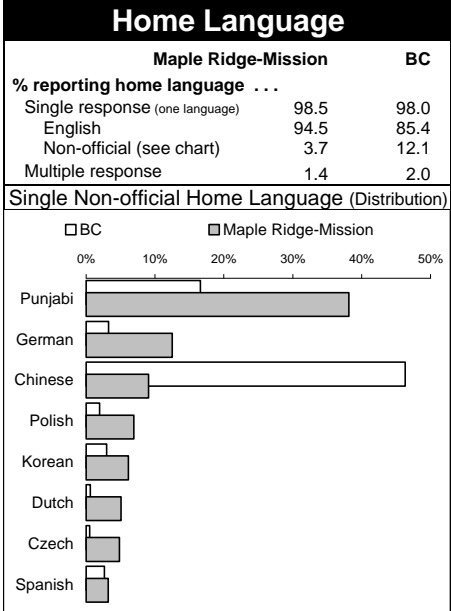

1996 Census Profile
Maple Ridge-Mission
 Provincial Electoral District

This report is derived by summing data for Federal Electoral District enumeration areas (FED EAs) that constitute the Provincial Electoral District (PED). EAs crossing PED boundaries are allocated to only one PED. Since data for a number of FED EAs is suppressed and data for all others is randomly rounded to preserve privacy of individuals, the sum of data for all PEDs will not total to BC figures here that have been rounded after first aggregating unsuppressed and unrounded FED EA data.