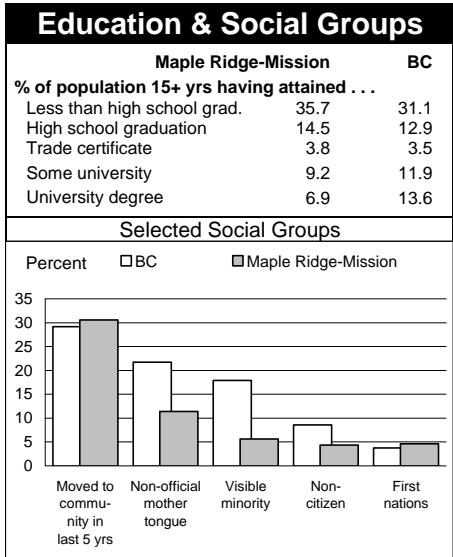

1996 Census Profile
Maple Ridge-Mission
 Provincial Electoral District

This report is derived by summing data for Federal Electoral District enumeration areas (FED EAs) that constitute the Provincial Electoral District (PED). EAs crossing PED boundaries are allocated to only one PED. Since data for a number of FED EAs is suppressed and data for all others is randomly rounded to preserve privacy of individuals, the sum of data for all PEDs will not total to BC figures here that have been rounded after first aggregating unsuppressed and unrounded FED EA data.