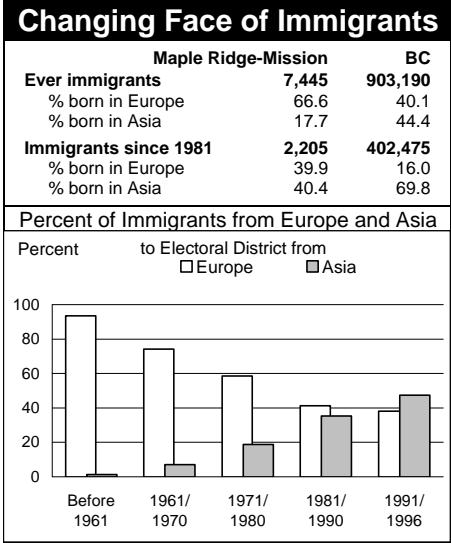

1996 Census Profile
Maple Ridge-Mission
 Provincial Electoral District

This report is derived by summing data for Federal Electoral District enumeration areas (FED EAs) that constitute the Provincial Electoral District (PED). EAs crossing PED boundaries are allocated to only one PED. Since data for a number of FED EAs is suppressed and data for all others is randomly rounded to preserve privacy of individuals, the sum of data for all PEDs will not total to BC figures here that have been rounded after first aggregating unsuppressed and unrounded FED EA data.