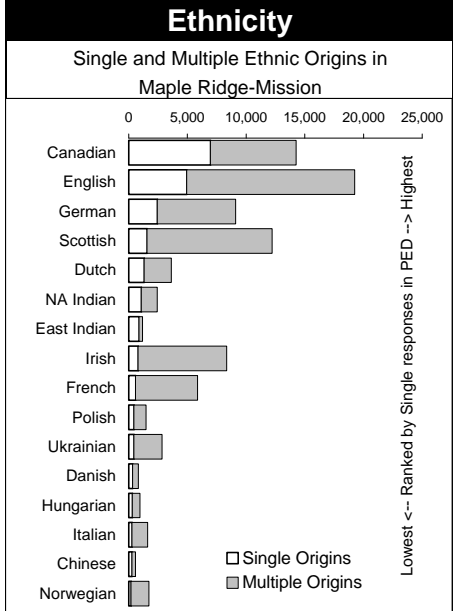

1996 Census Profile
Maple Ridge-Mission
 Provincial Electoral District

This report is derived by summing data for Federal Electoral District enumeration areas (FED EAs) that constitute the Provincial Electoral District (PED). EAs crossing PED boundaries are allocated to only one PED. Since data for a number of FED EAs is suppressed and data for all others is randomly rounded to preserve privacy of individuals, the sum of data for all PEDs will not total to BC figures here that have been rounded after first aggregating unsuppressed and unrounded FED EA data.