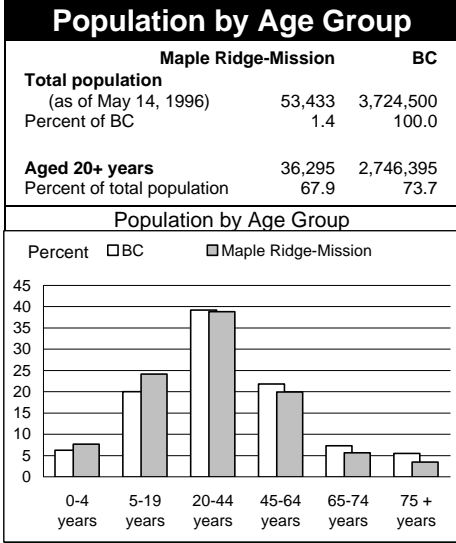

1996 Census Profile
Maple Ridge-Mission
 Provincial Electoral District

This report is derived by summing data for Federal Electoral District enumeration areas (FED EAs) that constitute the Provincial Electoral District (PED). EAs crossing PED boundaries are allocated to only one PED. Since data for a number of FED EAs is suppressed and data for all others is randomly rounded to preserve privacy of individuals, the sum of data for all PEDs will not total to BC figures here that have been rounded after first aggregating unsuppressed and unrounded FED EA data.