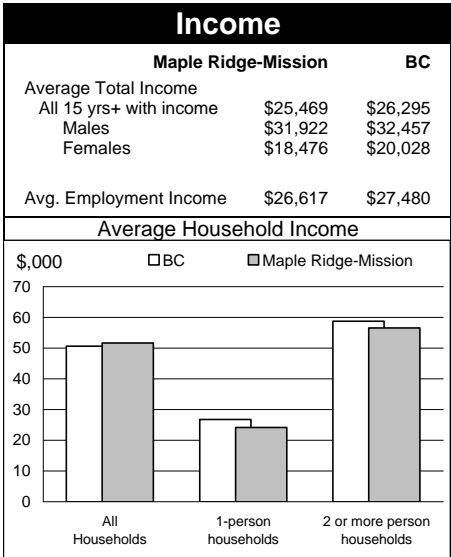

1996 Census Profile
Maple Ridge-Mission
 Provincial Electoral District

This report is derived by summing data for Federal Electoral District enumeration areas (FED EAs) that constitute the Provincial Electoral District (PED). EAs crossing PED boundaries are allocated to only one PED. Since data for a number of FED EAs is suppressed and data for all others is randomly rounded to preserve privacy of individuals, the sum of data for all PEDs will not total to BC figures here that have been rounded after first aggregating unsuppressed and unrounded FED EA data.