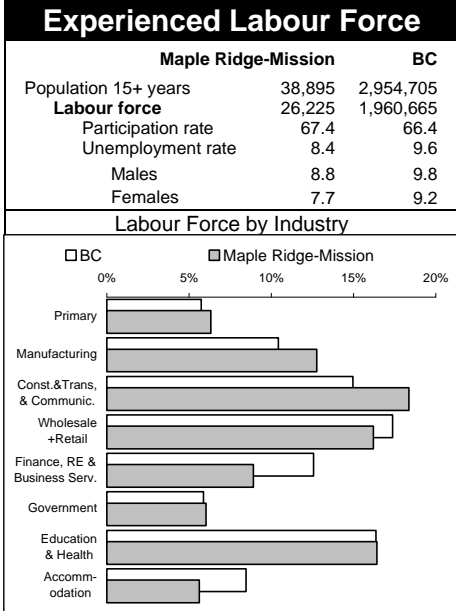

1996 Census Profile
Maple Ridge-Mission
 Provincial Electoral District

This report is derived by summing data for Federal Electoral District enumeration areas (FED EAs) that constitute the Provincial Electoral District (PED). EAs crossing PED boundaries are allocated to only one PED. Since data for a number of FED EAs is suppressed and data for all others is randomly rounded to preserve privacy of individuals, the sum of data for all PEDs will not total to BC figures here that have been rounded after first aggregating unsuppressed and unrounded FED EA data.