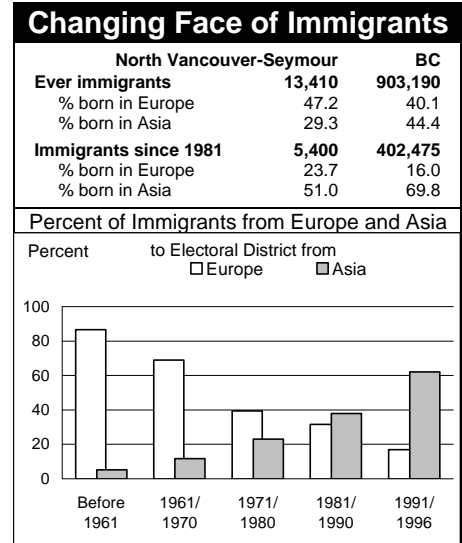

1996 Census Profile
North Vancouver-Seymour
 Provincial Electoral District

37

This report is derived by summing data for Federal Electoral District enumeration areas (FED EAs) that constitute the Provincial Electoral District (PED). EAs crossing PED boundaries are allocated to only one PED. Since data for a number of FED EAs is suppressed and data for all others is randomly rounded to preserve privacy of individuals, the sum of data for all PEDs will not total to BC figures here that have been rounded after first aggregating unsuppressed and unrounded FED EA data.