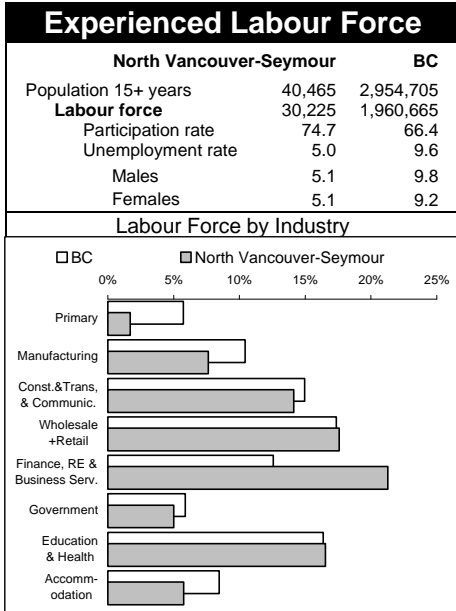

1996 Census Profile
North Vancouver-Seymour
 Provincial Electoral District

37

This report is derived by summing data for Federal Electoral District enumeration areas (FED EAs) that constitute the Provincial Electoral District (PED). EAs crossing PED boundaries are allocated to only one PED. Since data for a number of FED EAs is suppressed and data for all others is randomly rounded to preserve privacy of individuals, the sum of data for all PEDs will not total to BC figures here that have been rounded after first aggregating unsuppressed and unrounded FED EA data.