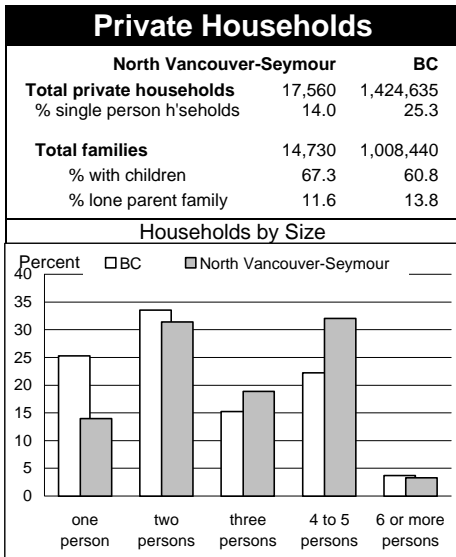

1996 Census Profile
North Vancouver-Seymour
 Provincial Electoral District

37

This report is derived by summing data for Federal Electoral District enumeration areas (FED EAs) that constitute the Provincial Electoral District (PED). EAs crossing PED boundaries are allocated to only one PED. Since data for a number of FED EAs is suppressed and data for all others is randomly rounded to preserve privacy of individuals, the sum of data for all PEDs will not total to BC figures here that have been rounded after first aggregating unsuppressed and unrounded FED EA data.