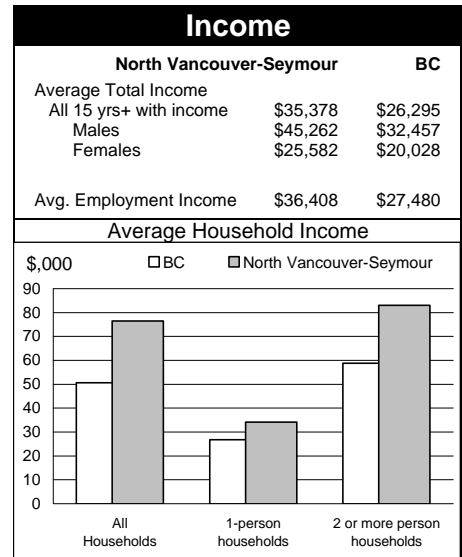

1996 Census Profile
North Vancouver-Seymour
 Provincial Electoral District

37

This report is derived by summing data for Federal Electoral District enumeration areas (FED EAs) that constitute the Provincial Electoral District (PED). EAs crossing PED boundaries are allocated to only one PED. Since data for a number of FED EAs is suppressed and data for all others is randomly rounded to preserve privacy of individuals, the sum of data for all PEDs will not total to BC figures here that have been rounded after first aggregating unsuppressed and unrounded FED EA data.