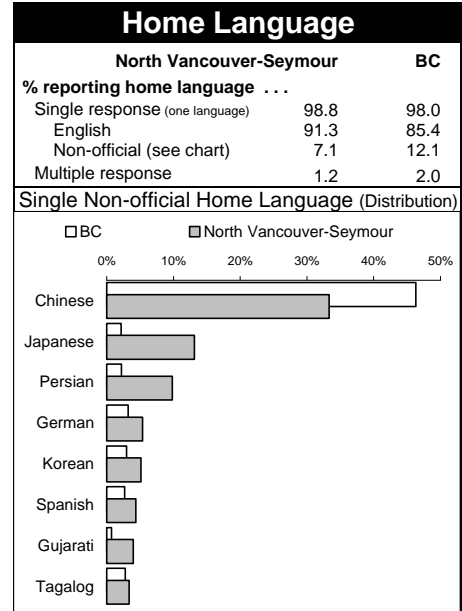

1996 Census Profile
North Vancouver-Seymour
 Provincial Electoral District

37

This report is derived by summing data for Federal Electoral District enumeration areas (FED EAs) that constitute the Provincial Electoral District (PED). EAs crossing PED boundaries are allocated to only one PED. Since data for a number of FED EAs is suppressed and data for all others is randomly rounded to preserve privacy of individuals, the sum of data for all PEDs will not total to BC figures here that have been rounded after first aggregating unsuppressed and unrounded FED EA data.