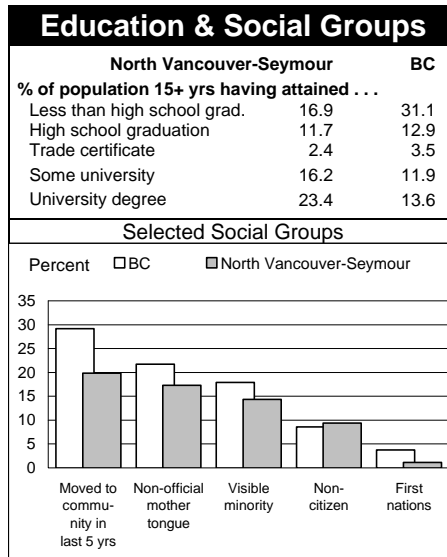

1996 Census Profile
North Vancouver-Seymour
 Provincial Electoral District

37

This report is derived by summing data for Federal Electoral District enumeration areas (FED EAs) that constitute the Provincial Electoral District (PED). EAs crossing PED boundaries are allocated to only one PED. Since data for a number of FED EAs is suppressed and data for all others is randomly rounded to preserve privacy of individuals, the sum of data for all PEDs will not total to BC figures here that have been rounded after first aggregating unsuppressed and unrounded FED EA data.