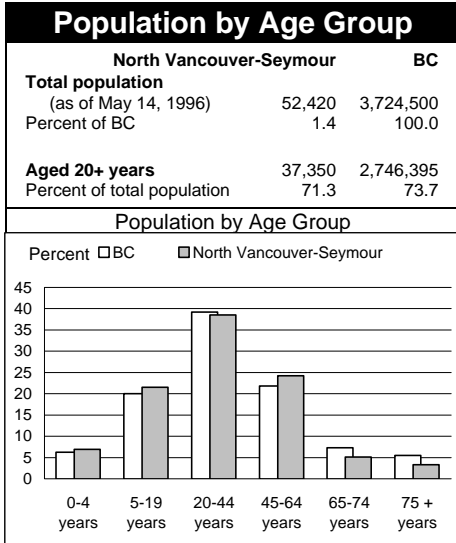

1996 Census Profile
North Vancouver-Seymour
 Provincial Electoral District

37

This report is derived by summing data for Federal Electoral District enumeration areas (FED EAs) that constitute the Provincial Electoral District (PED). EAs crossing PED boundaries are allocated to only one PED. Since data for a number of FED EAs is suppressed and data for all others is randomly rounded to preserve privacy of individuals, the sum of data for all PEDs will not total to BC figures here that have been rounded after first aggregating unsuppressed and unrounded FED EA data.