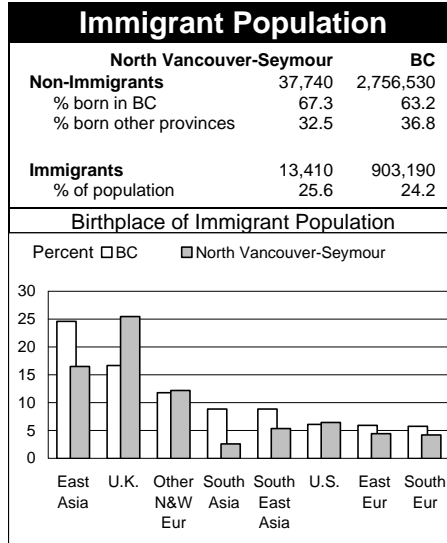

1996 Census Profile
North Vancouver-Seymour
 Provincial Electoral District

37

This report is derived by summing data for Federal Electoral District enumeration areas (FED EAs) that constitute the Provincial Electoral District (PED). EAs crossing PED boundaries are allocated to only one PED. Since data for a number of FED EAs is suppressed and data for all others is randomly rounded to preserve privacy of individuals, the sum of data for all PEDs will not total to BC figures here that have been rounded after first aggregating unsuppressed and unrounded FED EA data.