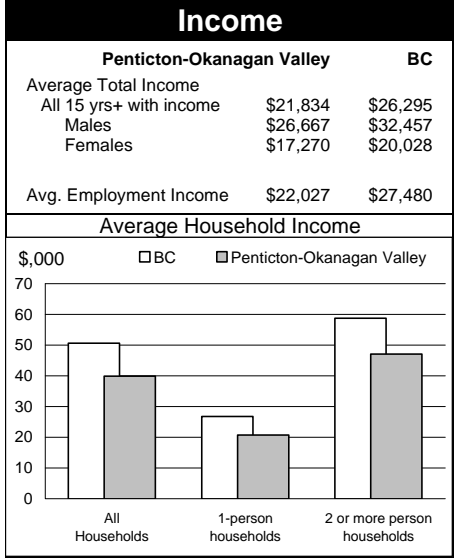

1996 Census Profile
Penticton-Okanagan Valley
 Provincial Electoral District

43

This report is derived by summing data for Federal Electoral District enumeration areas (FED EAs) that constitute the Provincial Electoral District (PED). EAs crossing PED boundaries are allocated to only one PED. Since data for a number of FED EAs is suppressed and data for all others is randomly rounded to preserve privacy of individuals, the sum of data for all PEDs will not total to BC figures here that have been rounded after first aggregating unsuppressed and unrounded FED EA data.