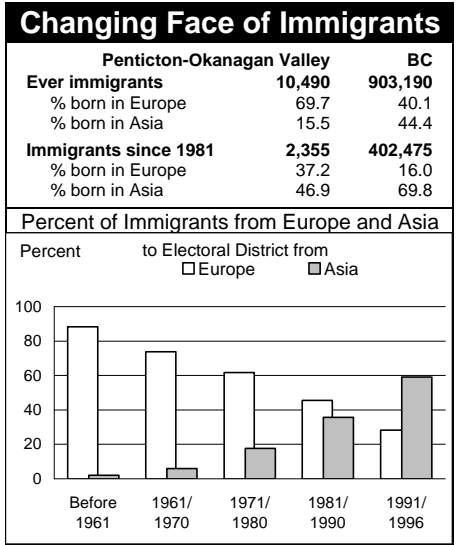

1996 Census Profile
Penticton-Okanagan Valley
 Provincial Electoral District

43

This report is derived by summing data for Federal Electoral District enumeration areas (FED EAs) that constitute the Provincial Electoral District (PED). EAs crossing PED boundaries are allocated to only one PED. Since data for a number of FED EAs is suppressed and data for all others is randomly rounded to preserve privacy of individuals, the sum of data for all PEDs will not total to BC figures here that have been rounded after first aggregating unsuppressed and unrounded FED EA data.