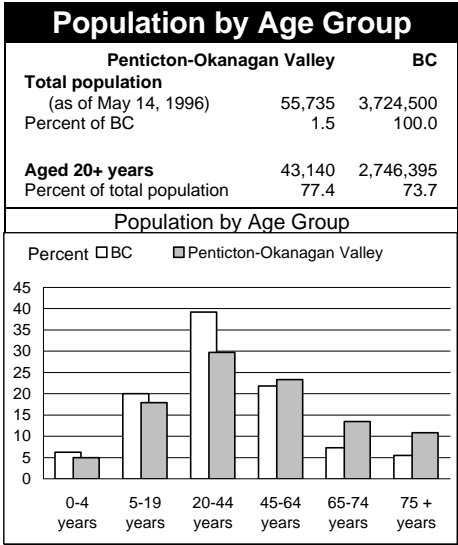

1996 Census Profile
Penticton-Okanagan Valley
 Provincial Electoral District

43

This report is derived by summing data for Federal Electoral District enumeration areas (FED EAs) that constitute the Provincial Electoral District (PED). EAs crossing PED boundaries are allocated to only one PED. Since data for a number of FED EAs is suppressed and data for all others is randomly rounded to preserve privacy of individuals, the sum of data for all PEDs will not total to BC figures here that have been rounded after first aggregating unsuppressed and unrounded FED EA data.