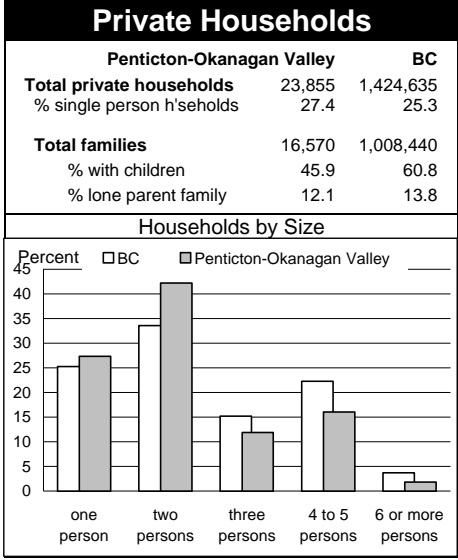

1996 Census Profile
Penticton-Okanagan Valley
 Provincial Electoral District

43

This report is derived by summing data for Federal Electoral District enumeration areas (FED EAs) that constitute the Provincial Electoral District (PED). EAs crossing PED boundaries are allocated to only one PED. Since data for a number of FED EAs is suppressed and data for all others is randomly rounded to preserve privacy of individuals, the sum of data for all PEDs will not total to BC figures here that have been rounded after first aggregating unsuppressed and unrounded FED EA data.