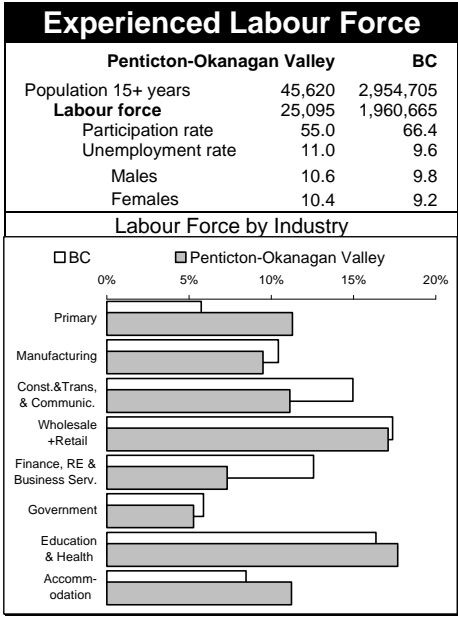

1996 Census Profile
Penticton-Okanagan Valley
 Provincial Electoral District

43

This report is derived by summing data for Federal Electoral District enumeration areas (FED EAs) that constitute the Provincial Electoral District (PED). EAs crossing PED boundaries are allocated to only one PED. Since data for a number of FED EAs is suppressed and data for all others is randomly rounded to preserve privacy of individuals, the sum of data for all PEDs will not total to BC figures here that have been rounded after first aggregating unsuppressed and unrounded FED EA data.