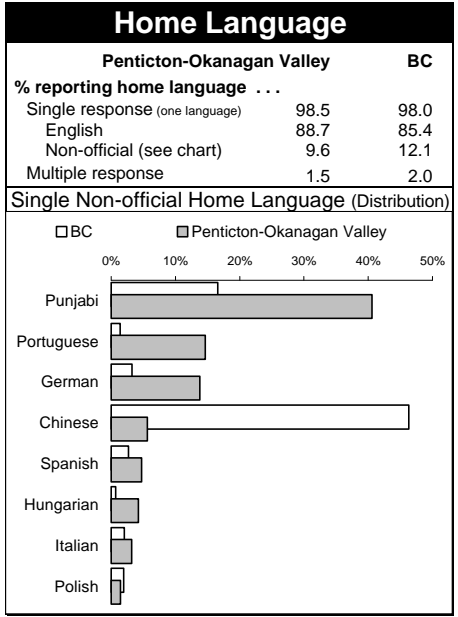

1996 Census Profile
Penticton-Okanagan Valley
 Provincial Electoral District

43

This report is derived by summing data for Federal Electoral District enumeration areas (FED EAs) that constitute the Provincial Electoral District (PED). EAs crossing PED boundaries are allocated to only one PED. Since data for a number of FED EAs is suppressed and data for all others is randomly rounded to preserve privacy of individuals, the sum of data for all PEDs will not total to BC figures here that have been rounded after first aggregating unsuppressed and unrounded FED EA data.