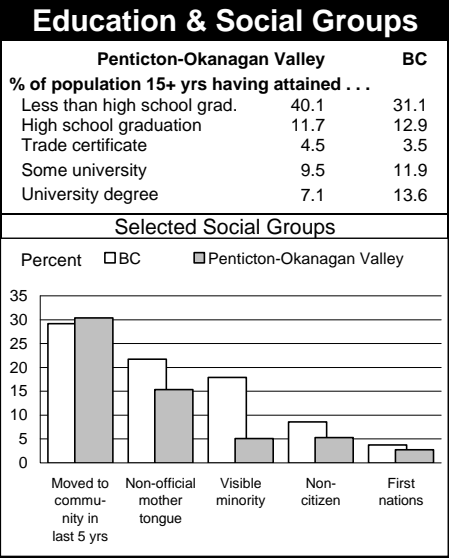

1996 Census Profile
Penticton-Okanagan Valley
 Provincial Electoral District

43

This report is derived by summing data for Federal Electoral District enumeration areas (FED EAs) that constitute the Provincial Electoral District (PED). EAs crossing PED boundaries are allocated to only one PED. Since data for a number of FED EAs is suppressed and data for all others is randomly rounded to preserve privacy of individuals, the sum of data for all PEDs will not total to BC figures here that have been rounded after first aggregating unsuppressed and unrounded FED EA data.