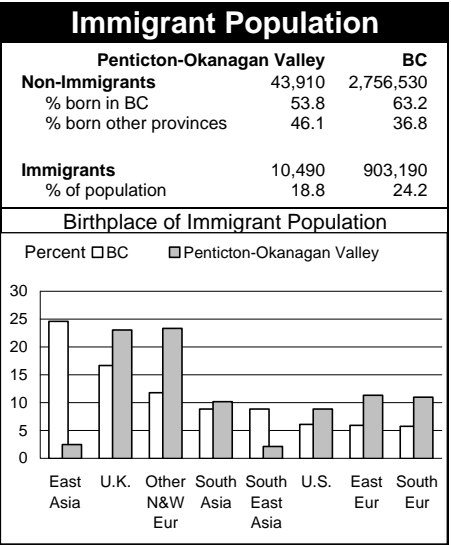

1996 Census Profile
Penticton-Okanagan Valley
 Provincial Electoral District

43

This report is derived by summing data for Federal Electoral District enumeration areas (FED EAs) that constitute the Provincial Electoral District (PED). EAs crossing PED boundaries are allocated to only one PED. Since data for a number of FED EAs is suppressed and data for all others is randomly rounded to preserve privacy of individuals, the sum of data for all PEDs will not total to BC figures here that have been rounded after first aggregating unsuppressed and unrounded FED EA data.