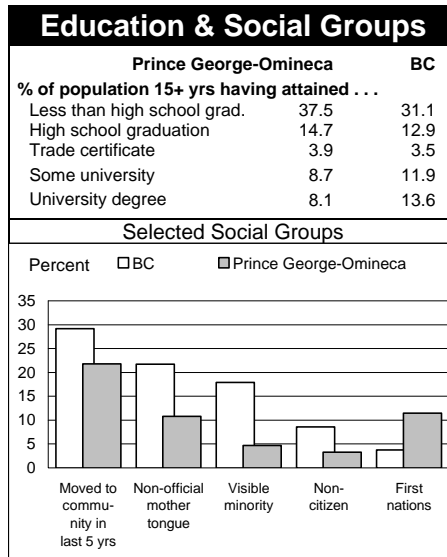

1996 Census Profile  
**Prince George-Omineca**  
 Provincial Electoral District

This report is derived by summing data for Federal Electoral District enumeration areas (FED EAs) that constitute the Provincial Electoral District (PED). EAs crossing PED boundaries are allocated to only one PED. Since data for a number of FED EAs is suppressed and data for all others is randomly rounded to preserve privacy of individuals, the sum of data for all PEDs will not total to BC figures here that have been rounded after first aggregating unsuppressed and unrounded FED EA data.