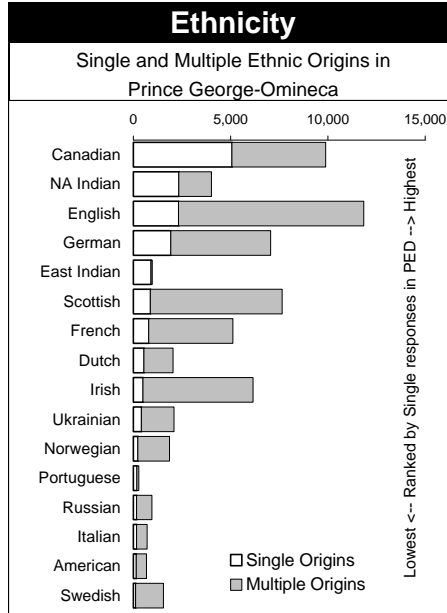

1996 Census Profile  
**Prince George-Omineca**  
 Provincial Electoral District

This report is derived by summing data for Federal Electoral District enumeration areas (FED EAs) that constitute the Provincial Electoral District (PED). EAs crossing PED boundaries are allocated to only one PED. Since data for a number of FED EAs is suppressed and data for all others is randomly rounded to preserve privacy of individuals, the sum of data for all PEDs will not total to BC figures here that have been rounded after first aggregating unsuppressed and unrounded FED EA data.