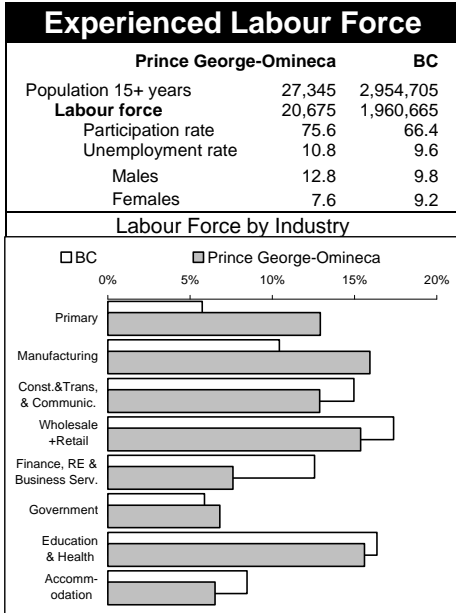

1996 Census Profile  
**Prince George-Omineca**  
 Provincial Electoral District

This report is derived by summing data for Federal Electoral District enumeration areas (FED EAs) that constitute the Provincial Electoral District (PED). EAs crossing PED boundaries are allocated to only one PED. Since data for a number of FED EAs is suppressed and data for all others is randomly rounded to preserve privacy of individuals, the sum of data for all PEDs will not total to BC figures here that have been rounded after first aggregating unsuppressed and unrounded FED EA data.