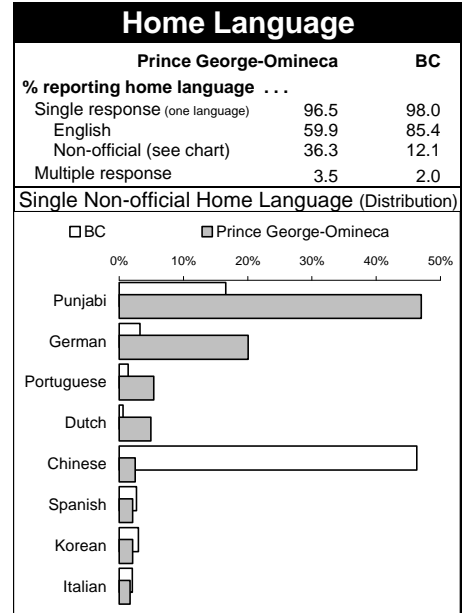

1996 Census Profile  
**Prince George-Omineca**  
 Provincial Electoral District

This report is derived by summing data for Federal Electoral District enumeration areas (FED EAs) that constitute the Provincial Electoral District (PED). EAs crossing PED boundaries are allocated to only one PED. Since data for a number of FED EAs is suppressed and data for all others is randomly rounded to preserve privacy of individuals, the sum of data for all PEDs will not total to BC figures here that have been rounded after first aggregating unsuppressed and unrounded FED EA data.