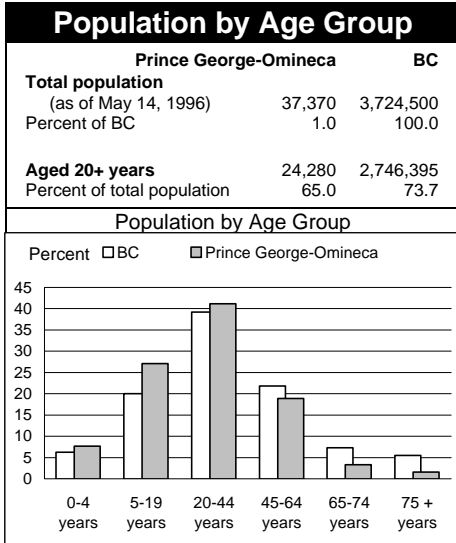

1996 Census Profile  
**Prince George-Omineca**  
 Provincial Electoral District

This report is derived by summing data for Federal Electoral District enumeration areas (FED EAs) that constitute the Provincial Electoral District (PED). EAs crossing PED boundaries are allocated to only one PED. Since data for a number of FED EAs is suppressed and data for all others is randomly rounded to preserve privacy of individuals, the sum of data for all PEDs will not total to BC figures here that have been rounded after first aggregating unsuppressed and unrounded FED EA data.