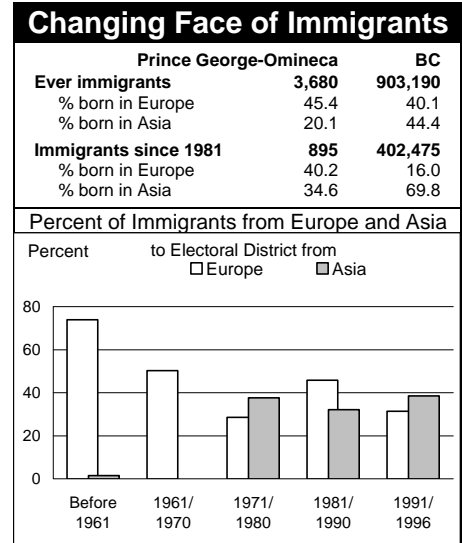

1996 Census Profile  
**Prince George-Omineca**  
 Provincial Electoral District

This report is derived by summing data for Federal Electoral District enumeration areas (FED EAs) that constitute the Provincial Electoral District (PED). EAs crossing PED boundaries are allocated to only one PED. Since data for a number of FED EAs is suppressed and data for all others is randomly rounded to preserve privacy of individuals, the sum of data for all PEDs will not total to BC figures here that have been rounded after first aggregating unsuppressed and unrounded FED EA data.