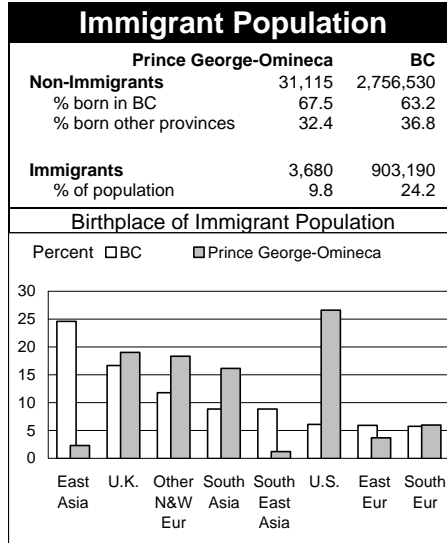

1996 Census Profile  
**Prince George-Omineca**  
 Provincial Electoral District

This report is derived by summing data for Federal Electoral District enumeration areas (FED EAs) that constitute the Provincial Electoral District (PED). EAs crossing PED boundaries are allocated to only one PED. Since data for a number of FED EAs is suppressed and data for all others is randomly rounded to preserve privacy of individuals, the sum of data for all PEDs will not total to BC figures here that have been rounded after first aggregating unsuppressed and unrounded FED EA data.