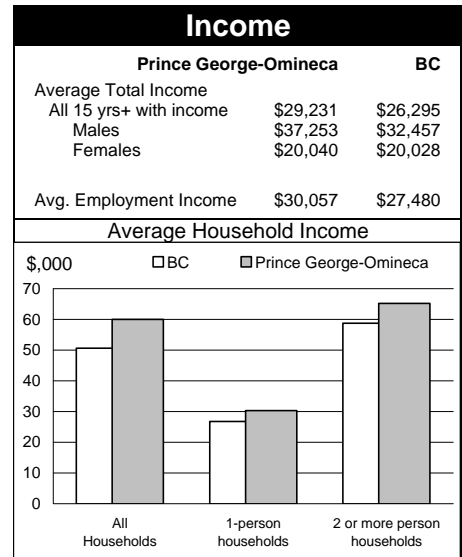

1996 Census Profile  
**Prince George-Omineca**  
 Provincial Electoral District

This report is derived by summing data for Federal Electoral District enumeration areas (FED EAs) that constitute the Provincial Electoral District (PED). EAs crossing PED boundaries are allocated to only one PED. Since data for a number of FED EAs is suppressed and data for all others is randomly rounded to preserve privacy of individuals, the sum of data for all PEDs will not total to BC figures here that have been rounded after first aggregating unsuppressed and unrounded FED EA data.