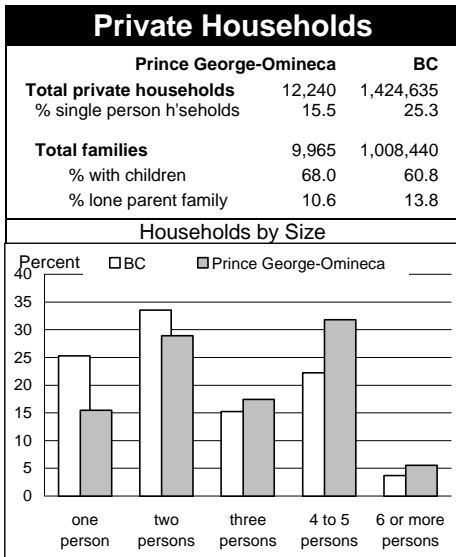

1996 Census Profile  
**Prince George-Omineca**  
 Provincial Electoral District

This report is derived by summing data for Federal Electoral District enumeration areas (FED EAs) that constitute the Provincial Electoral District (PED). EAs crossing PED boundaries are allocated to only one PED. Since data for a number of FED EAs is suppressed and data for all others is randomly rounded to preserve privacy of individuals, the sum of data for all PEDs will not total to BC figures here that have been rounded after first aggregating unsuppressed and unrounded FED EA data.