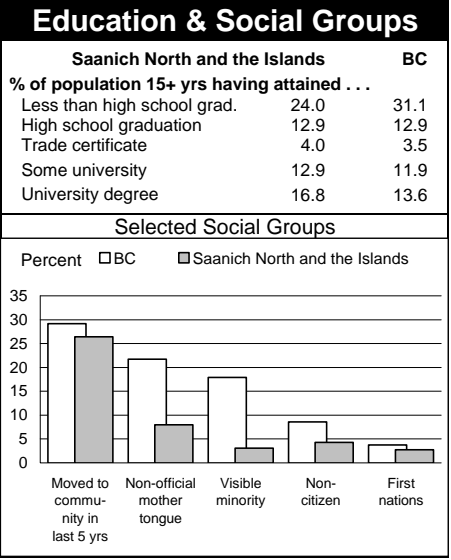

1996 Census Profile  
**Saanich North and the Islands**  
 Provincial Electoral District

This report is derived by summing data for Federal Electoral District enumeration areas (FED EAs) that constitute the Provincial Electoral District (PED). EAs crossing PED boundaries are allocated to only one PED. Since data for a number of FED EAs is suppressed and data for all others is randomly rounded to preserve privacy of individuals, the sum of data for all PEDs will not total to BC figures here that have been rounded after first aggregating unsuppressed and unrounded FED EA data.