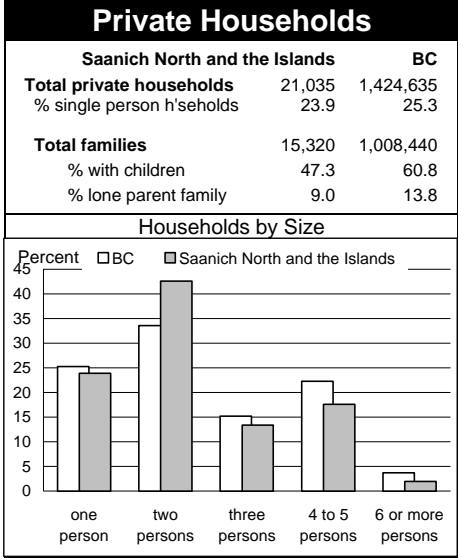

1996 Census Profile  
**Saanich North and the Islands**  
 Provincial Electoral District

This report is derived by summing data for Federal Electoral District enumeration areas (FED EAs) that constitute the Provincial Electoral District (PED). EAs crossing PED boundaries are allocated to only one PED. Since data for a number of FED EAs is suppressed and data for all others is randomly rounded to preserve privacy of individuals, the sum of data for all PEDs will not total to BC figures here that have been rounded after first aggregating unsuppressed and unrounded FED EA data.