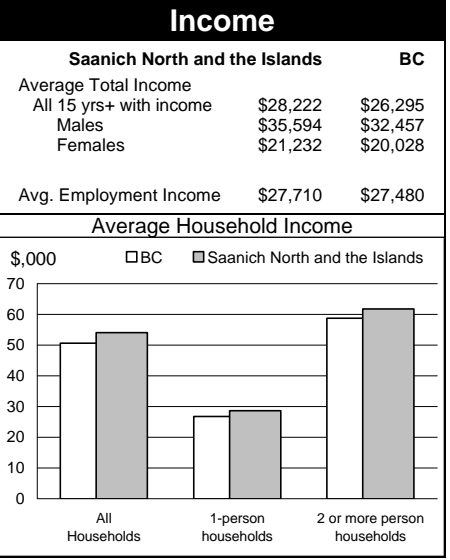

1996 Census Profile  
**Saanich North and the Islands**  
 Provincial Electoral District

This report is derived by summing data for Federal Electoral District enumeration areas (FED EAs) that constitute the Provincial Electoral District (PED). EAs crossing PED boundaries are allocated to only one PED. Since data for a number of FED EAs is suppressed and data for all others is randomly rounded to preserve privacy of individuals, the sum of data for all PEDs will not total to BC figures here that have been rounded after first aggregating unsuppressed and unrounded FED EA data.