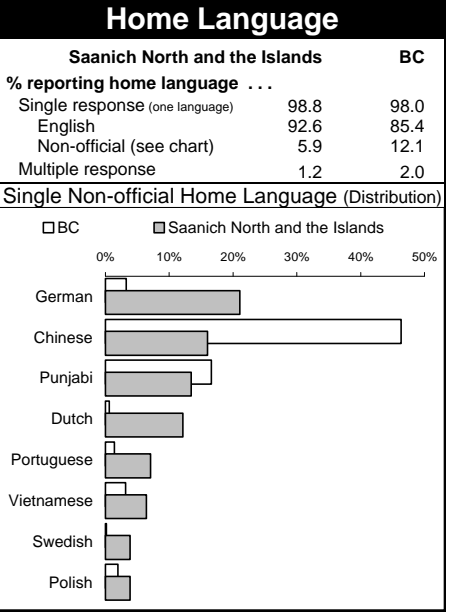

1996 Census Profile  
**Saanich North and the Islands**  
 Provincial Electoral District

This report is derived by summing data for Federal Electoral District enumeration areas (FED EAs) that constitute the Provincial Electoral District (PED). EAs crossing PED boundaries are allocated to only one PED. Since data for a number of FED EAs is suppressed and data for all others is randomly rounded to preserve privacy of individuals, the sum of data for all PEDs will not total to BC figures here that have been rounded after first aggregating unsuppressed and unrounded FED EA data.