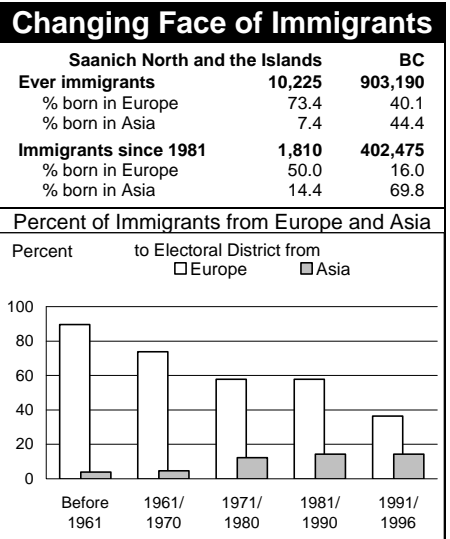

1996 Census Profile  
**Saanich North and the Islands**  
 Provincial Electoral District

This report is derived by summing data for Federal Electoral District enumeration areas (FED EAs) that constitute the Provincial Electoral District (PED). EAs crossing PED boundaries are allocated to only one PED. Since data for a number of FED EAs is suppressed and data for all others is randomly rounded to preserve privacy of individuals, the sum of data for all PEDs will not total to BC figures here that have been rounded after first aggregating unsuppressed and unrounded FED EA data.