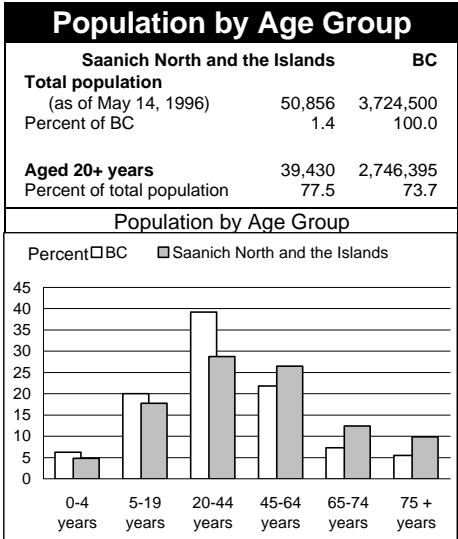

1996 Census Profile  
**Saanich North and the Islands**  
 Provincial Electoral District

This report is derived by summing data for Federal Electoral District enumeration areas (FED EAs) that constitute the Provincial Electoral District (PED). EAs crossing PED boundaries are allocated to only one PED. Since data for a number of FED EAs is suppressed and data for all others is randomly rounded to preserve privacy of individuals, the sum of data for all PEDs will not total to BC figures here that have been rounded after first aggregating unsuppressed and unrounded FED EA data.