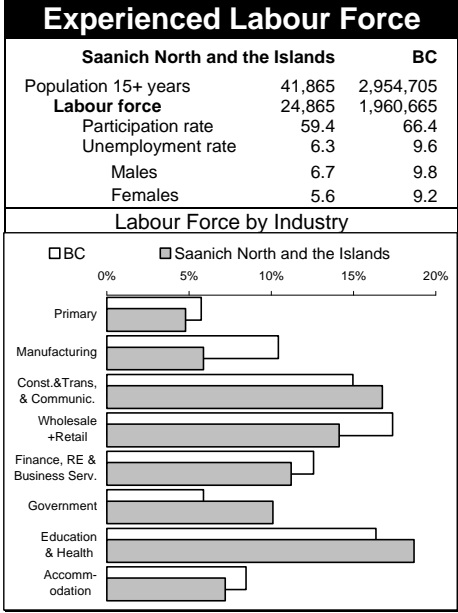

1996 Census Profile  
**Saanich North and the Islands**  
 Provincial Electoral District

This report is derived by summing data for Federal Electoral District enumeration areas (FED EAs) that constitute the Provincial Electoral District (PED). EAs crossing PED boundaries are allocated to only one PED. Since data for a number of FED EAs is suppressed and data for all others is randomly rounded to preserve privacy of individuals, the sum of data for all PEDs will not total to BC figures here that have been rounded after first aggregating unsuppressed and unrounded FED EA data.