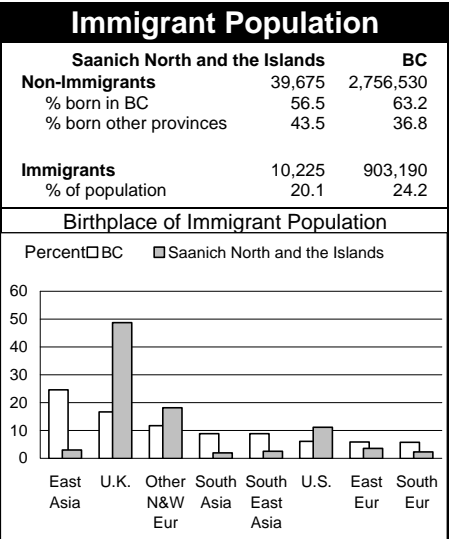

1996 Census Profile  
**Saanich North and the Islands**  
 Provincial Electoral District

This report is derived by summing data for Federal Electoral District enumeration areas (FED EAs) that constitute the Provincial Electoral District (PED). EAs crossing PED boundaries are allocated to only one PED. Since data for a number of FED EAs is suppressed and data for all others is randomly rounded to preserve privacy of individuals, the sum of data for all PEDs will not total to BC figures here that have been rounded after first aggregating unsuppressed and unrounded FED EA data.