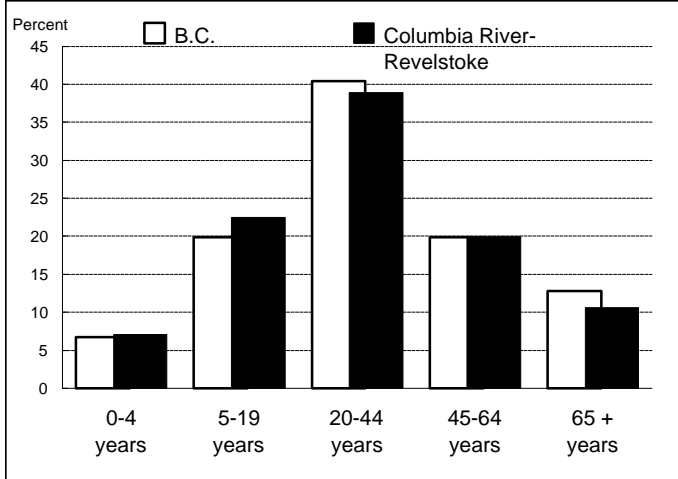

Total Population by Age Group		
	Columbia River-Revelstoke	B.C.
Total Population (as of June 4, 1991)	31,293	3,282,061
Percent	1.0	100.0
Aged 20+ years	21,720	2,408,080
Percent of Total Population	69.4	73.4

Percent Distribution by Age Group

Immigrant Population		
	Columbia River-Revelstoke	B.C.
Non-Immigrants *	27,295	2,496,295
% Born in B.C.	59.2	61.4
% Born Other Provinces	40.7	36.7
* The Non-Immigrant population may be significantly understated due to a high non-response rate on some Indian Reserves.		
Immigrants	3,185	723,170
% of Non-Institutional Population	10.2	22.0