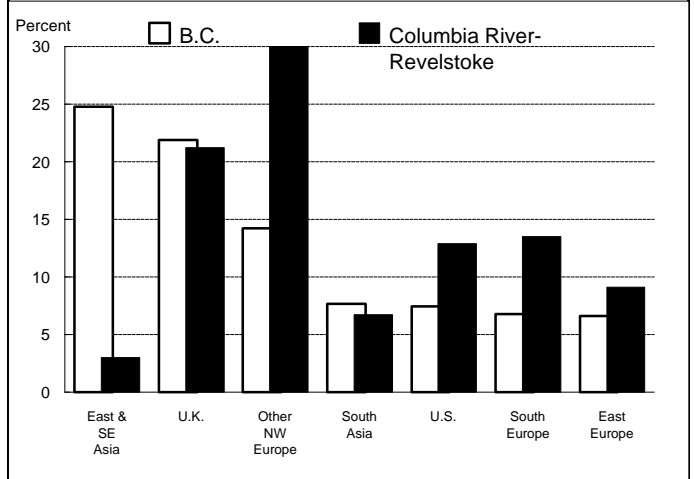

Distribution of Immigrant Population (in B.C. share order)