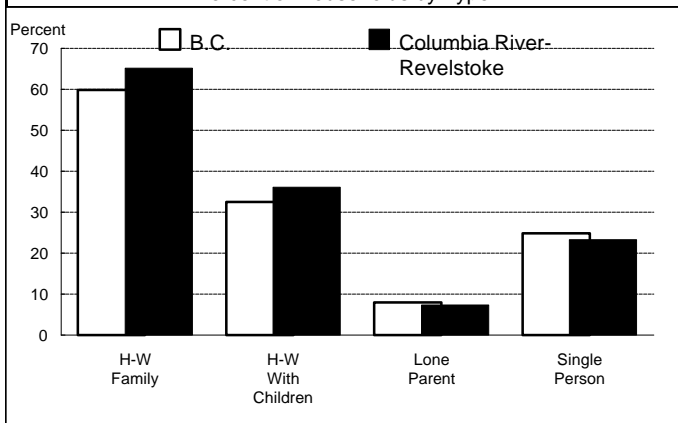

Percent of Households by Type