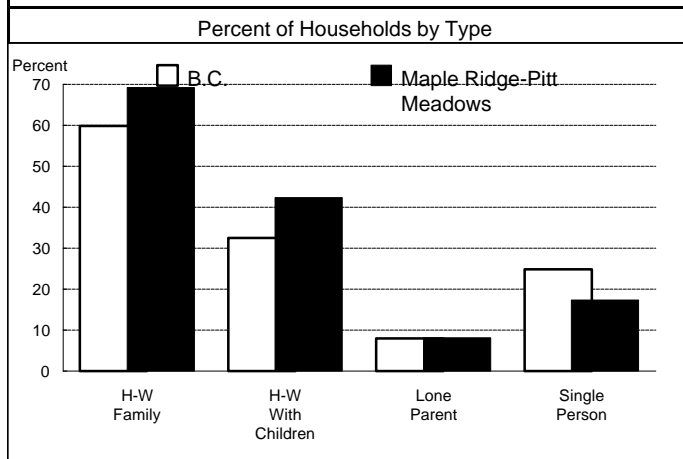

Private Households		
	Maple Ridge-Pitt Meadows	B.C.
Total Private Households	19,715	1,243,895
One Family Households	15,210	845,485
Husband-Wife Family	13,665	746,190
With Children	8,360	404,790
Lone Parent Family	1,595	99,255
Single Person Households	3,425	308,300