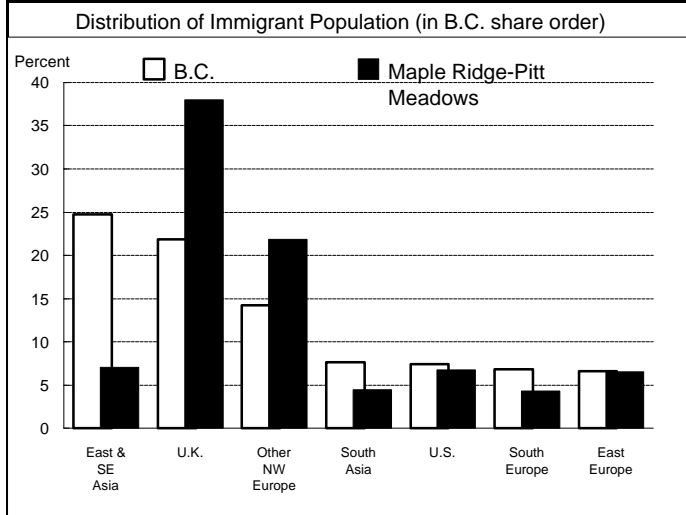

Immigrant Population		
	Maple Ridge-Pitt Meadows	B.C.
Non-Immigrants *	47,270	2,496,295
% Born in B.C.	68.7	61.4
% Born Other Provinces	31.3	36.7
* The Non-Immigrant population may be significantly understated due to a high non-response rate on some Indian Reserves.		
Immigrants	8,755	723,170
% of Non-Institutional Population	15.4	22.0