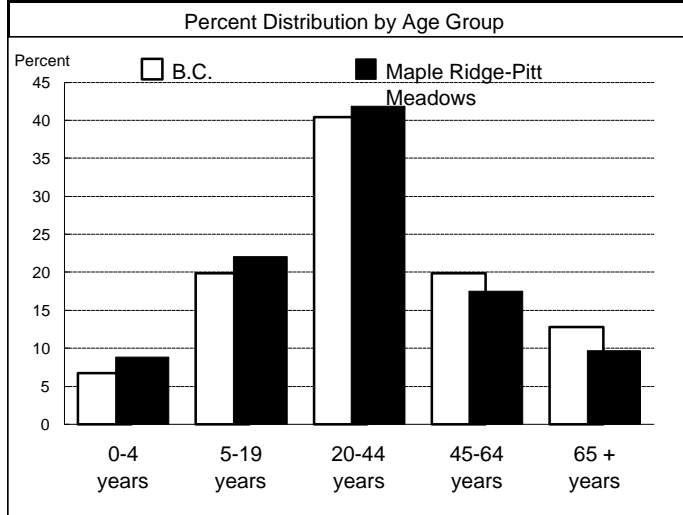

1991 Census Profile Maple Ridge-Pitt Meadows

23

Provincial Electoral District

Total Population by Age Group		
	Maple Ridge-Pitt Meadows	B.C.
Total Population (as of June 4, 1991)	56,885	3,282,061
Percent	1.7	100.0
Aged 20+ years	39,295	2,408,080
Percent of Total Population	69.1	73.4