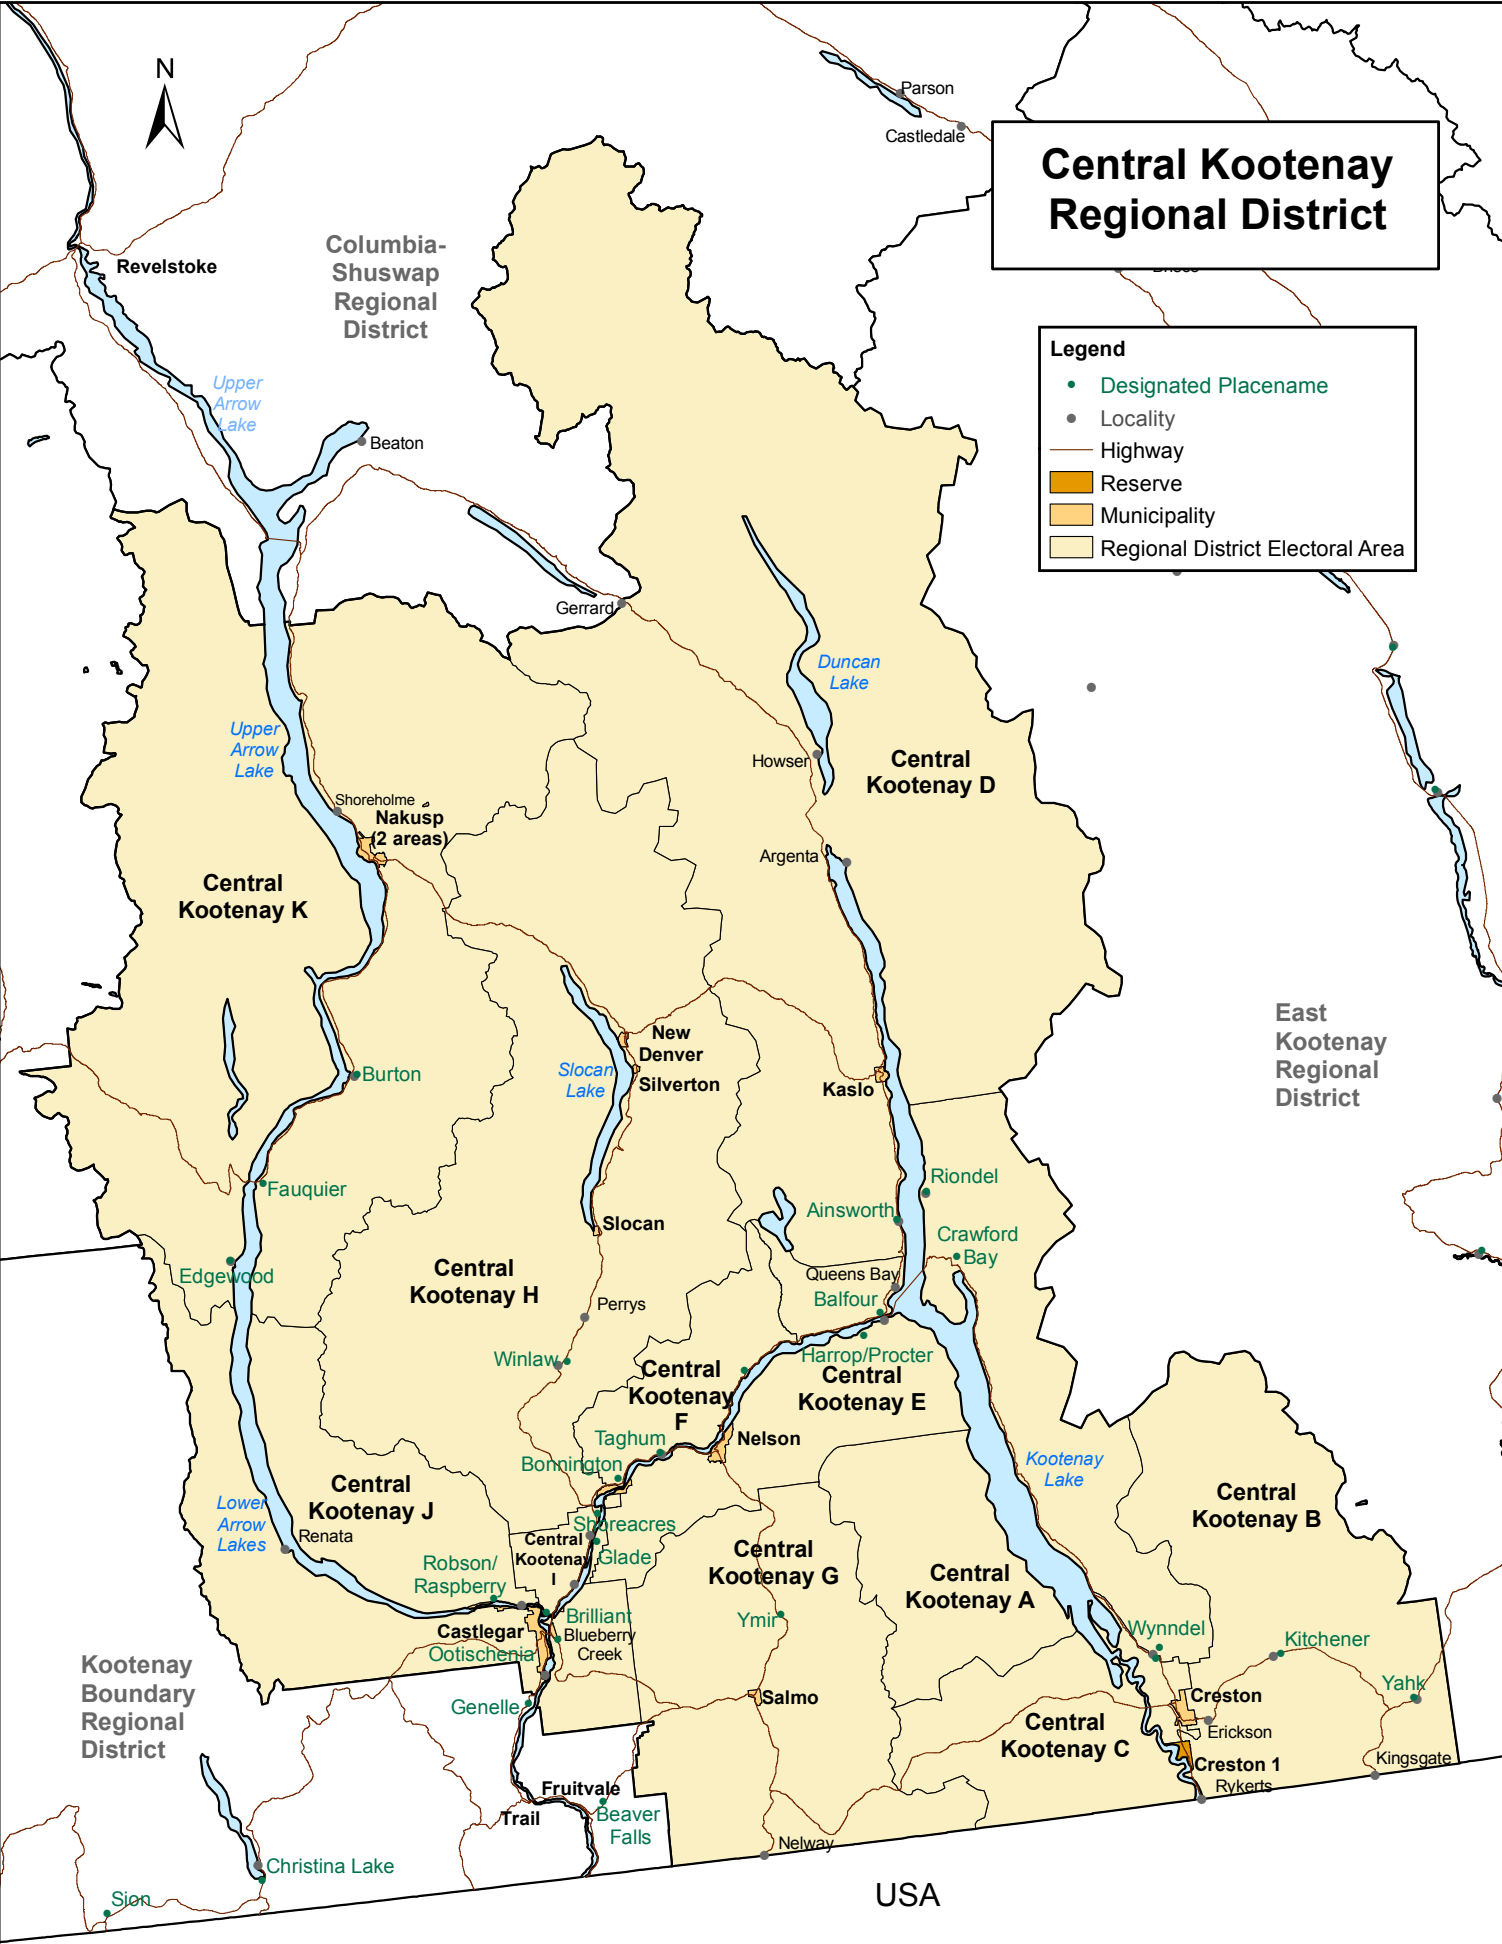

# Central Kootenay Regional District

**Legend**

- Designated Placename
- Locality
- Highway
- Reserve
- Municipality
- Regional District Electoral Area

Prepared by BC STATS  
Source: 2006 Census  
Statistics Canada