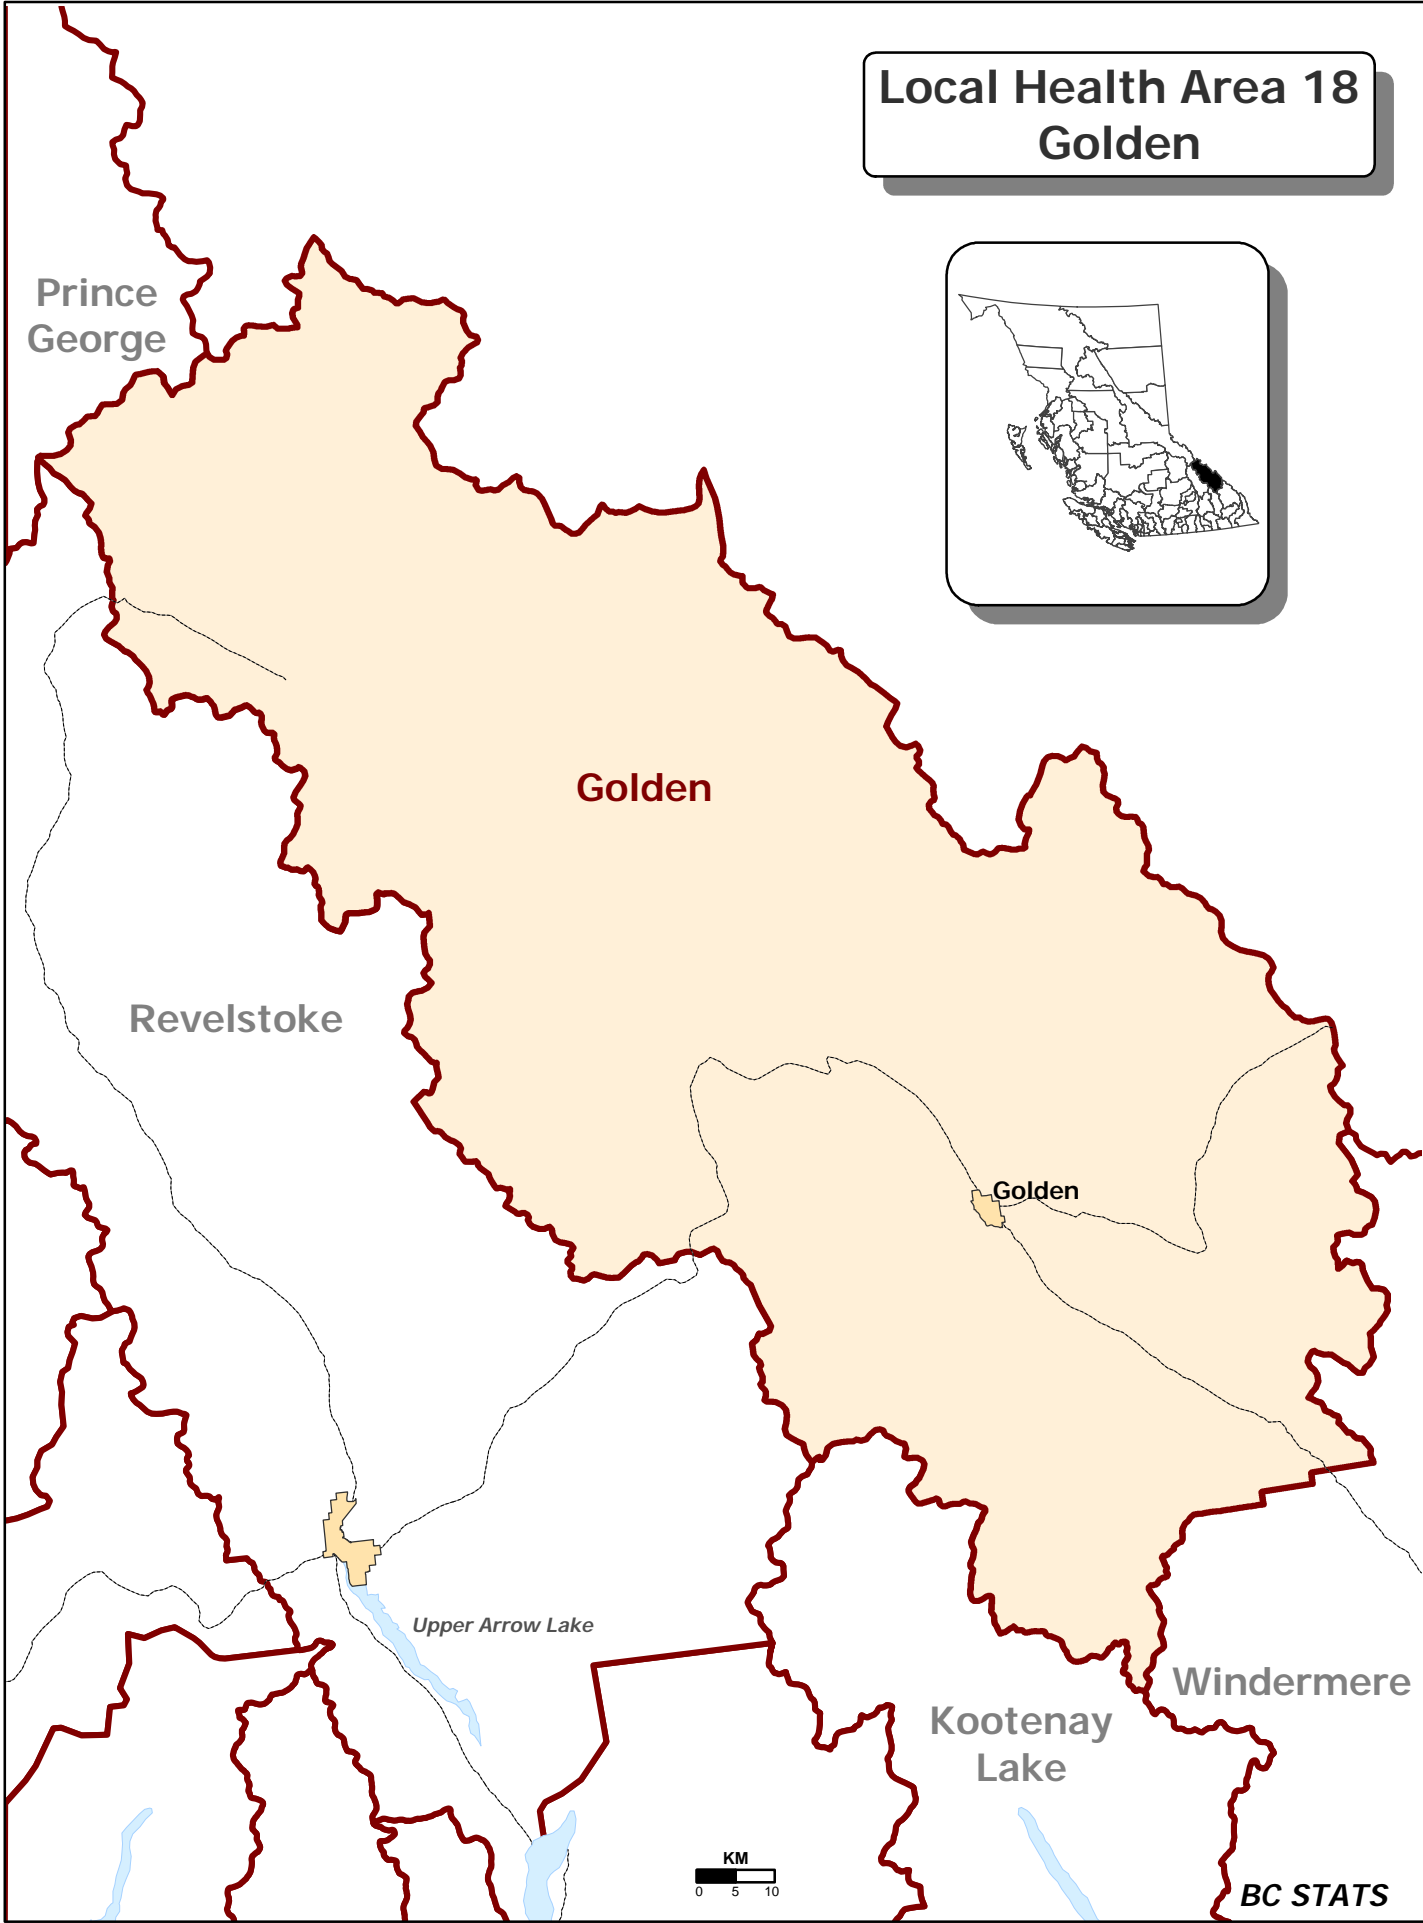

Local Health Area 18 Golden

KM
0 5 10

BC STATS