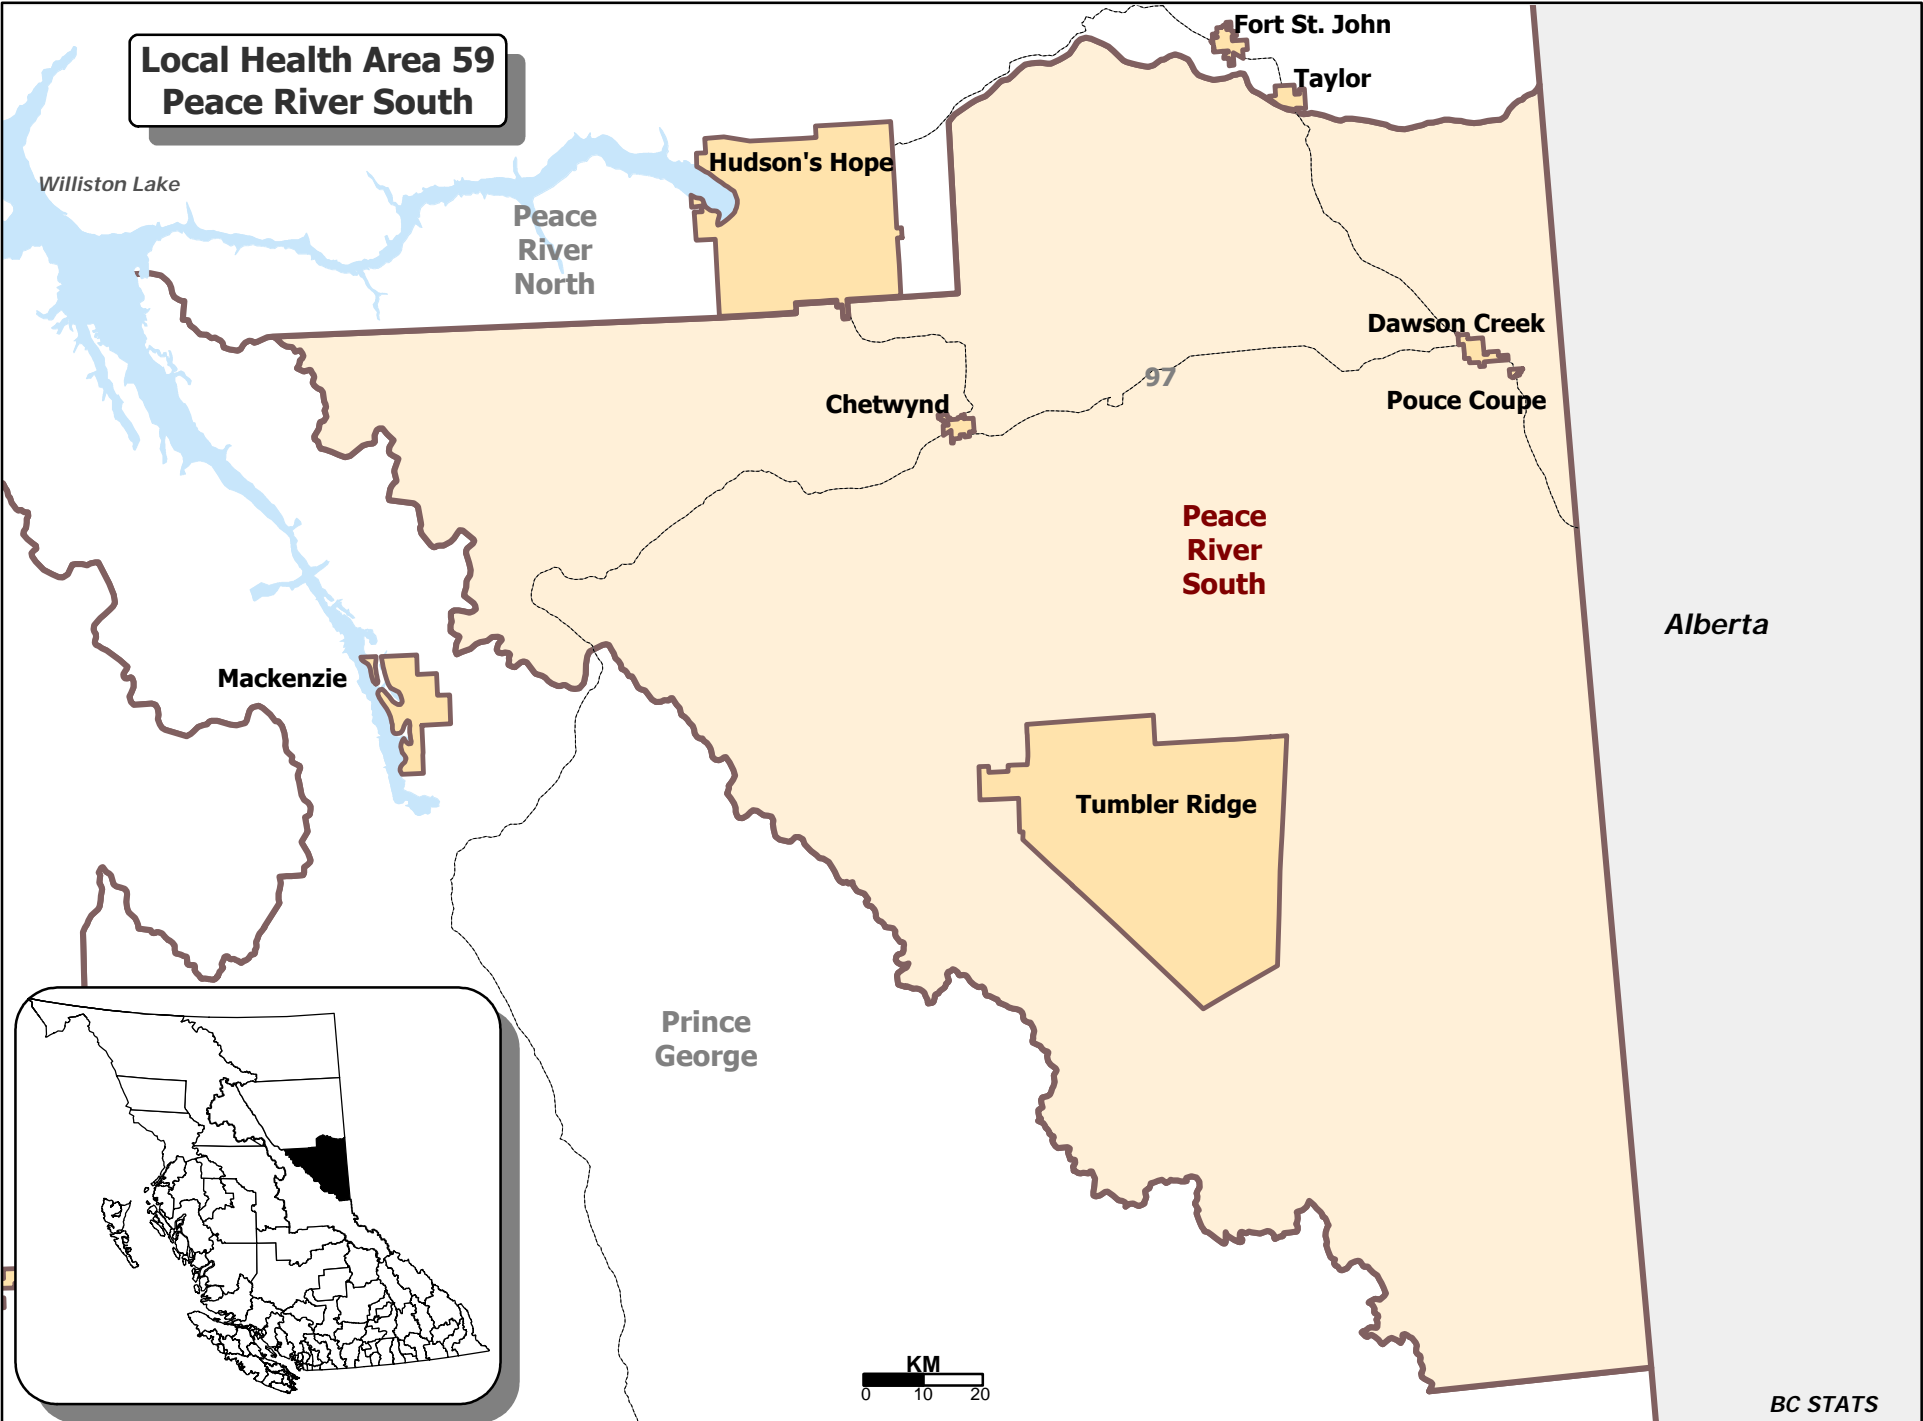

**Local Health Area 59
Peace River South**

Alberta