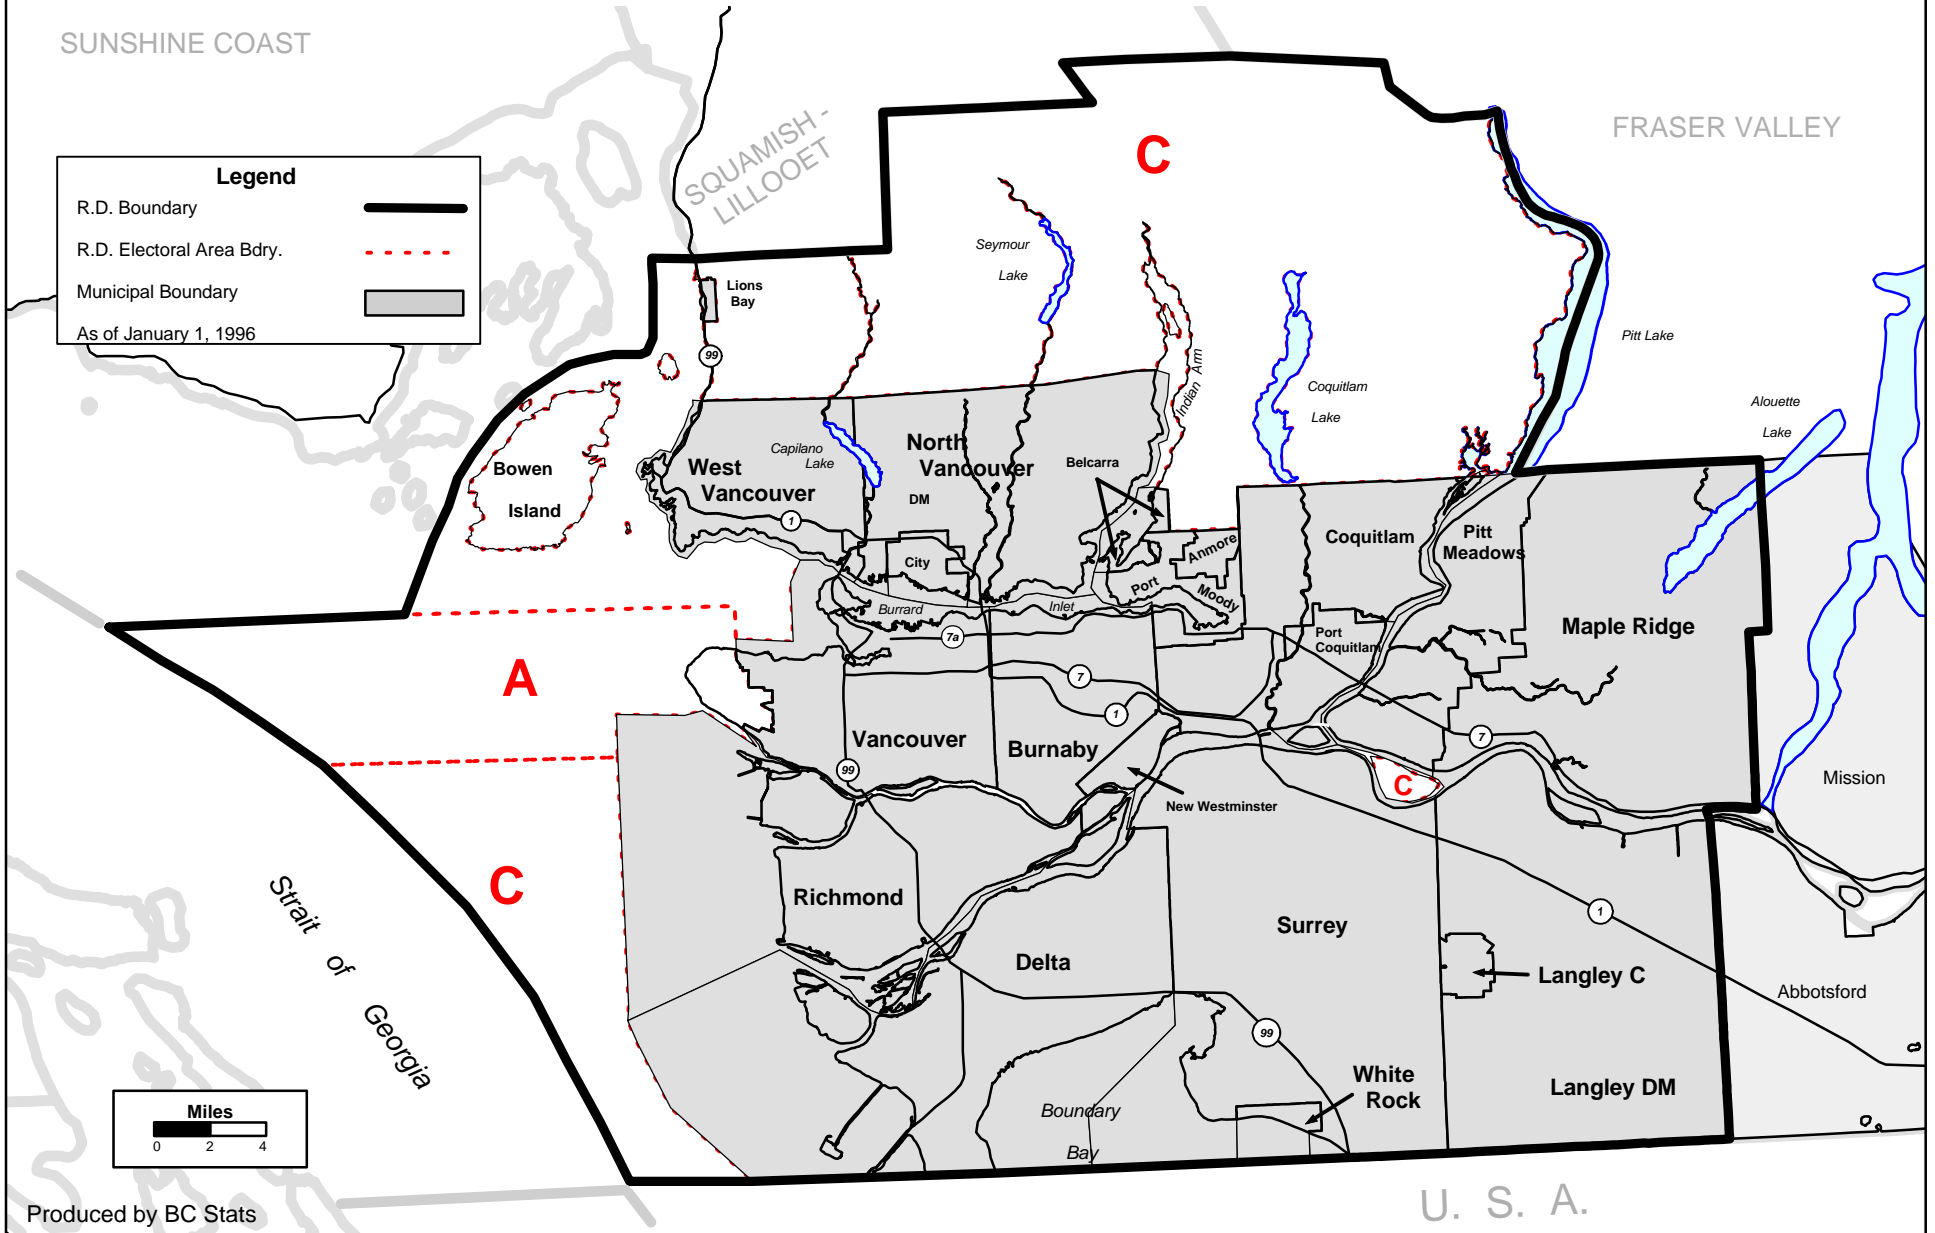

Greater Vancouver Regional District

SUNSHINE COAST

FRASER VALLEY

Legend

- R.D. Boundary ———
- R.D. Electoral Area Bdry. - - - - -
- Municipal Boundary ———

As of January 1, 1996

U. S. A.