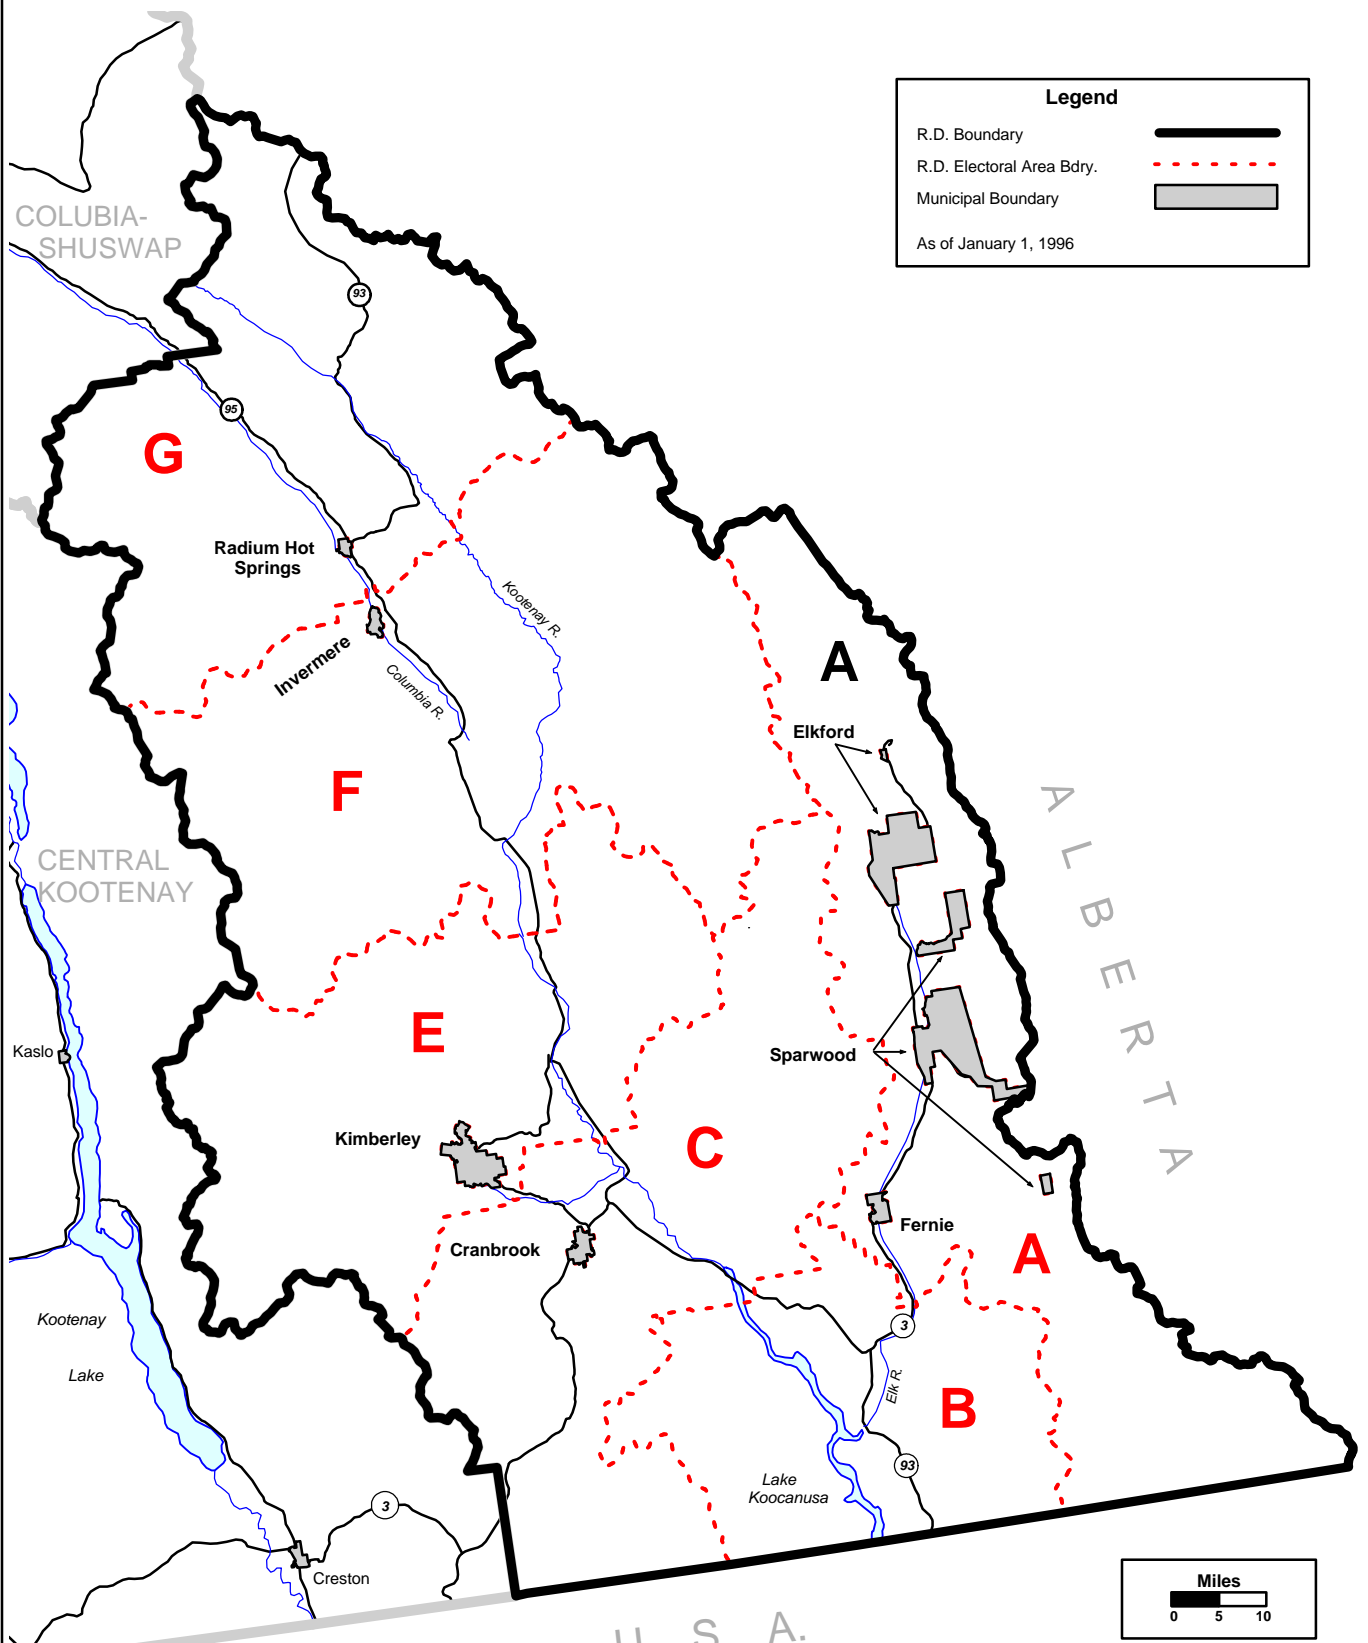

Regional District of East Kootenay

Legend

- R.D. Boundary 
- R.D. Electoral Area Bdry. 
- Municipal Boundary 

As of January 1, 1996