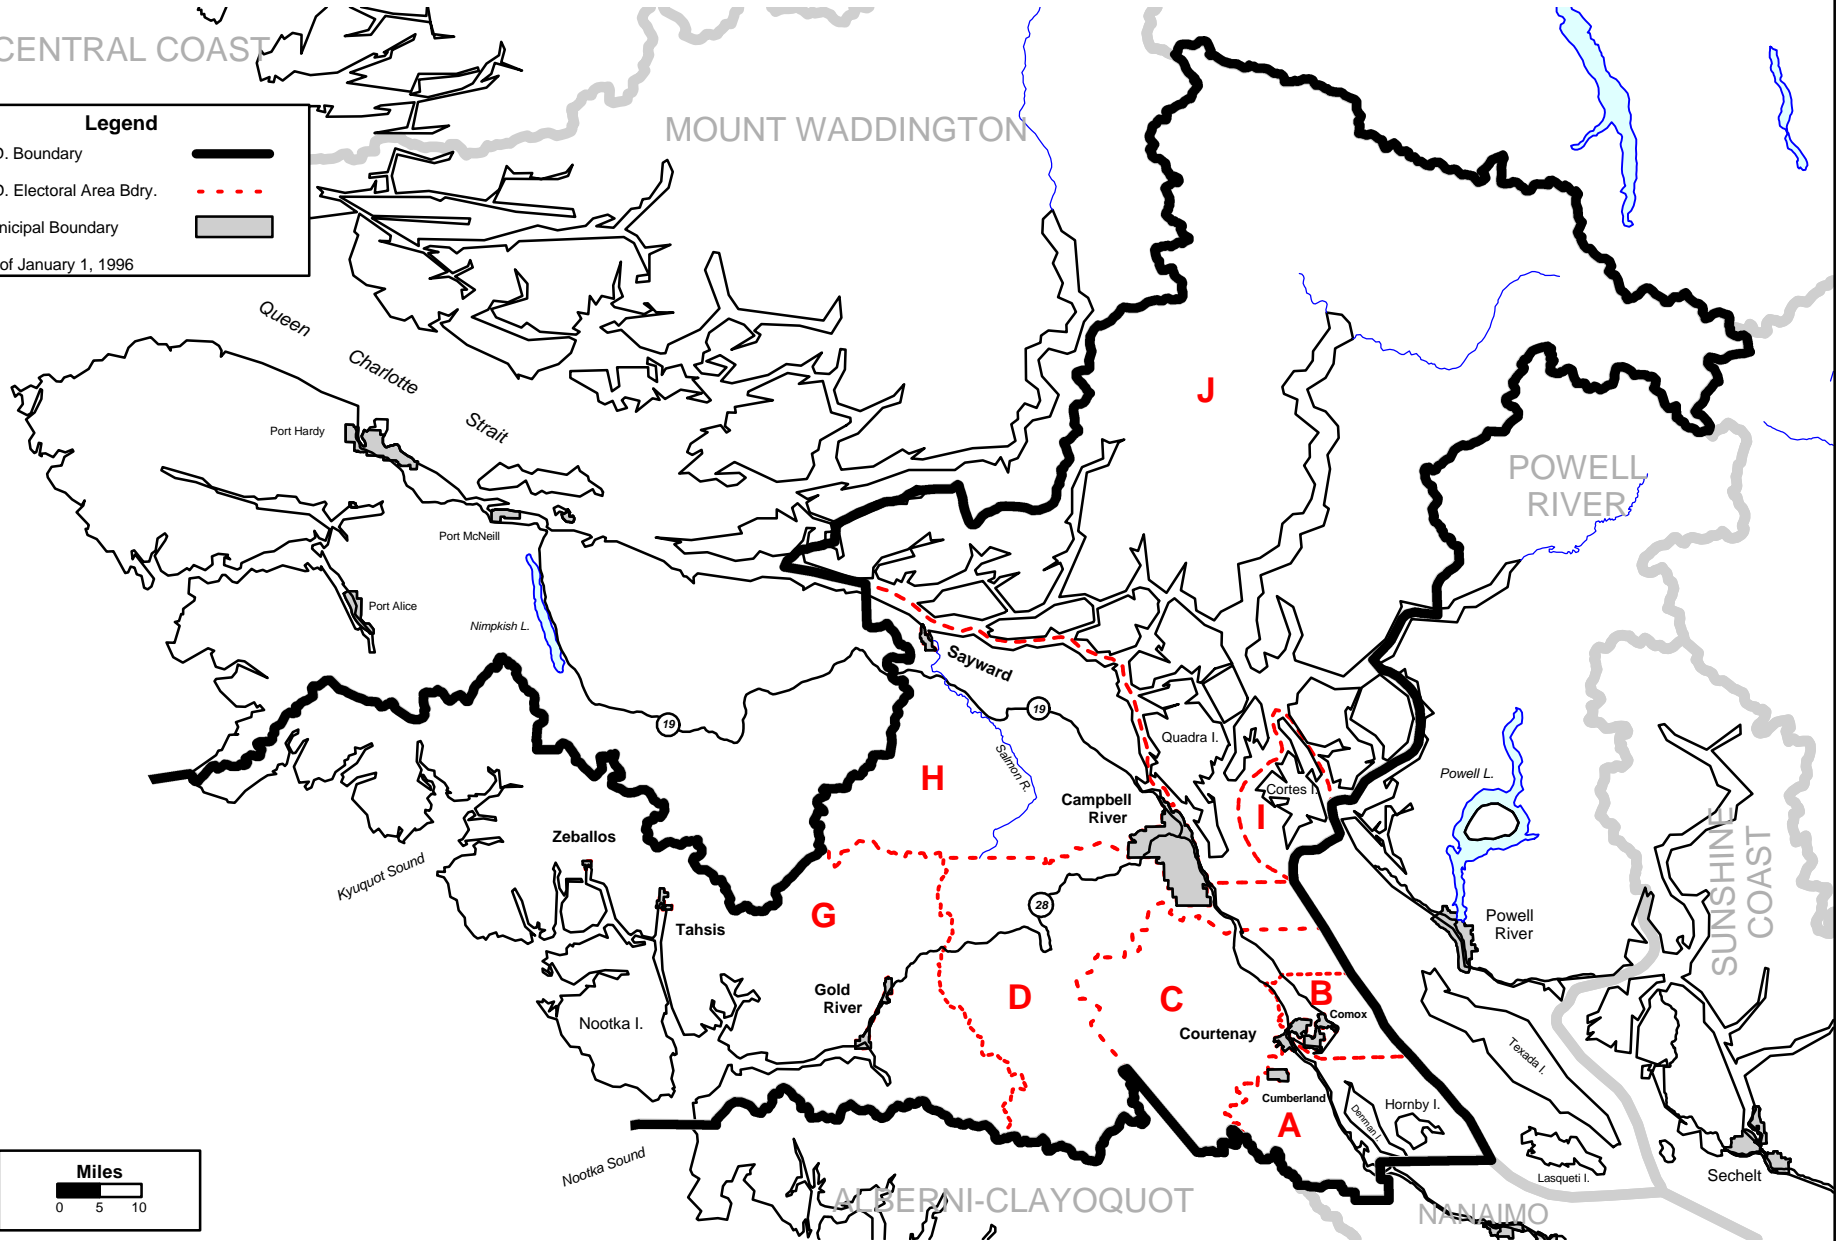

# Regional District of Comox-Strathcona

**Legend**

- R.D. Boundary
- R.D. Electoral Area Bdry.
- Municipal Boundary

As of January 1, 1996

Produced by BC Stats