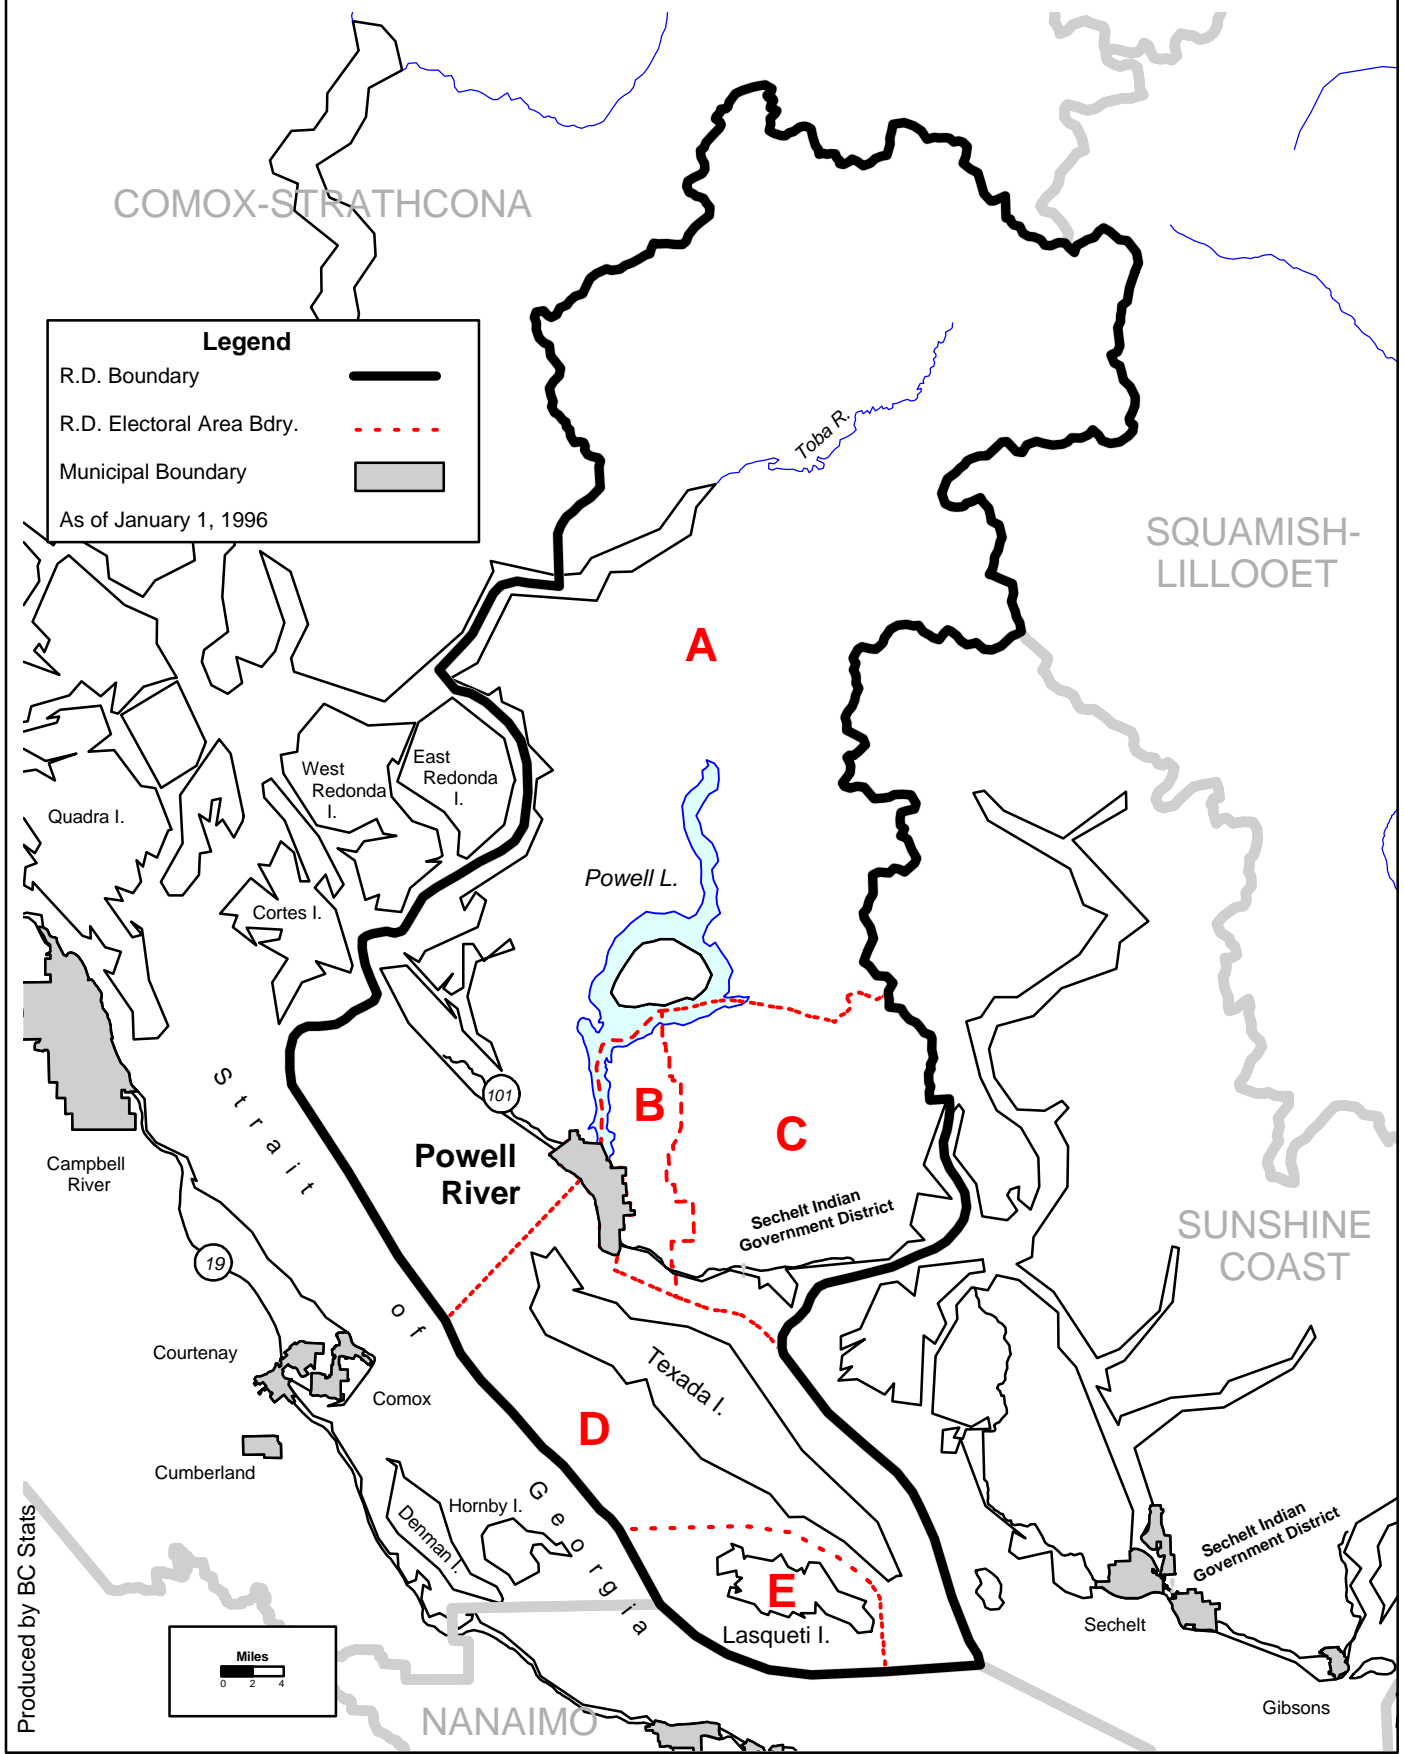

Powell River Regional District

Legend

- R.D. Boundary ———
- R.D. Electoral Area Bdry. - - - -
- Municipal Boundary [Grey Box]

As of January 1, 1996

Produced by BC Stats