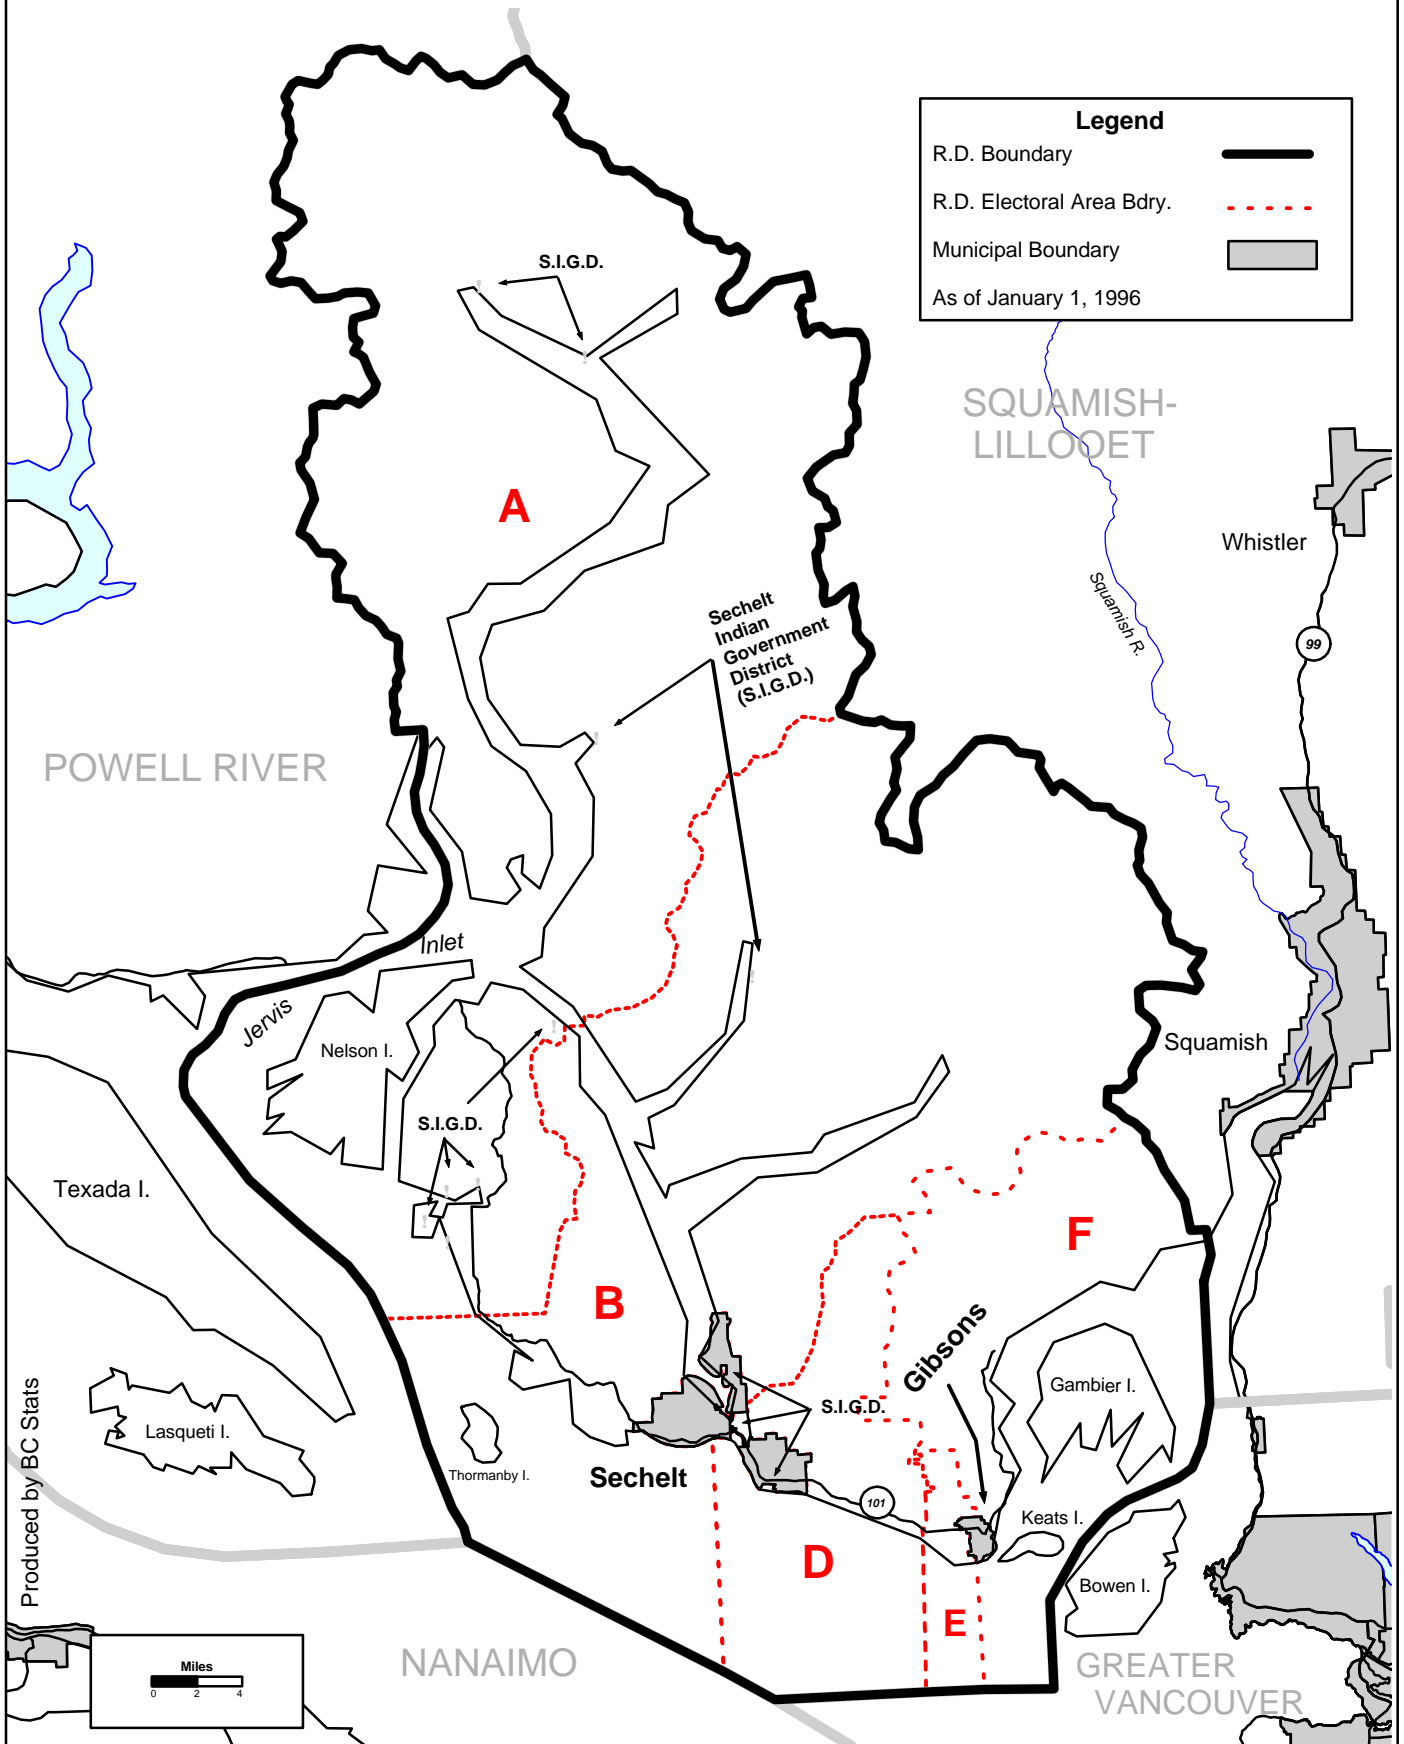

# Sunshine Coast Regional District

Legend	
R.D. Boundary	—
R.D. Electoral Area Bdry.	- - -
Municipal Boundary	▬
As of January 1, 1996	

Produced by BC Stats