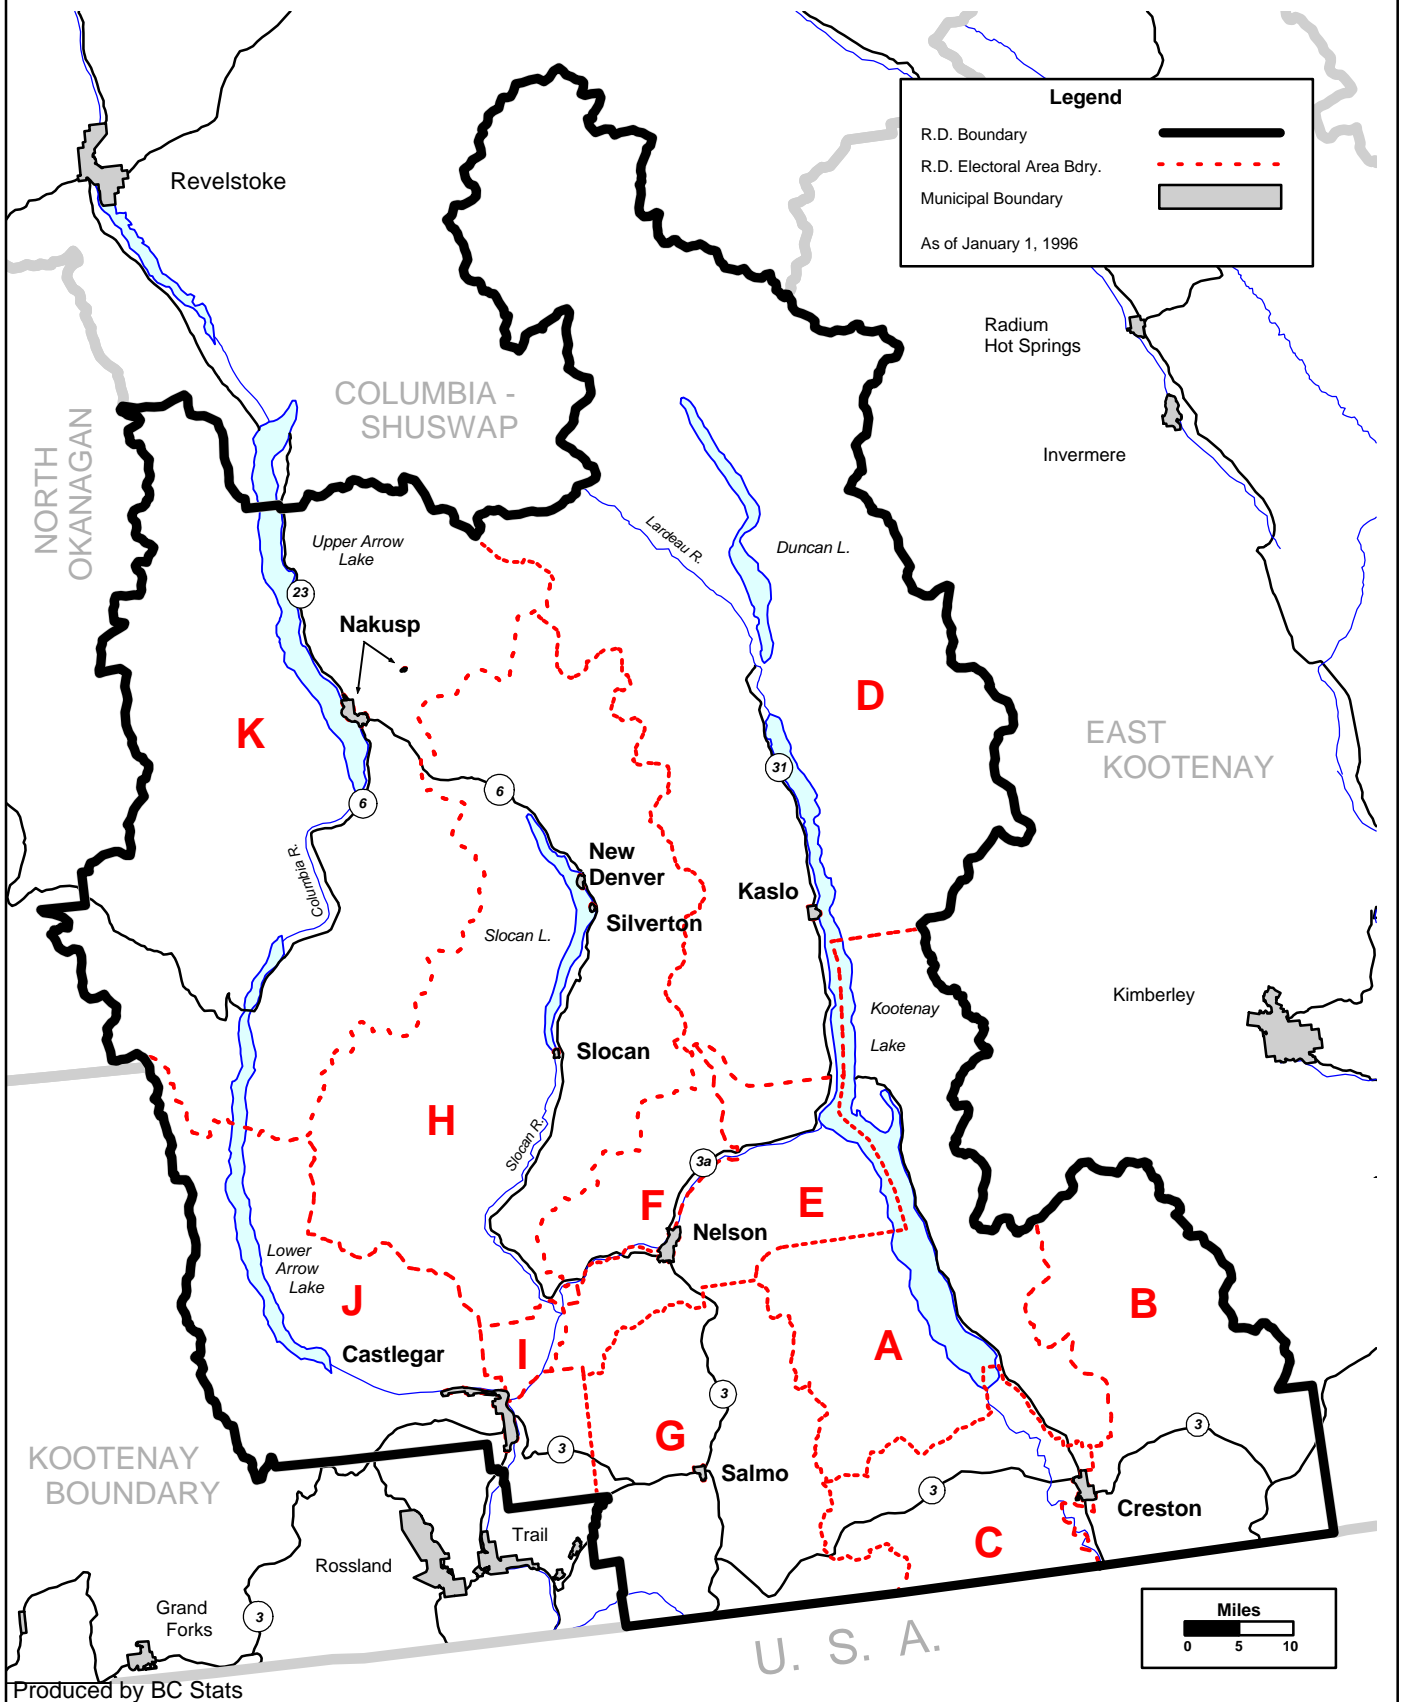

# Regional District of Central Kootenay

**Legend**

- R.D. Boundary
- R.D. Electoral Area Bdry.
- Municipal Boundary

As of January 1, 1996