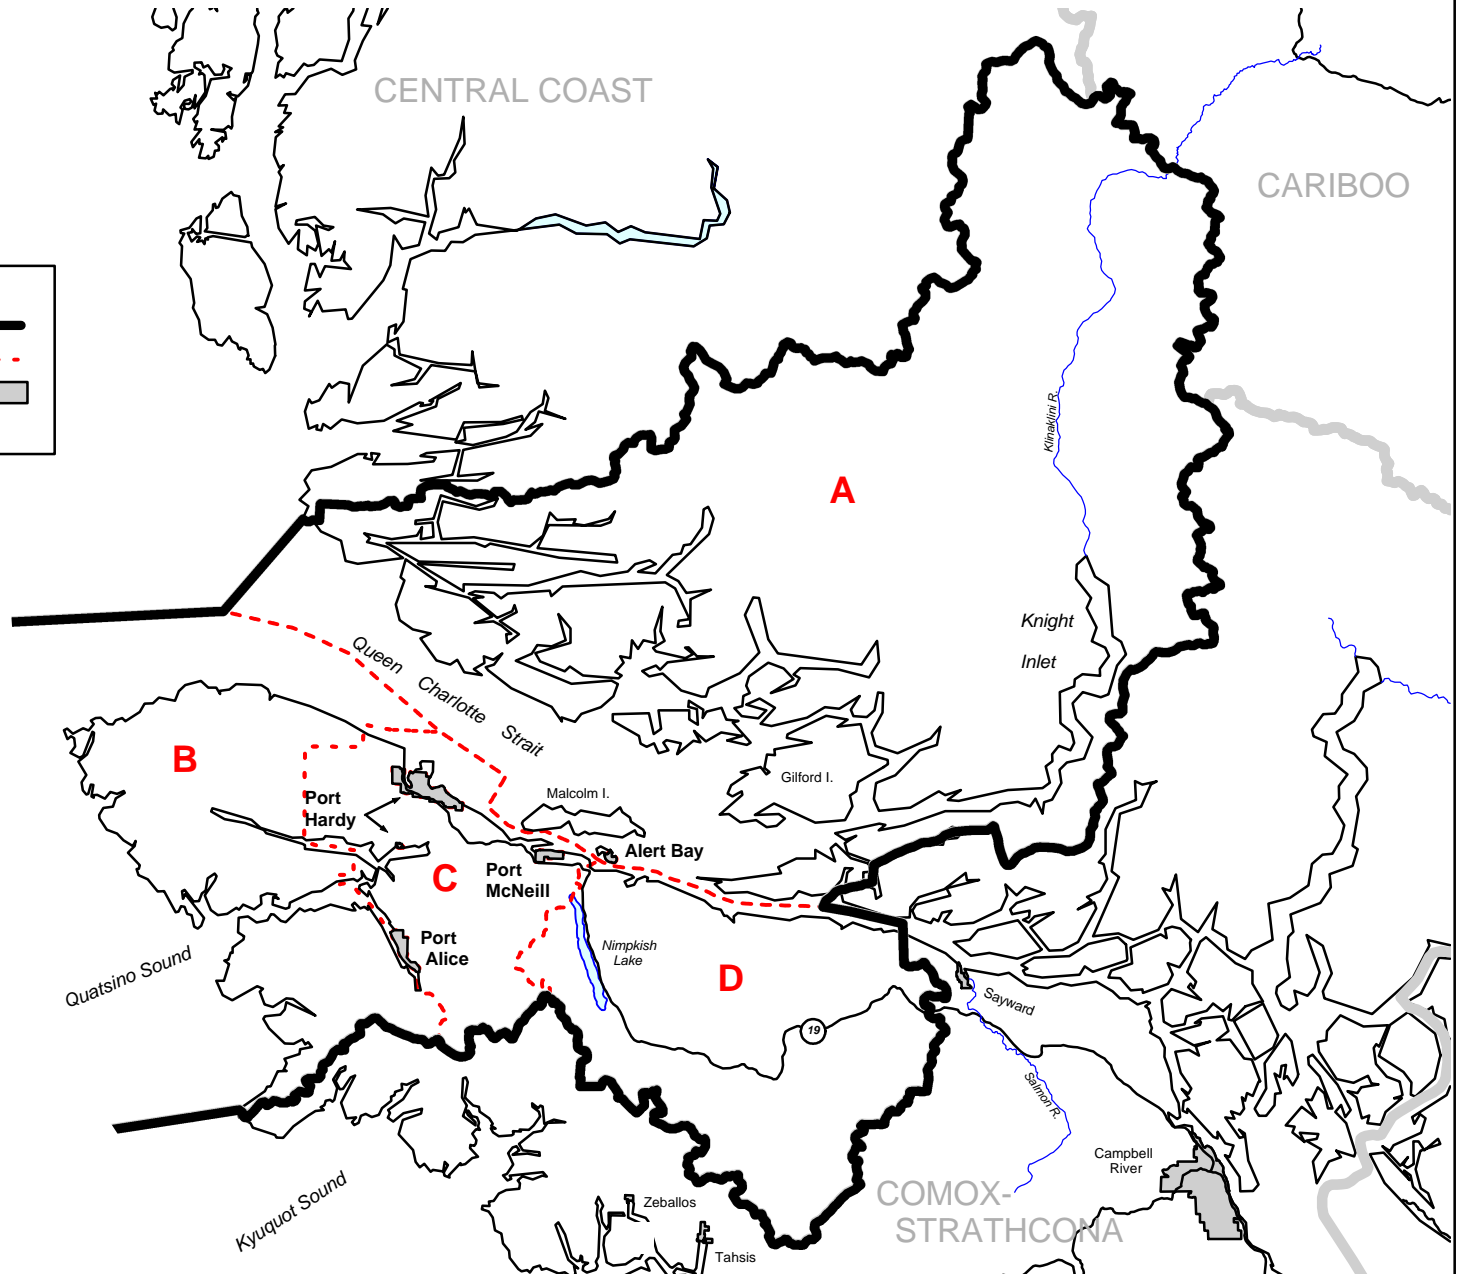

Regional District of Mount Waddington

CENTRAL COAST

CARIBOO

Legend

- R.D. Boundary 
- R.D. Electoral Area Bdry. 
- Municipal Boundary 
- As of January 1, 1996

Produced by BC Stats