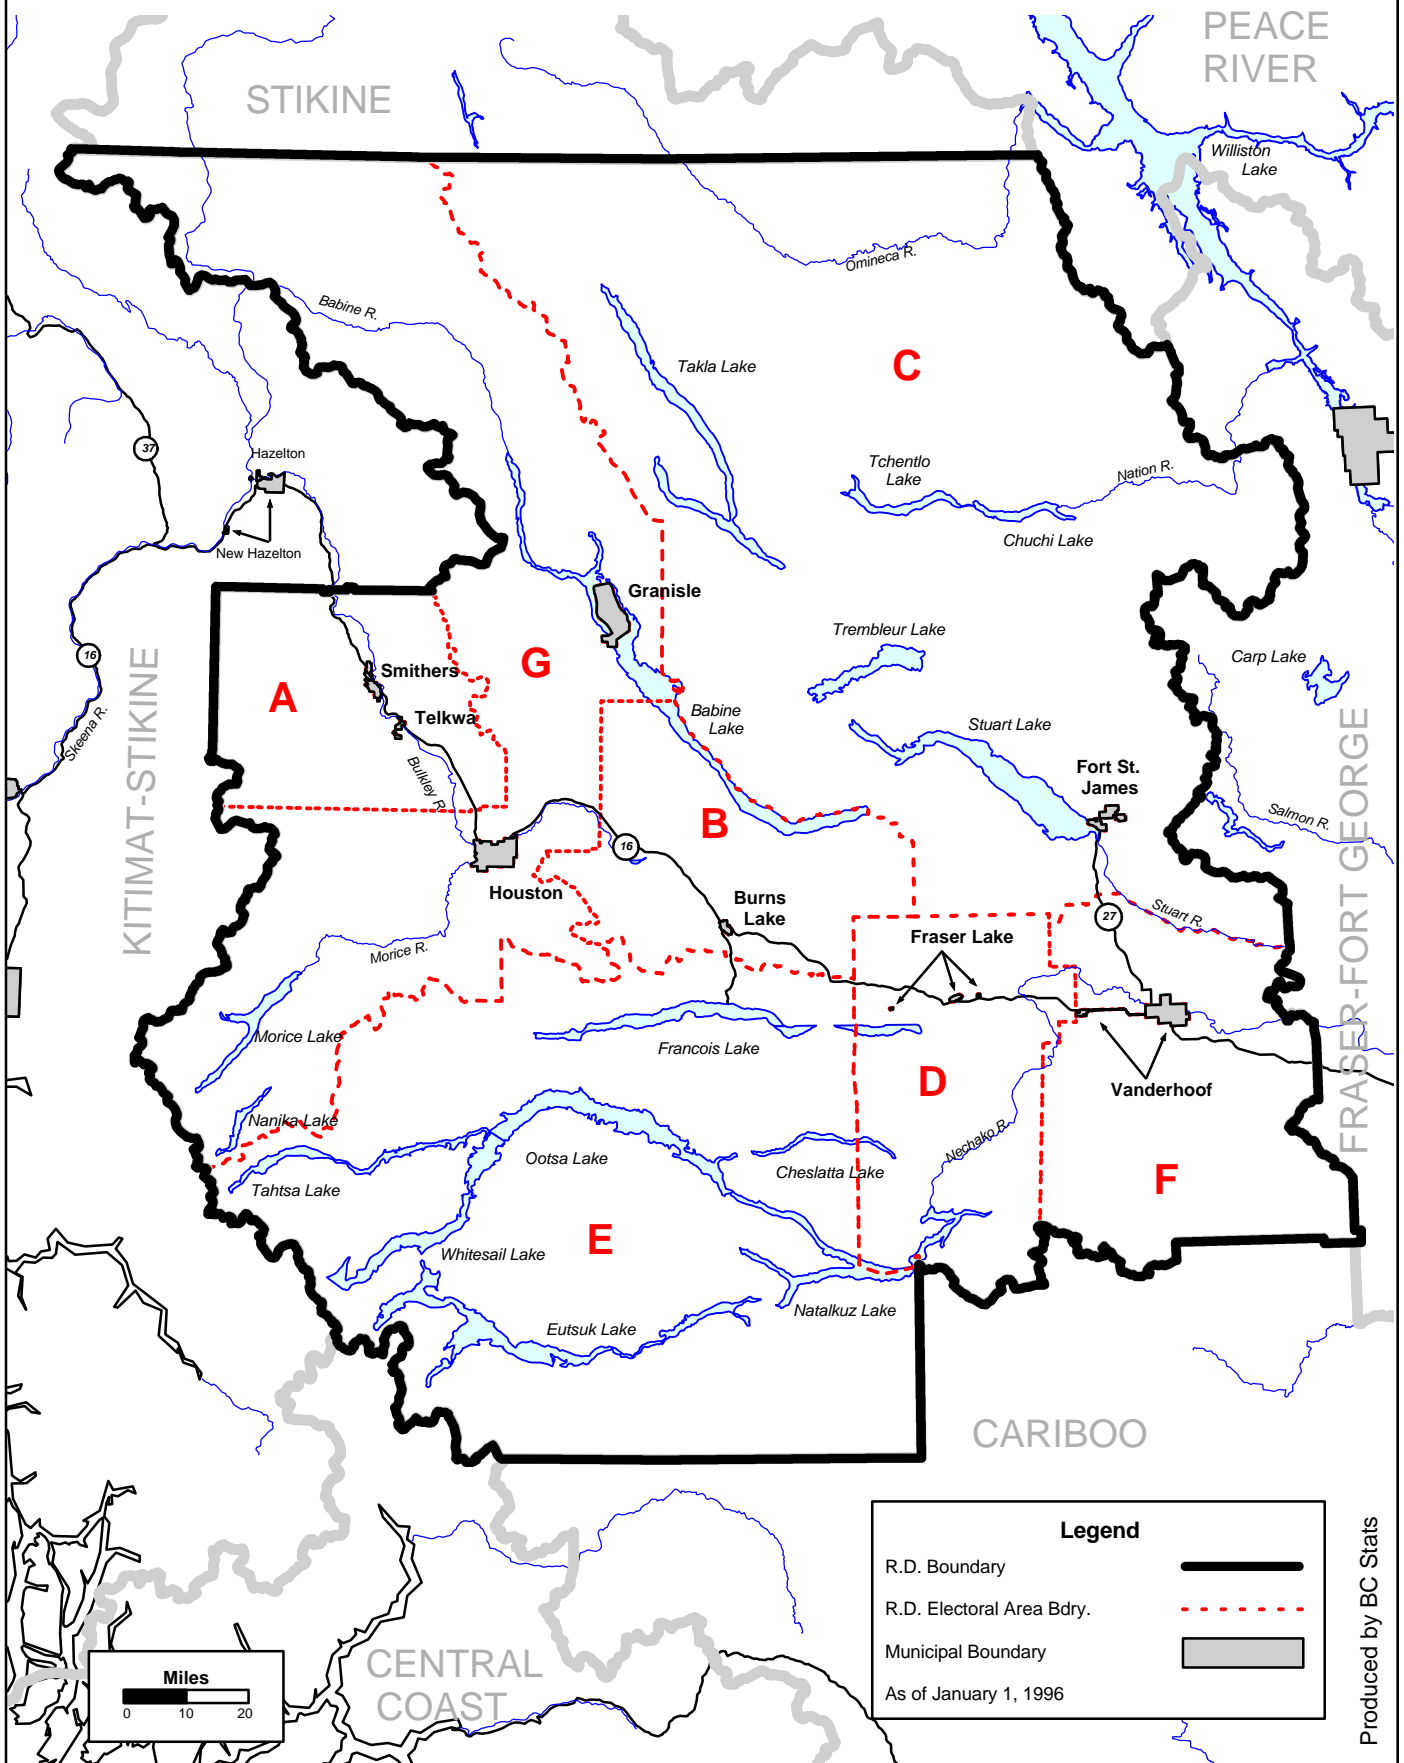

Regional District of Bulkley-Nechako

Legend	
R.D. Boundary	
R.D. Electoral Area Bdry.	
Municipal Boundary	
As of January 1, 1996	