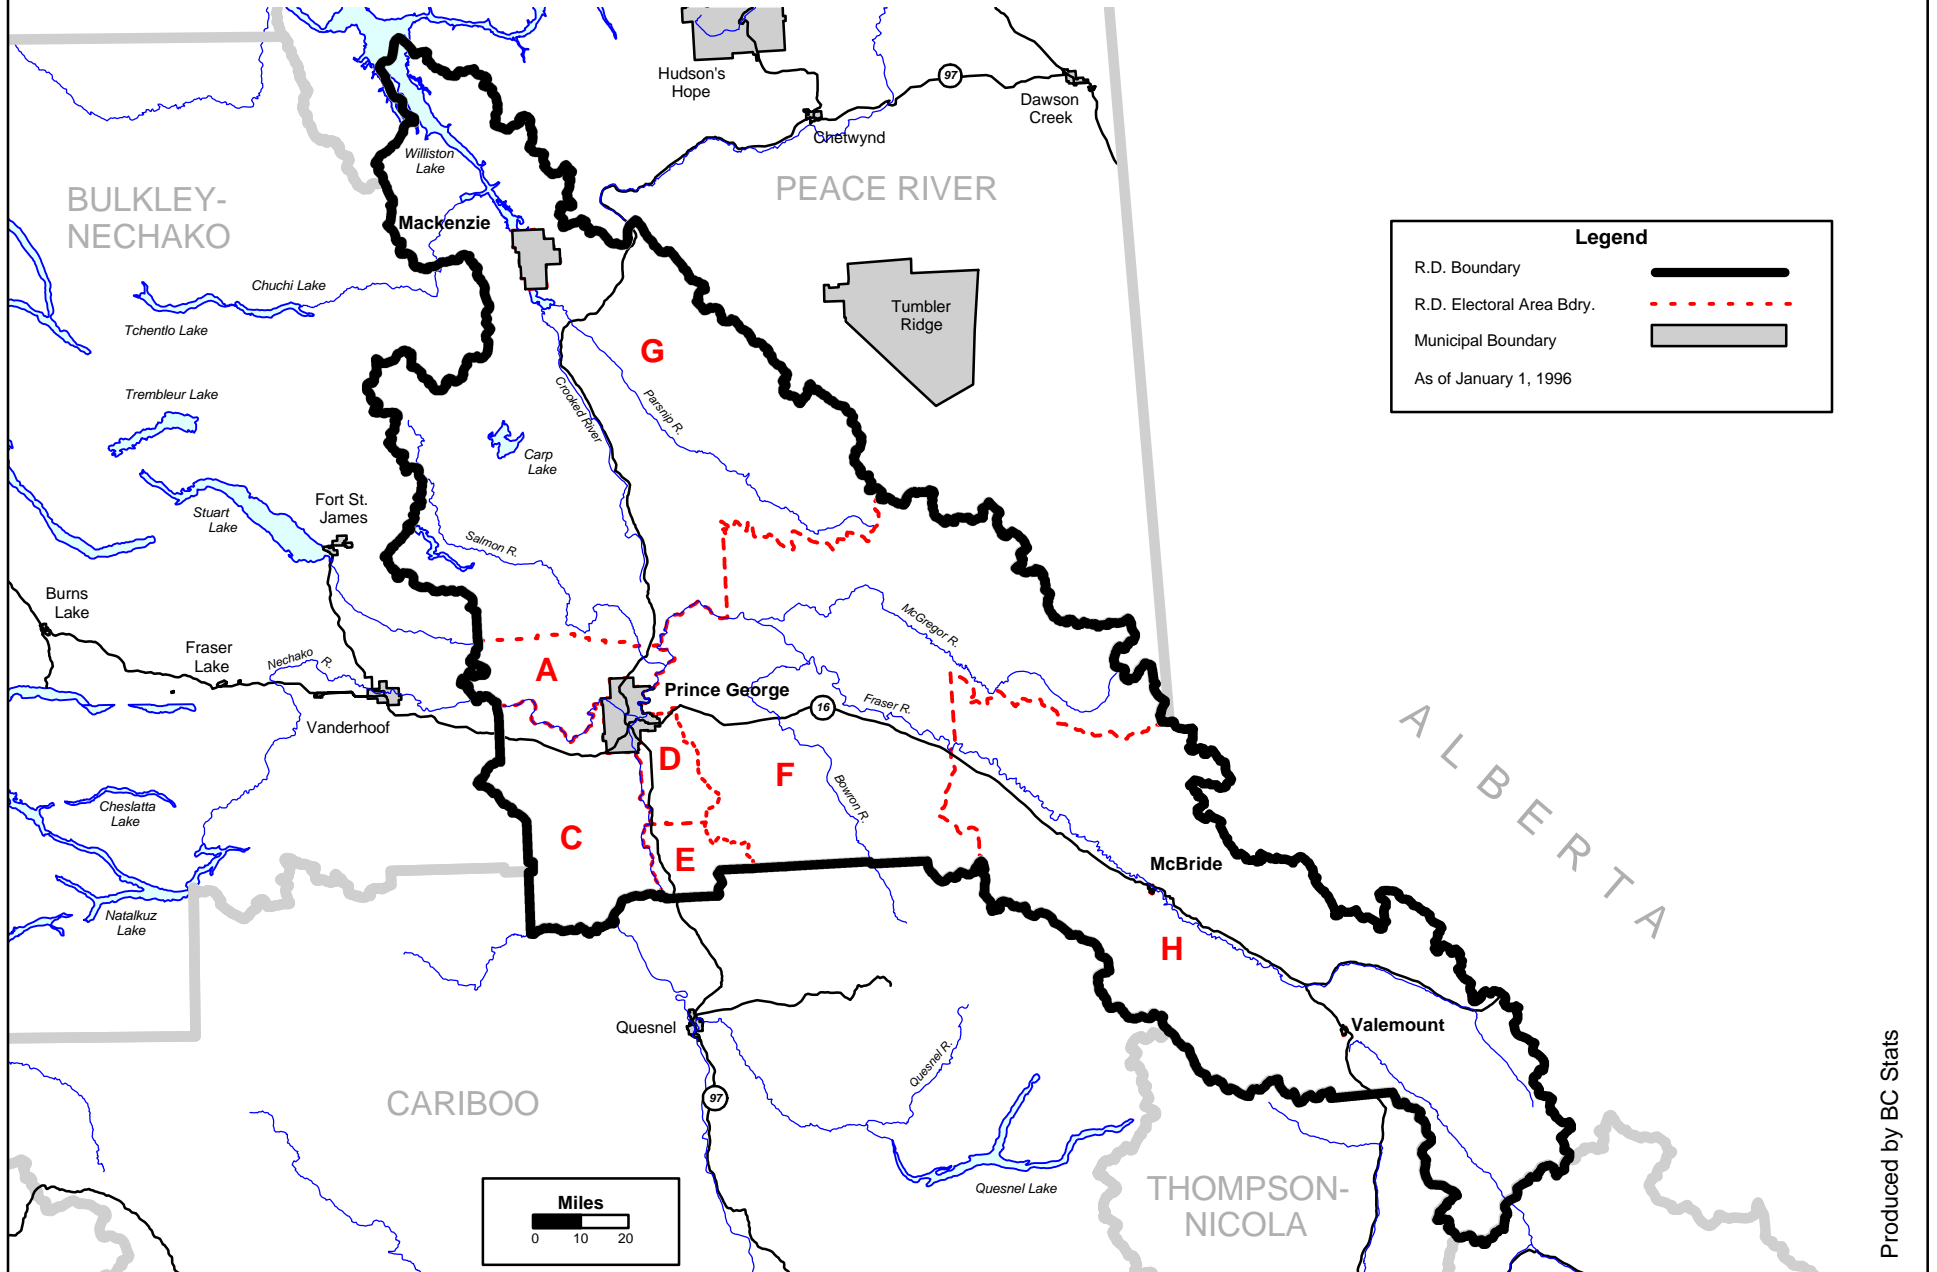

Regional District of Fraser-Fort George

Legend

- R.D. Boundary
- R.D. Electoral Area Bdry.
- Municipal Boundary

As of January 1, 1996