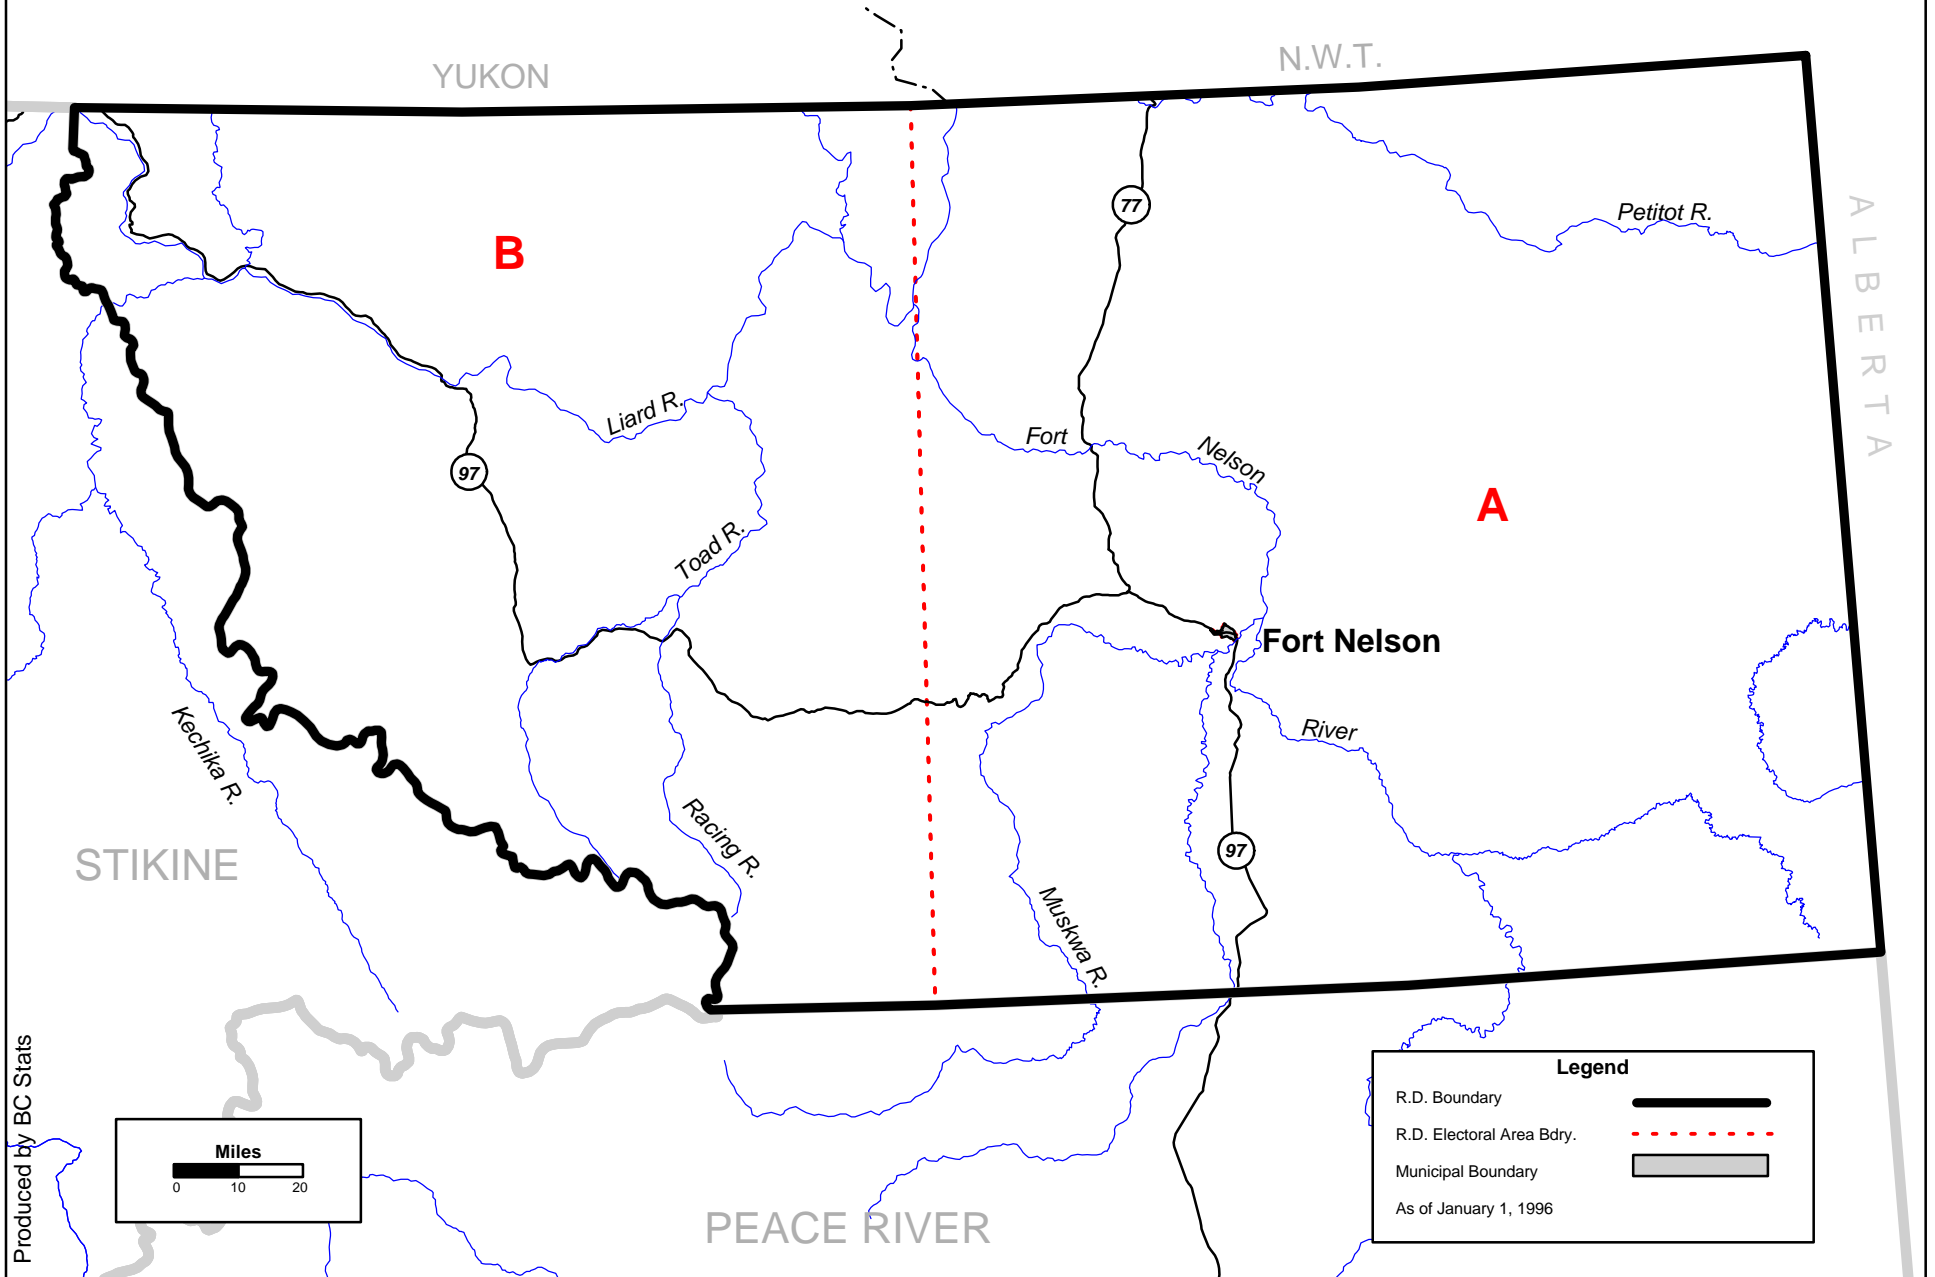

Fort Nelson-Liard Regional District

YUKON

N.W.T.

ALBERTA

B

A

STIKINE

PEACE RIVER

Produced by BC Stats

Legend

- R.D. Boundary
- R.D. Electoral Area Bdry.
- Municipal Boundary

As of January 1, 1996