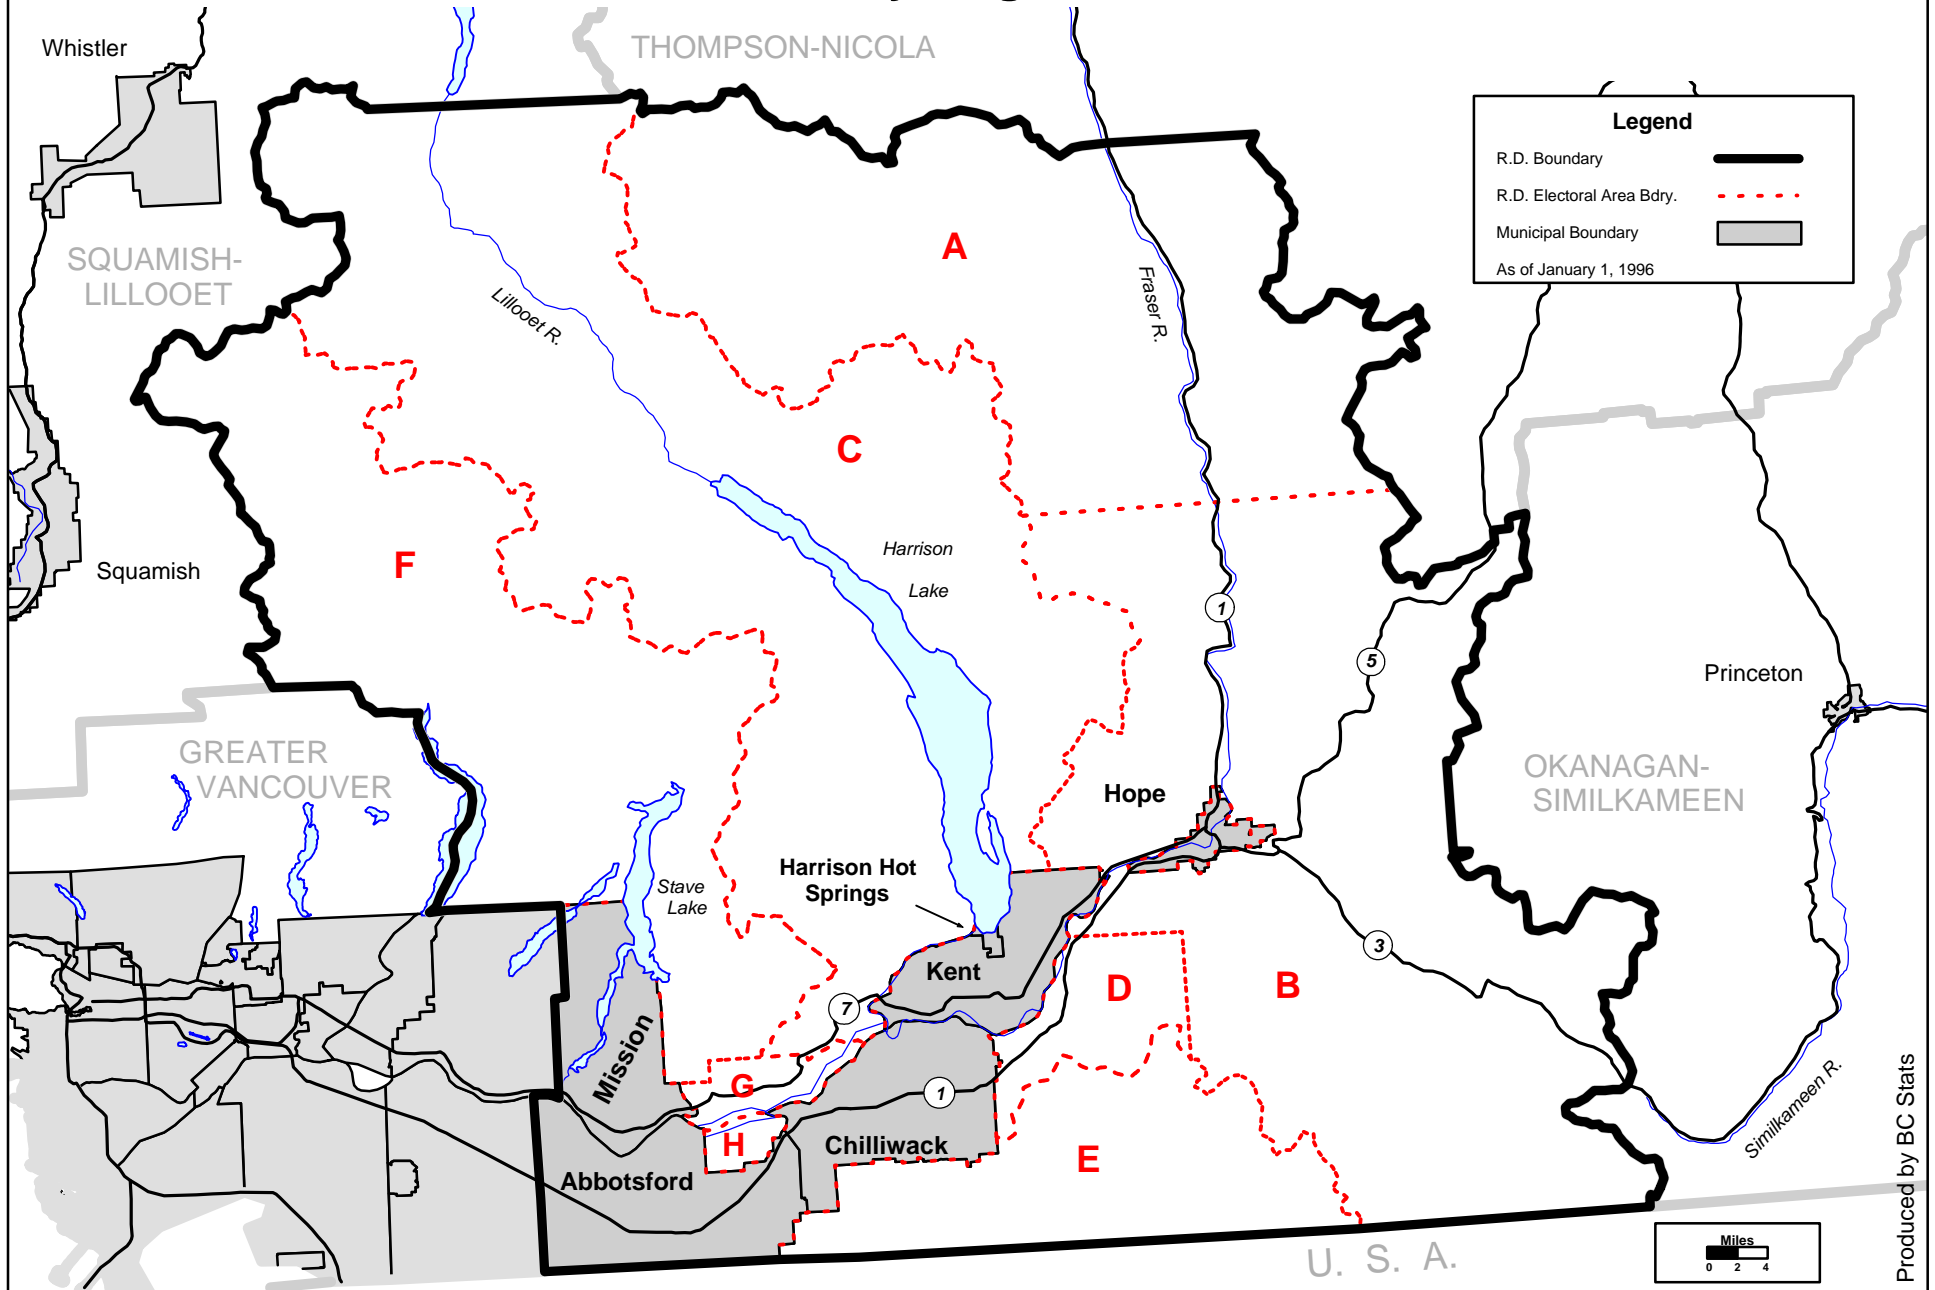

Fraser Valley Regional District

Legend

- R.D. Boundary
- R.D. Electoral Area Bdry.
- Municipal Boundary
- As of January 1, 1996