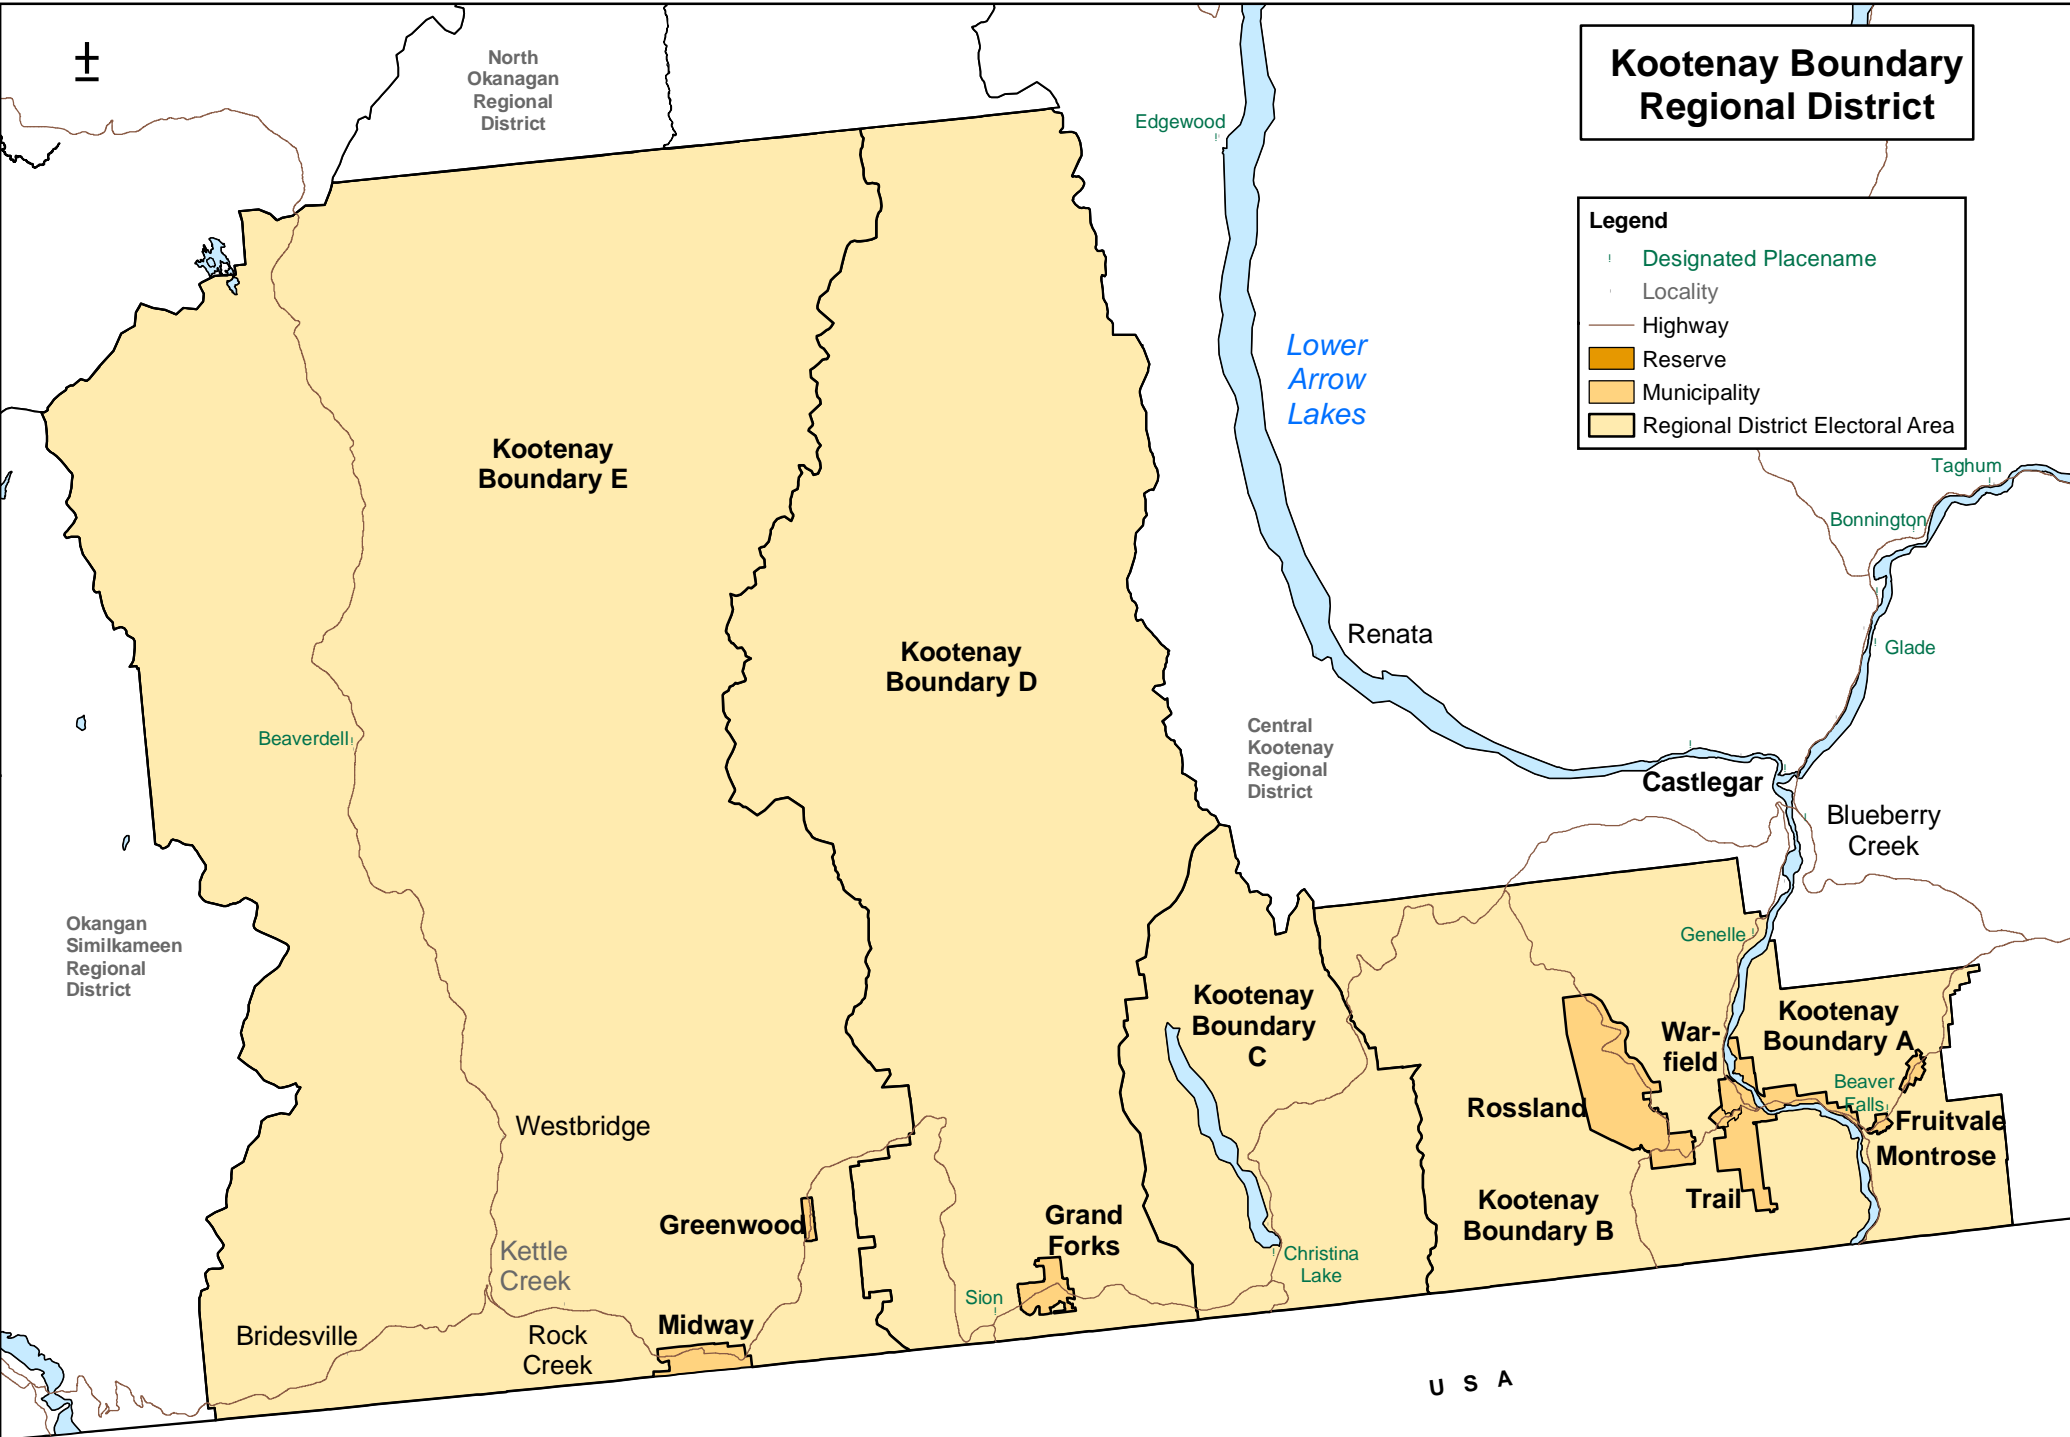

Kootenay Boundary Regional District

Legend

- | Designated Placename
- | Locality
- Highway
- Reserve
- Municipality
- Regional District Electoral Area

0 2 4 8
Kilometers