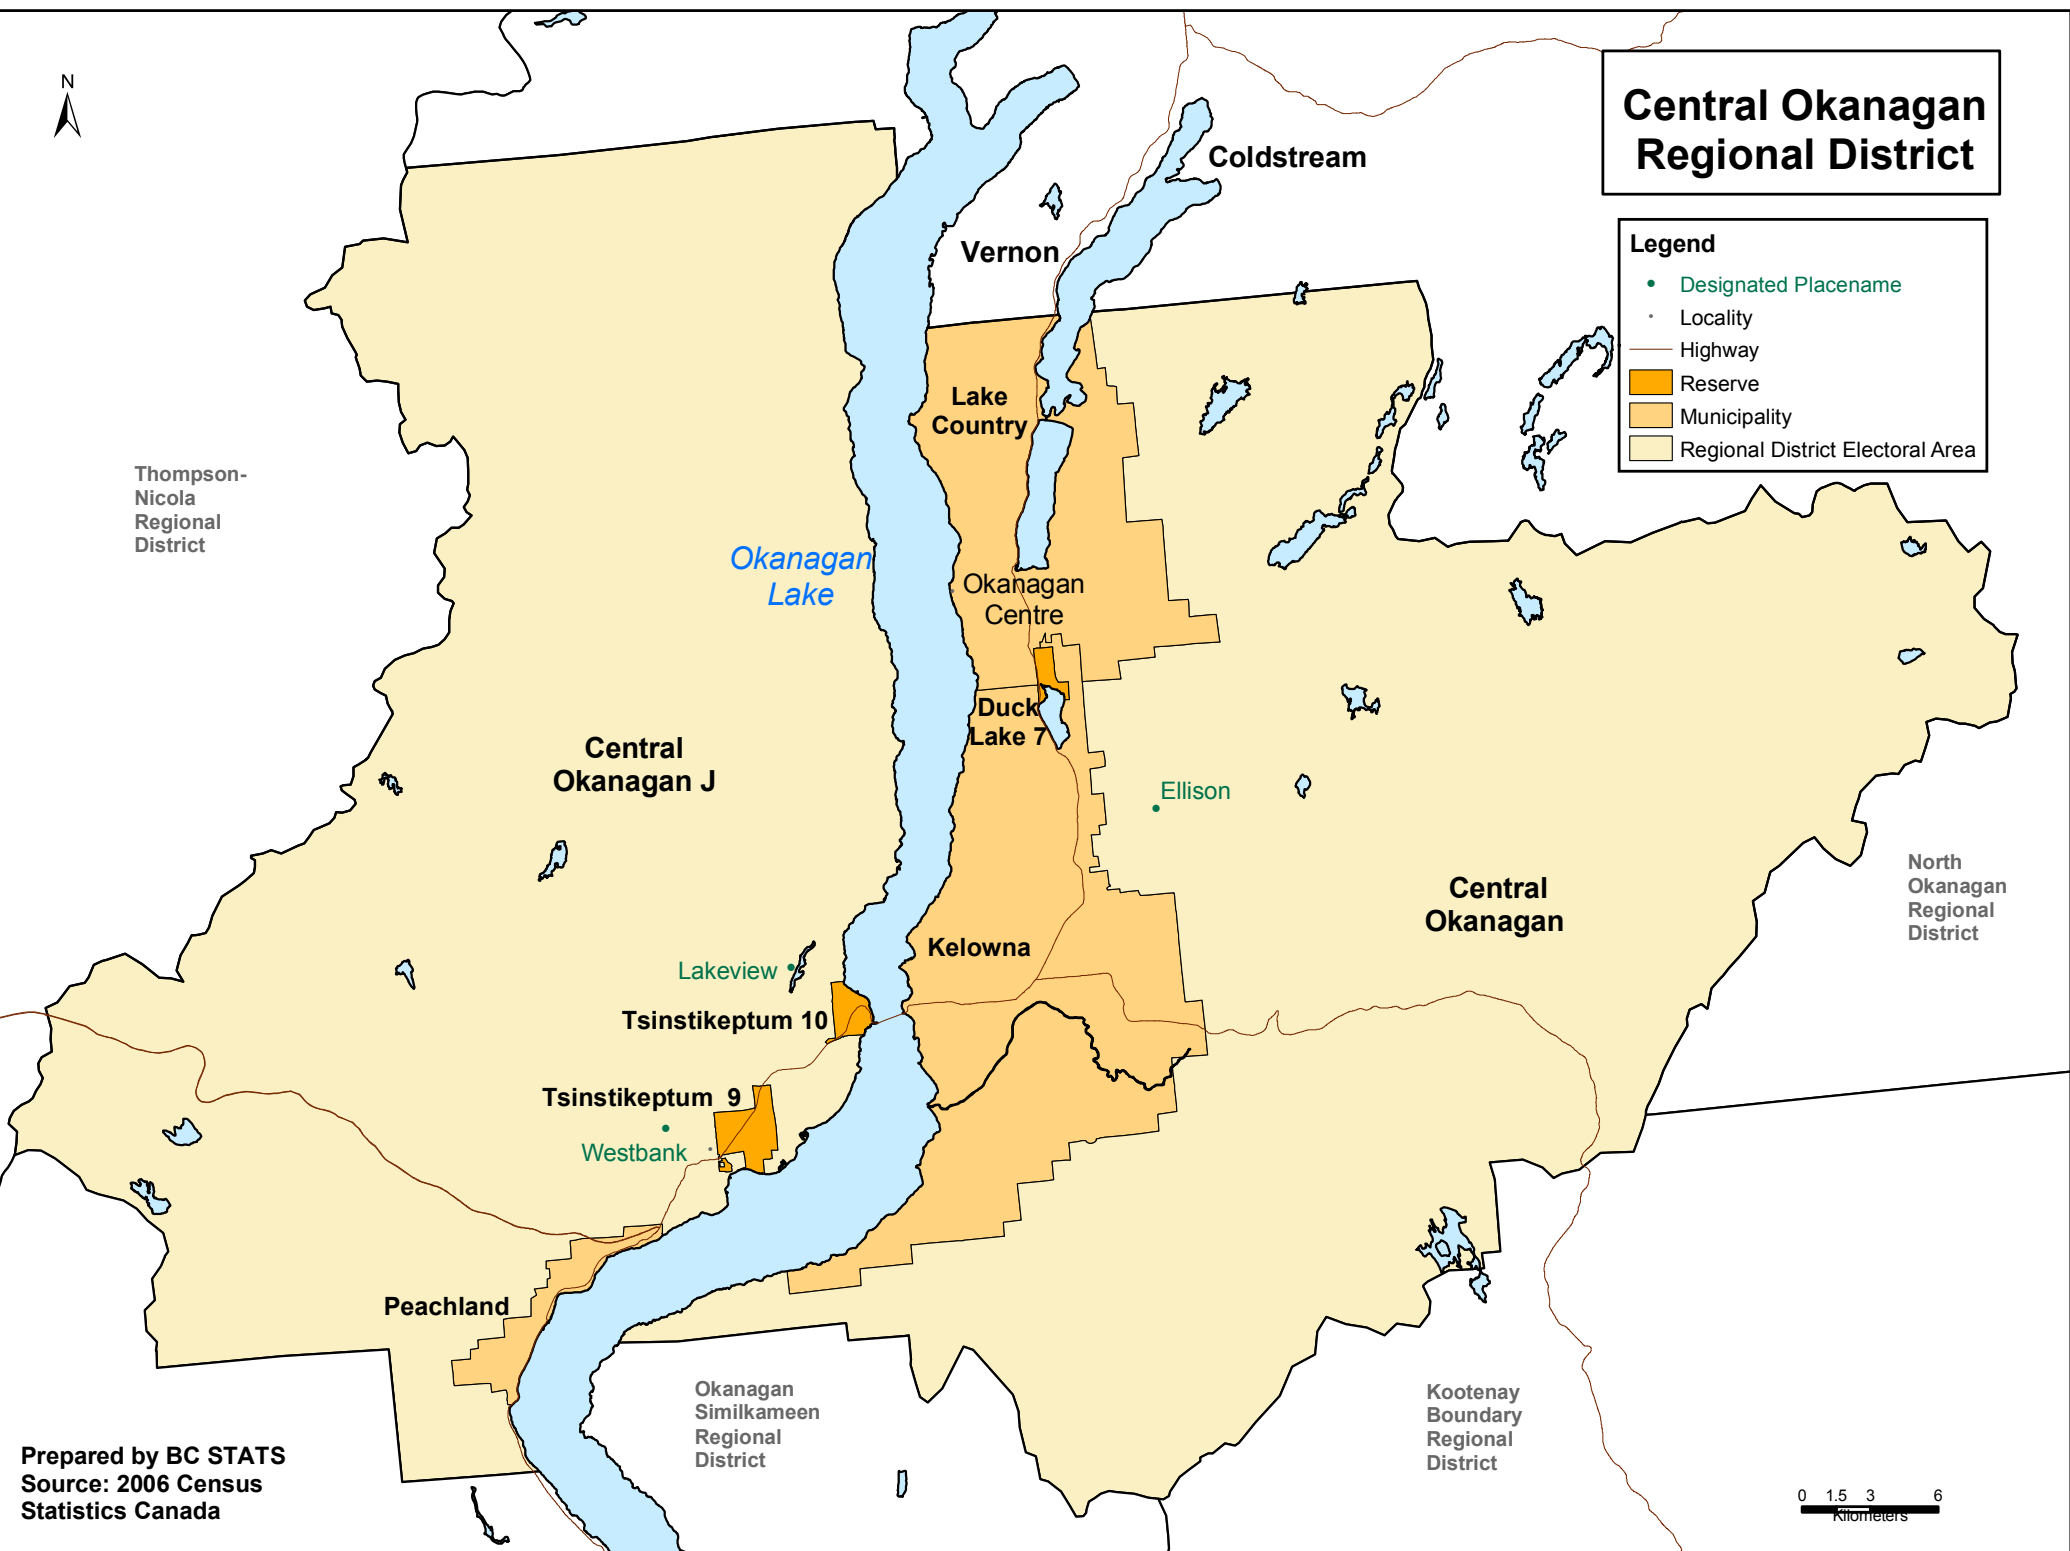

# Central Okanagan Regional District

**Legend**

- Designated Placename
- Locality
- Highway
- Reserve
- Municipality
- Regional District Electoral Area

Thompson-Nicola Regional District

Coldstream

Vernon

Lake Country

Okanagan Lake

Okanagan Centre

Duck Lake 7

Ellison

Central Okanagan J

Central Okanagan

North Okanagan Regional District

Kelowna

Lakeview

Tsinstikeptum 10

Tsinstikeptum 9

Westbank

Peachland

Okanagan Similkameen Regional District

Kootenay Boundary Regional District