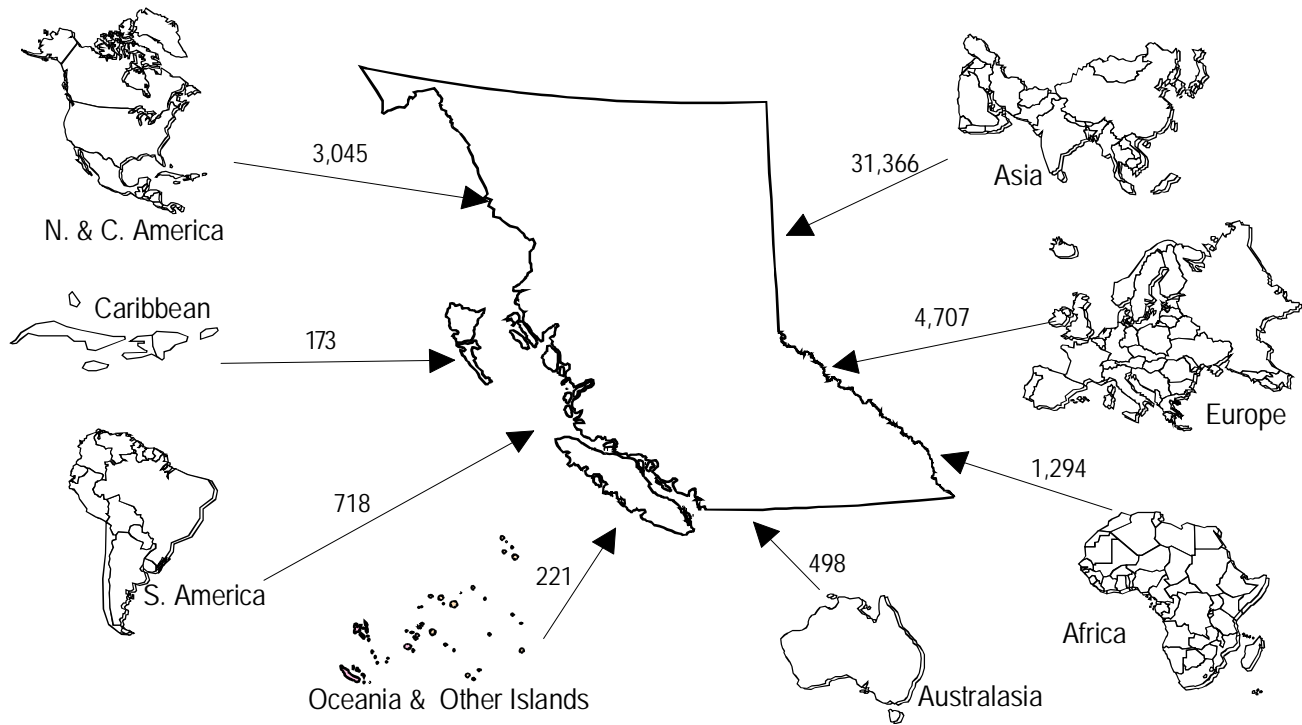

**B.C. Immigration by Area of Last Permanent Residence  
January to December, 2006  
Total Landings: 42,084 Persons**

**Table 1: Immigrant Landings to B.C. and Canada - January to December, 2006**

<b>SOURCE</b>	<b>Vancouver Area</b>	<b>Rest of B.C. *</b>	<b>Total B.C.</b>
<b>Europe</b>	3,570	1,137	4,707
<b>Africa</b>	981	313	1,294
<b>Asia</b>	29,710	1,656	31,366
<b>China-Mainland</b>	10,638	292	10,930
<b>India</b>	5,509	457	5,966
<b>Taiwan</b>	1,837	85	1,922
<b>Hong Kong</b>	409	17	426
<b>Australasia</b>	359	139	498
<b>N &amp; C America</b>	2,208	837	3,045
<b>U.S.A.</b>	1,678	759	2,437
<b>Caribbean</b>	127	46	173
<b>South America</b>	600	118	718
<b>Oceania</b>	212	9	221
<b>Not Stated</b>	57	5	62
<b>All Areas</b>	<b>37,824</b>	<b>4,260</b>	<b>42,084</b>

\* "Rest of B.C." also includes immigrants with unknown destination. Many might have been destined for Vancouver Area.  
 -- indicates data suppression for confidentiality OR no value

Prepared By: BC Stats  
 Date: May, 2009

Data Provided By:  
 Citizenship and Immigration Canada