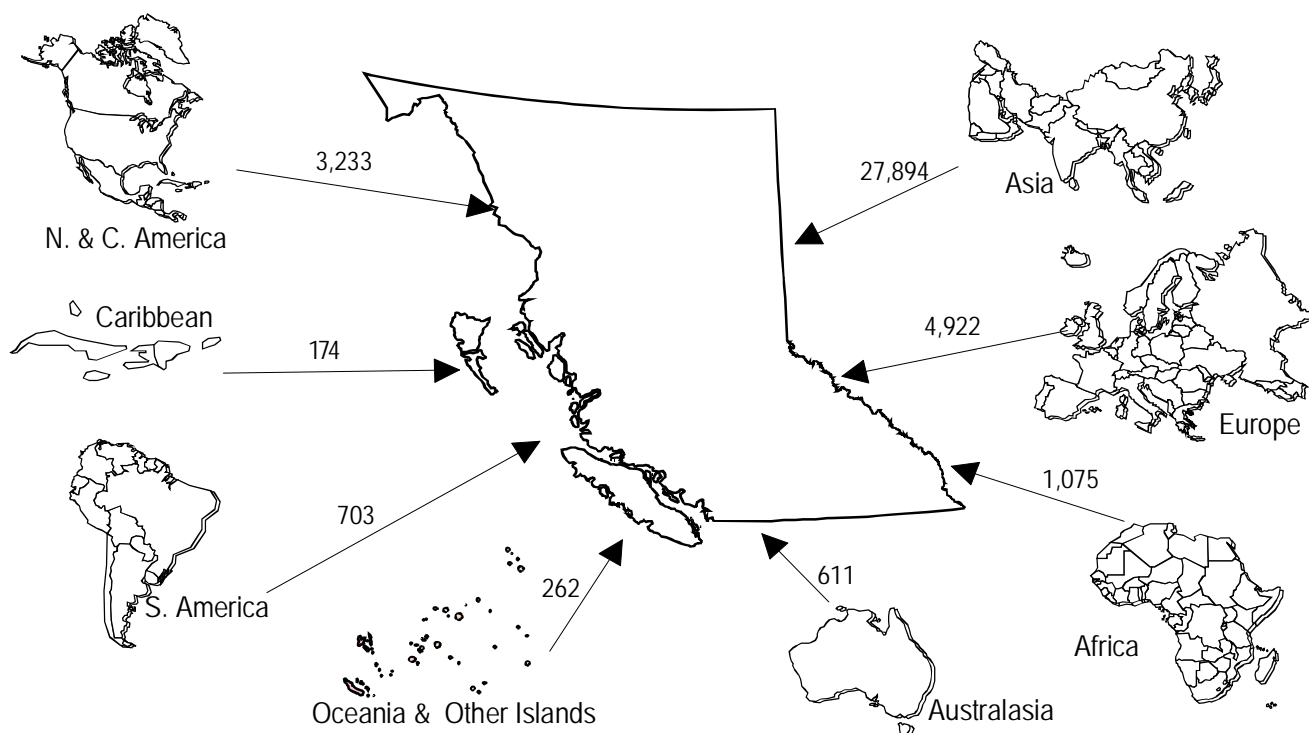

**B.C. Immigration by Area of Last Permanent Residence
January to December, 2007
Total Landings: 38,962 Persons**

Table 1: Immigrant Landings to B.C. and Canada - January to December, 2007

SOURCE	Vancouver Area	Rest of B.C. *	Total B.C.
Europe	3,509	1,413	4,922
Africa	828	67	1,075
Asia	26,277	588	27,894
China-Mainland	7,952	307	8,259
India	4,790	390	5,180
Taiwan	1,794	76	1,870
Hong Kong	293	14	307
Australasia	411	200	611
N & C America	2,372	861	3,233
U.S.A.	1,854	779	2,633
Caribbean	117	57	174
South America	584	119	703
Oceania	244	18	262
Not Stated	80	8	88
All Areas	34,422	4,540	38,962

* "Rest of B.C." also includes immigrants with unknown destination. Many might have been destined for Vancouver Area.
 -- indicates data suppression for confidentiality OR no value

Prepared By: BC Stats
 Date: May, 2009

Data Provided By:
 Citizenship and Immigration Canada