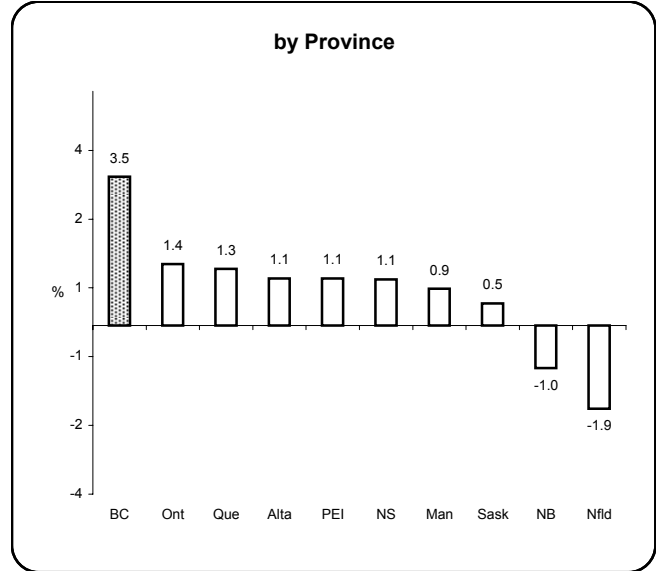

Earnings & Employment Trends ♦ August 2005

Average Weekly Wage Rate* - August 2005

Employment Growth* - August 2005

* Latest 12 month average

* Month over same month previous year (unadjusted)

Prepared by: BC STATS