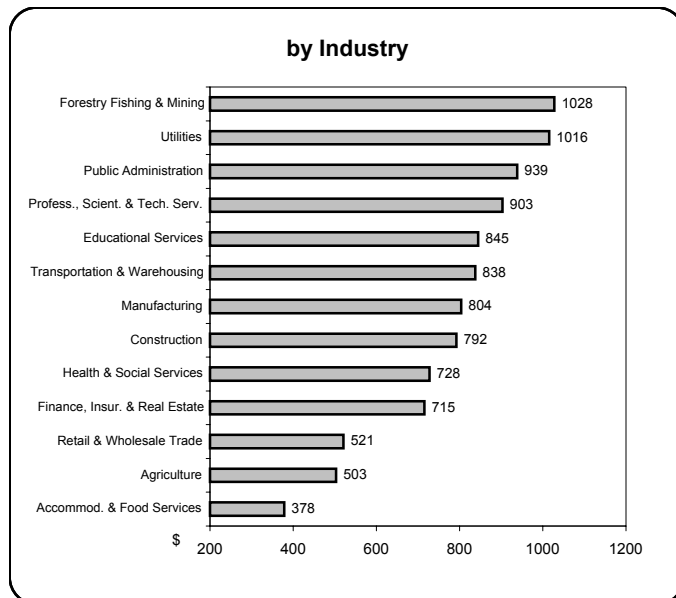

Earnings & Employment Trends ♦ August 2005

Average Weekly Wage Rate* - August 2005

Employment Growth* - August 2005

* Latest 12 month average

* Month over same month previous year (unadjusted)

Prepared by: BC STATS

Source: Statistics Canada Labour Force Survey