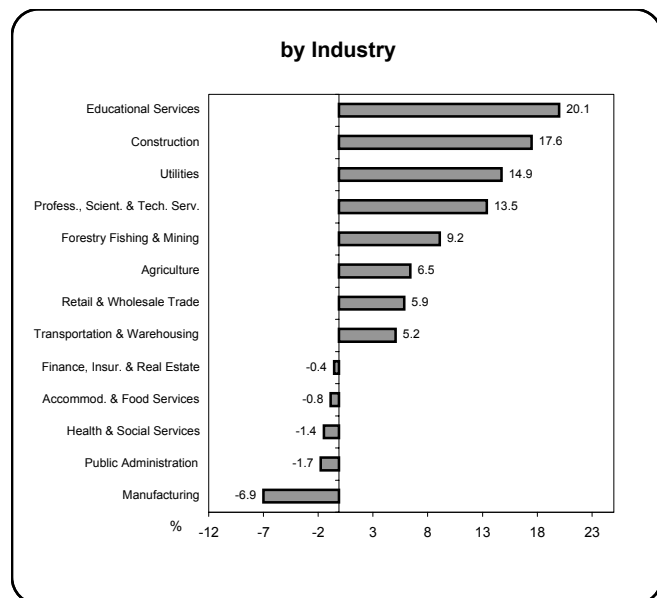

Earnings & Employment Trends ♦ August 2005

Average Weekly Wage Rate* - August 2005

Employment Growth* - August 2005

* Latest 12 month average

* Month over same month previous year (unadjusted)

Prepared by: BC STATS

Source: Statistics Canada Labour Force Survey