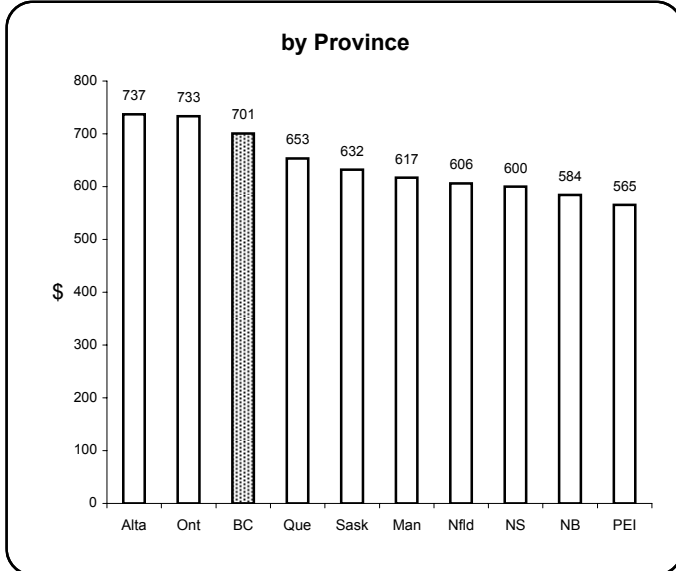

Earnings & Employment Trends ♦ August 2005

Average Weekly Wage Rate* - August 2005

Employment Growth* - August 2005

* Latest 12 month average

* Month over same month previous year (unadjusted)

Prepared by: BC STATS