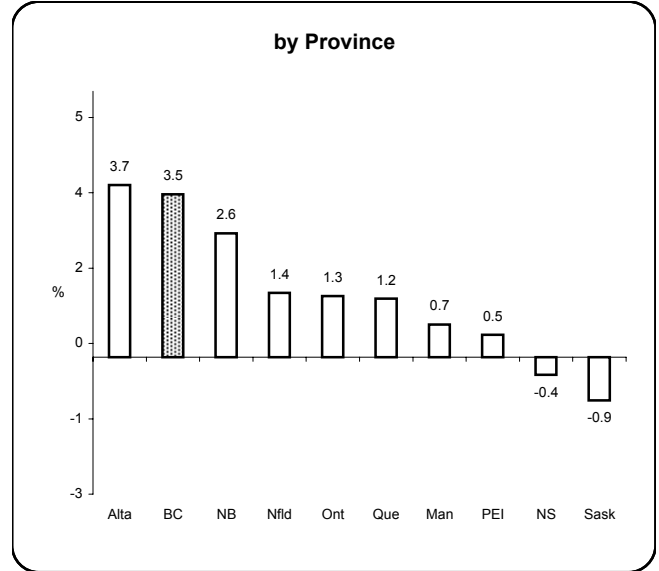

Earnings & Employment Trends ♦ February 2006

Average Weekly Wage Rate* - February 2006

Employment Growth* - February 2006

* Latest 12 month average

* Month over same month previous year (unadjusted)

Prepared by: BC STATS