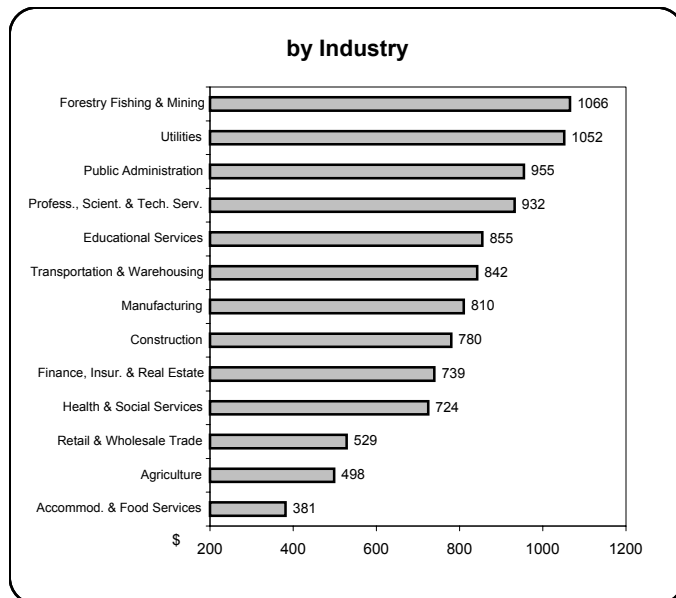

Earnings & Employment Trends ♦ February 2006

Average Weekly Wage Rate* - February 2006

Employment Growth* - February 2006

* Latest 12 month average

* Month over same month previous year (unadjusted)

Prepared by: BC STATS

Source: Statistics Canada Labour Force Survey