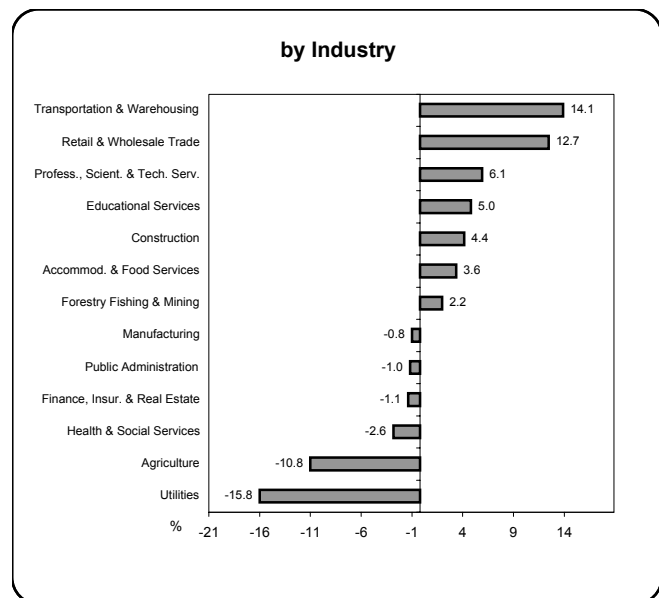

Earnings & Employment Trends ♦ February 2006

Average Weekly Wage Rate* - February 2006

Employment Growth* - February 2006

* Latest 12 month average

* Month over same month previous year (unadjusted)

Prepared by: BC STATS

Source: Statistics Canada Labour Force Survey