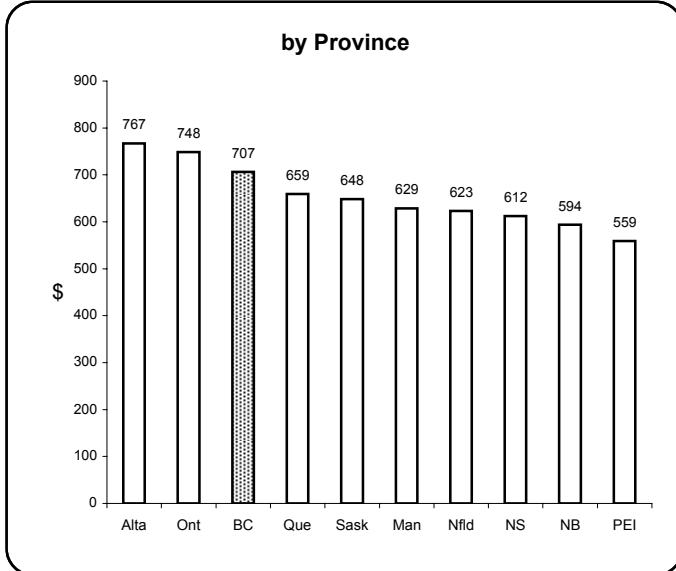

Earnings & Employment Trends ♦ February 2006

Average Weekly Wage Rate* - February 2006

Employment Growth* - February 2006

* Latest 12 month average

* Month over same month previous year (unadjusted)

Prepared by: BC STATS