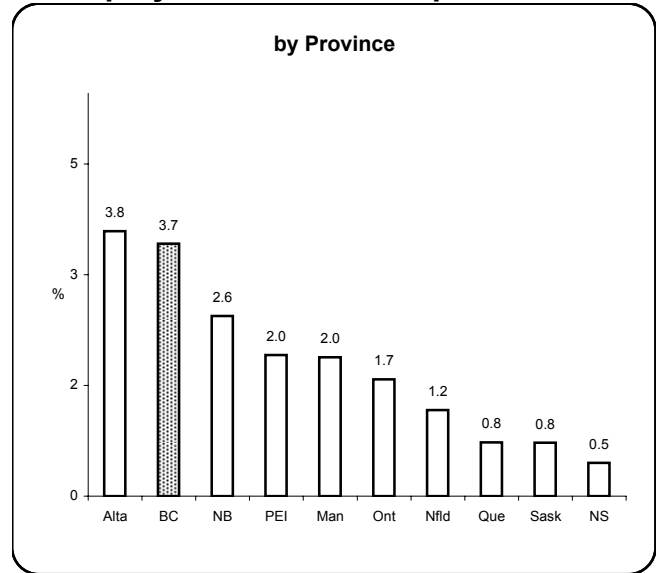

## Earnings & Employment Trends ♦ April 2006

**Average Weekly Wage Rate\* - April 2006**

**Employment Growth\* - April 2006**

**by Industry**

\* Latest 12 month average

**by Industry**

\* Month over same month previous year (unadjusted)