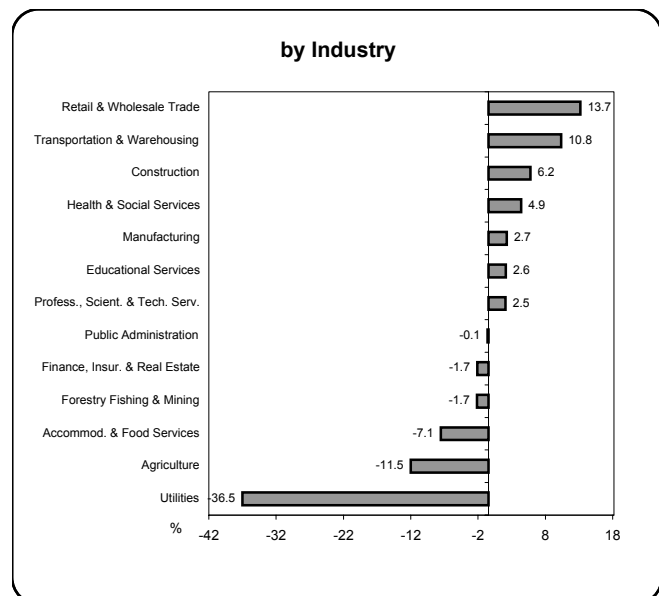

## Earnings & Employment Trends ♦ April 2006

**Average Weekly Wage Rate\* - April 2006**

**Employment Growth\* - April 2006**

**by Industry**

\* Latest 12 month average

**by Industry**

\* Month over same month previous year (unadjusted)