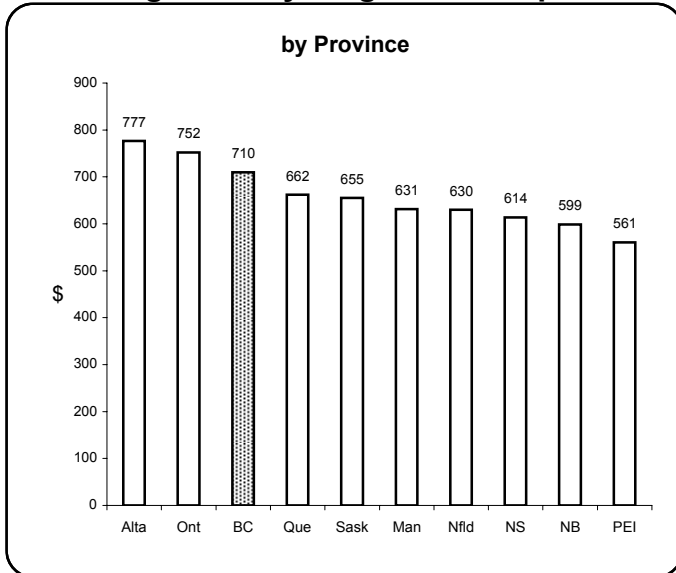

## Earnings & Employment Trends ♦ April 2006

**Average Weekly Wage Rate\* - April 2006**

**Employment Growth\* - April 2006**

**by Industry**

\* Latest 12 month average

**by Industry**

\* Month over same month previous year (unadjusted)