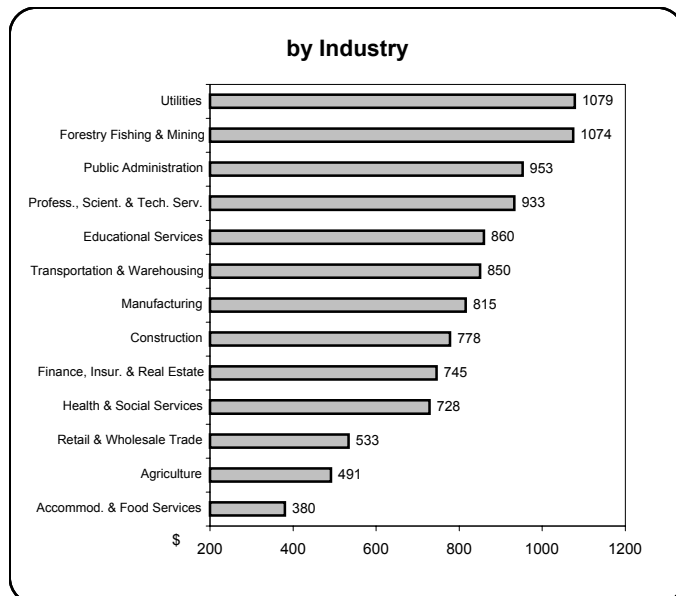

## Earnings & Employment Trends ♦ April 2006

**Average Weekly Wage Rate\* - April 2006**

**Employment Growth\* - April 2006**

**by Industry**

\* Latest 12 month average

**by Industry**

\* Month over same month previous year (unadjusted)