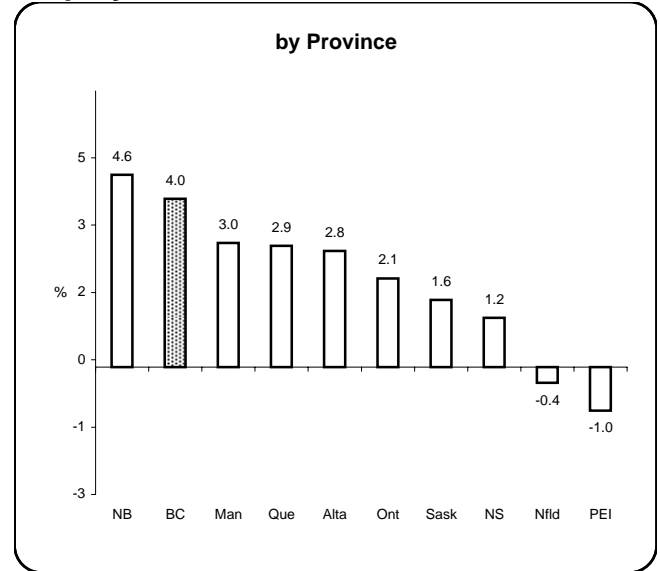

Earnings & Employment Trends ♦ November 2007

Average Weekly Wage Rate* - November 2007

Employment Growth* - November 2007

* Latest 12 month average

* Month over same month previous year (unadjusted)

Prepared by: BC STATS