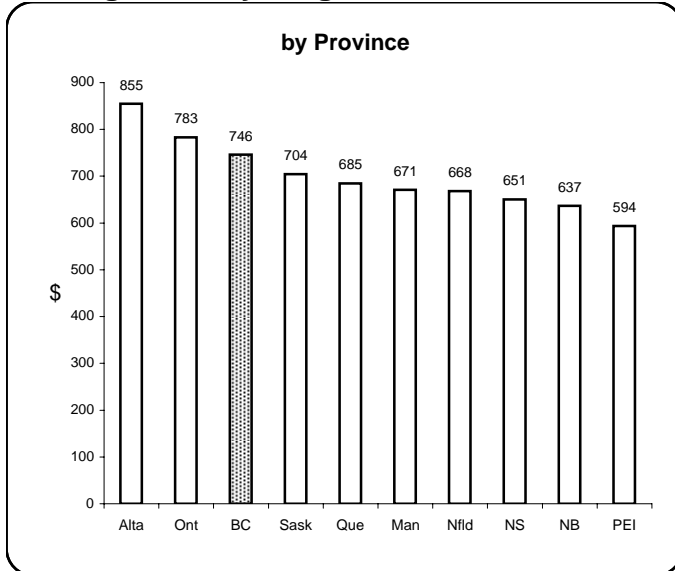

Earnings & Employment Trends ♦ November 2007

Average Weekly Wage Rate* - November 2007

Employment Growth* - November 2007

* Latest 12 month average

* Month over same month previous year (unadjusted)

Prepared by: BC STATS