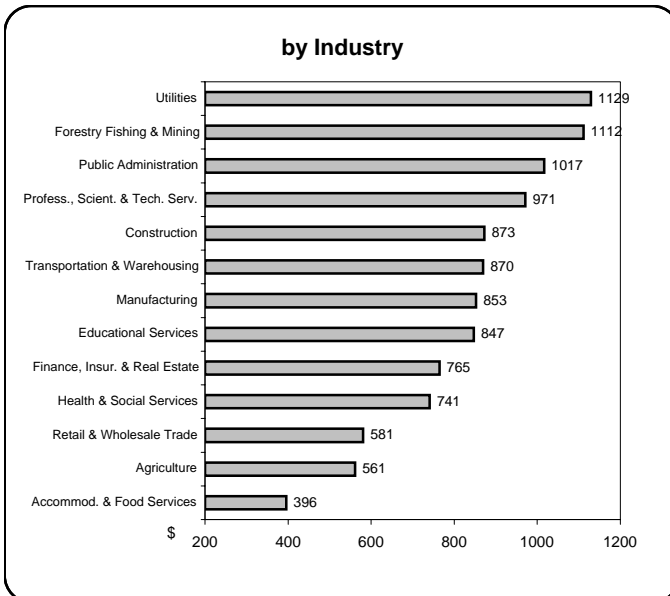

Earnings & Employment Trends ♦ November 2007

Average Weekly Wage Rate* - November 2007

Employment Growth* - November 2007

* Latest 12 month average

* Month over same month previous year (unadjusted)

Prepared by: BC STATS

Source: Statistics Canada Labour Force Survey