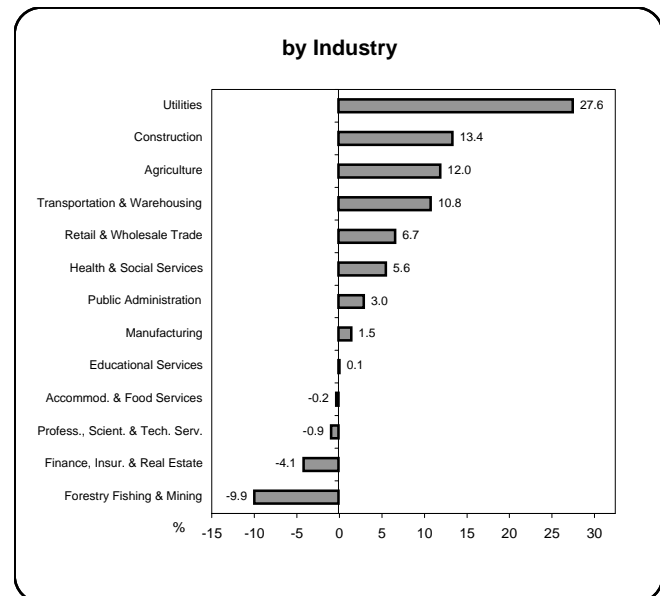

Earnings & Employment Trends ♦ November 2007

Average Weekly Wage Rate* - November 2007

Employment Growth* - November 2007

* Latest 12 month average

* Month over same month previous year (unadjusted)

Prepared by: BC STATS

Source: Statistics Canada Labour Force Survey