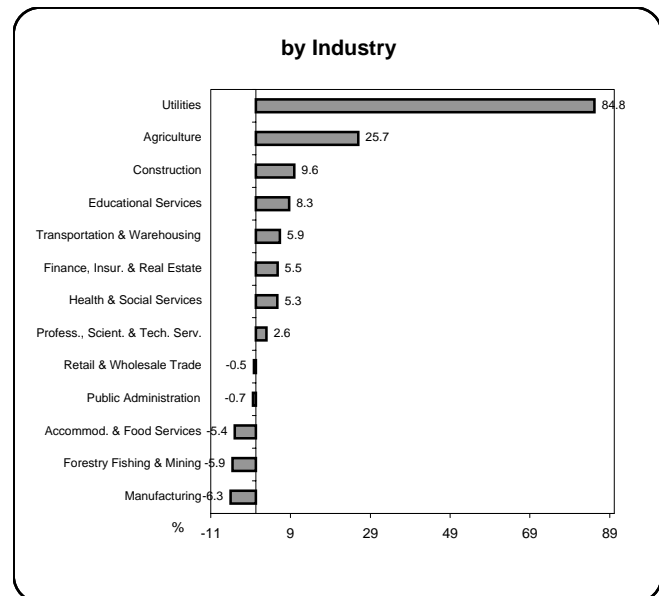

## Earnings & Employment Trends ♦ January 2008

**Average Weekly Wage Rate\* - January 2008**

**Employment Growth\* - January 2008**

\* Latest 12 month average

\* Month over same month previous year (unadjusted)