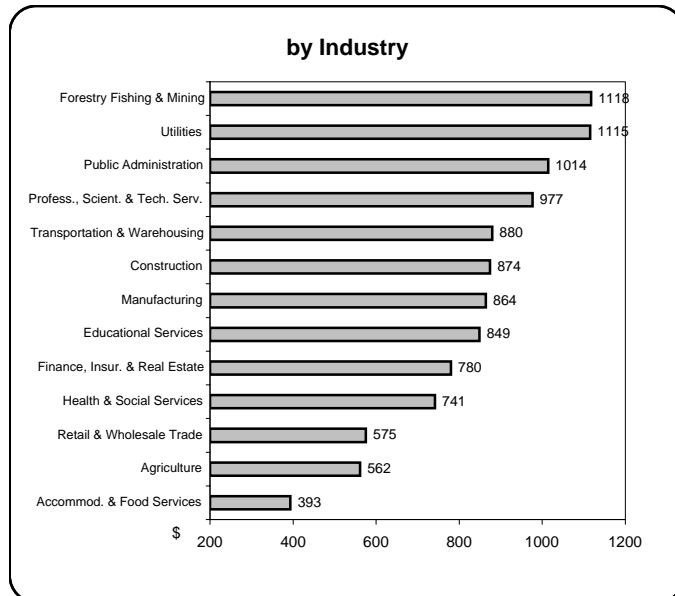

## Earnings & Employment Trends ♦ January 2008

**Average Weekly Wage Rate\* - January 2008**

**Employment Growth\* - January 2008**

\* Latest 12 month average

\* Month over same month previous year (unadjusted)