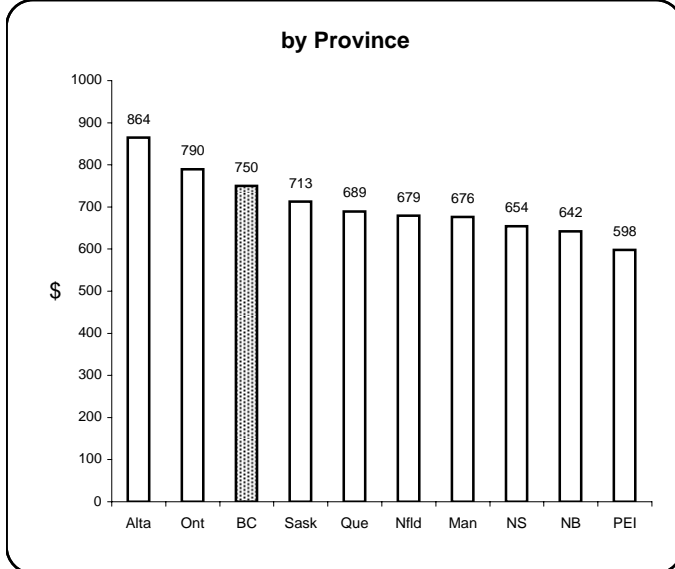

## Earnings & Employment Trends ♦ January 2008

**Average Weekly Wage Rate\* - January 2008**

**Employment Growth\* - January 2008**

\* Latest 12 month average

\* Month over same month previous year (unadjusted)