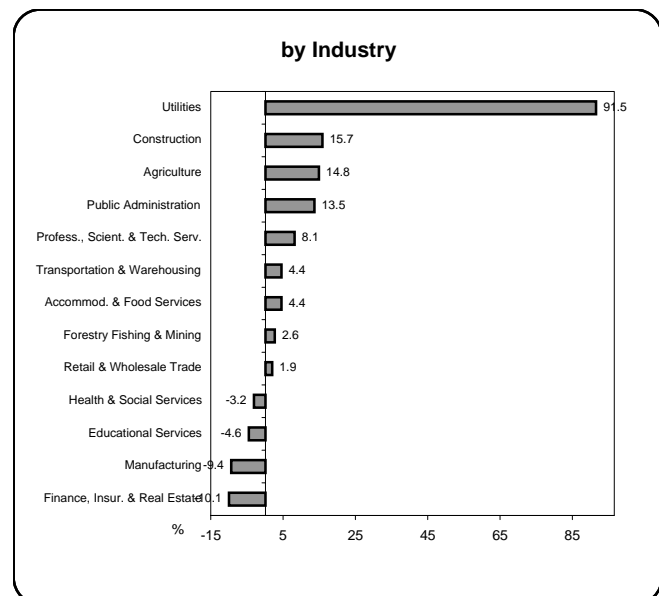

Earnings & Employment Trends ♦ March 2008

Average Weekly Wage Rate* - March 2008

Employment Growth* - March 2008

by Industry

* Latest 12 month average

by Industry

* Month over same month previous year (unadjusted)