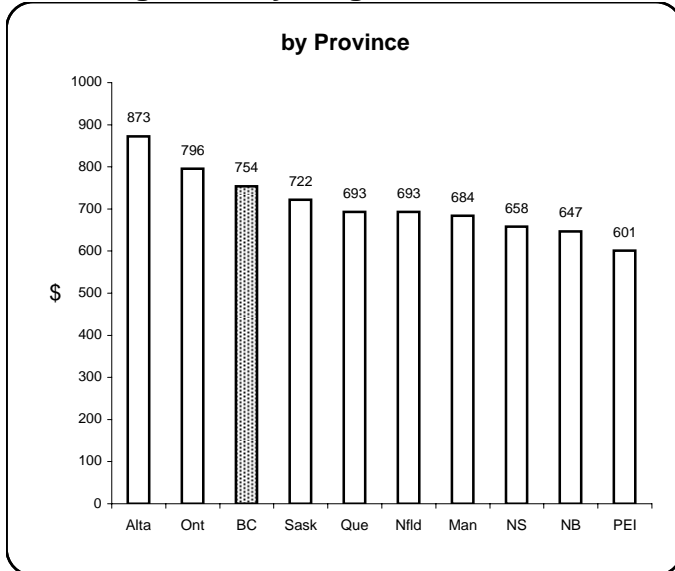

Earnings & Employment Trends ♦ March 2008

Average Weekly Wage Rate* - March 2008

Employment Growth* - March 2008

by Industry

* Latest 12 month average

by Industry

* Month over same month previous year (unadjusted)