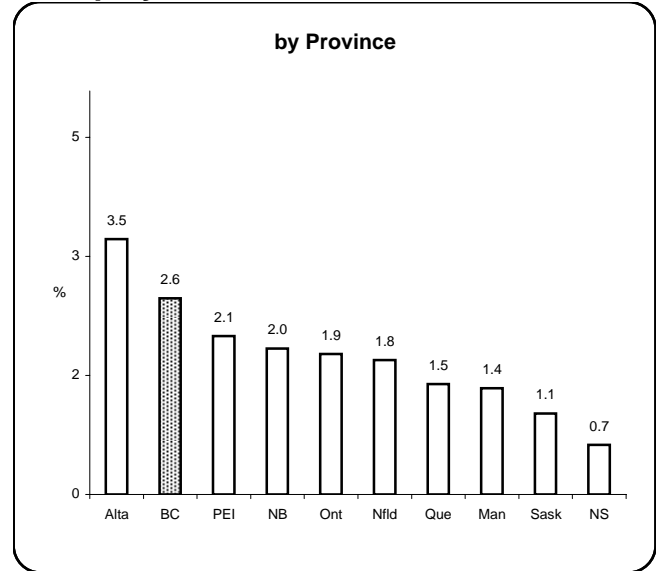

Earnings & Employment Trends ♦ March 2008

Average Weekly Wage Rate* - March 2008

Employment Growth* - March 2008

by Industry

* Latest 12 month average

by Industry

* Month over same month previous year (unadjusted)