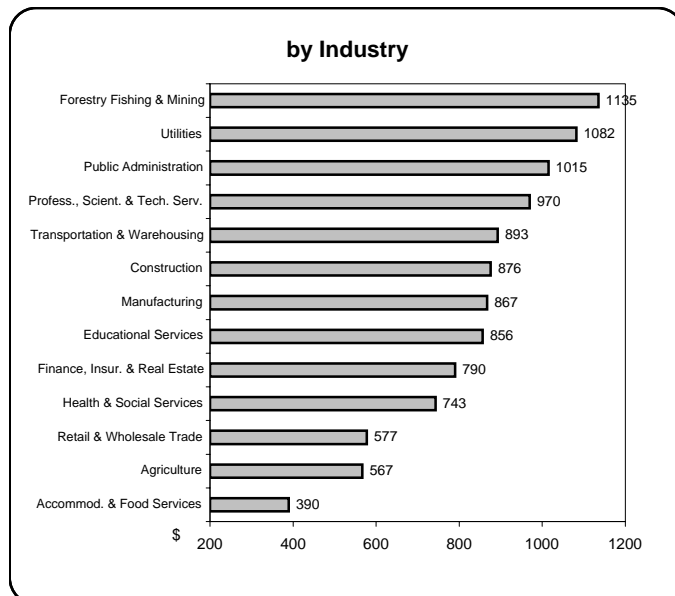

Earnings & Employment Trends ♦ March 2008

Average Weekly Wage Rate* - March 2008

Employment Growth* - March 2008

by Industry

* Latest 12 month average

by Industry

* Month over same month previous year (unadjusted)