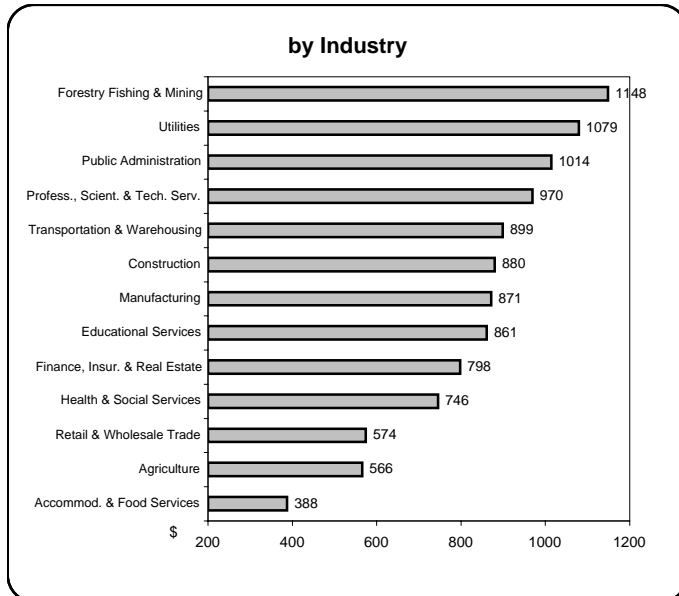

Earnings & Employment Trends ♦ April 2008

Average Weekly Wage Rate* - April 2008

Employment Growth* - April 2008

by Industry

* Latest 12 month average

by Industry

* Month over same month previous year (unadjusted)