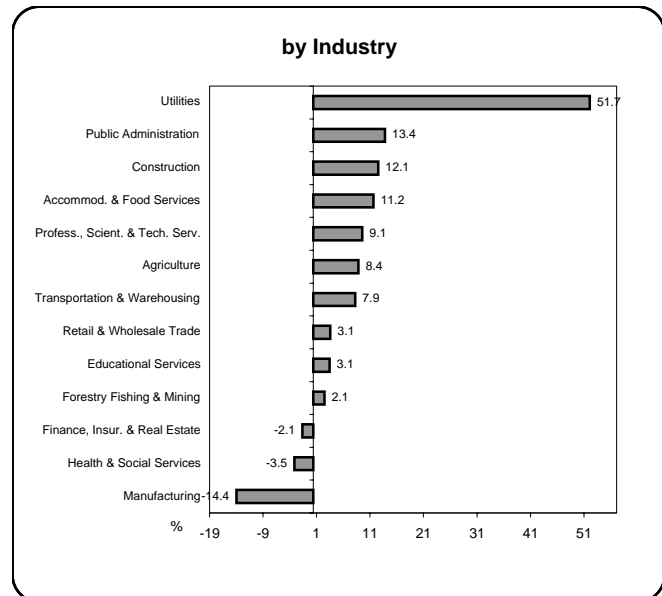

Earnings & Employment Trends ♦ April 2008

Average Weekly Wage Rate* - April 2008

Employment Growth* - April 2008

by Industry

* Latest 12 month average

by Industry

* Month over same month previous year (unadjusted)