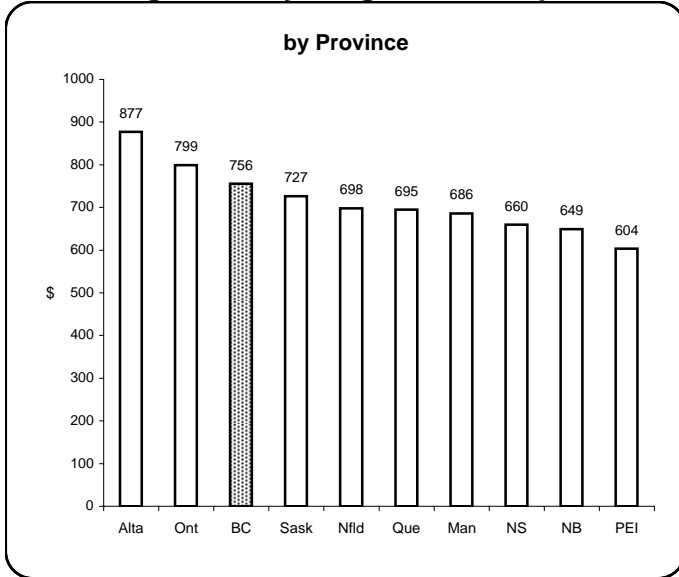

Earnings & Employment Trends ♦ April 2008

Average Weekly Wage Rate* - April 2008

Employment Growth* - April 2008

by Industry

* Latest 12 month average

by Industry

* Month over same month previous year (unadjusted)