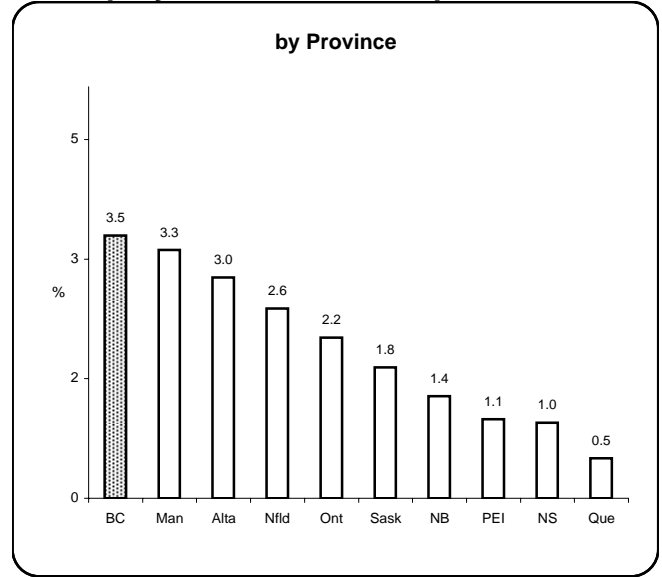

Earnings & Employment Trends ♦ April 2008

Average Weekly Wage Rate* - April 2008

Employment Growth* - April 2008

by Industry

* Latest 12 month average

by Industry

* Month over same month previous year (unadjusted)