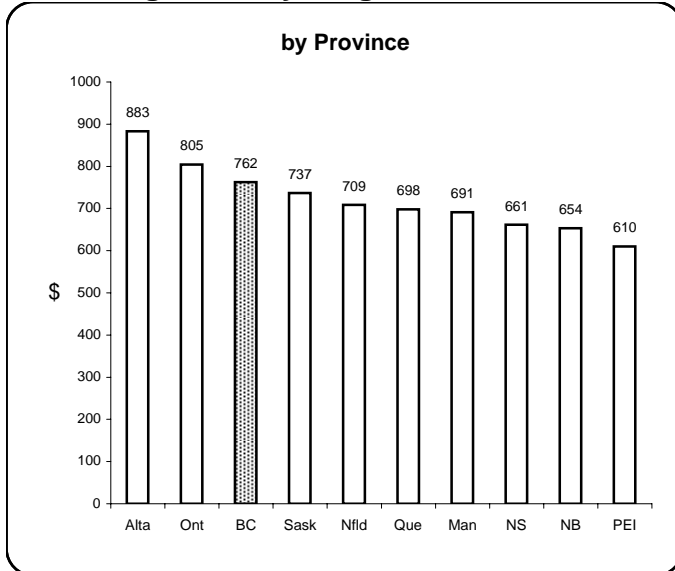

Earnings & Employment Trends ♦ June 2008

Average Weekly Wage Rate* - June 2008

Employment Growth* - June 2008

by Industry

* Latest 12 month average

by Industry

* Month over same month previous year (unadjusted)