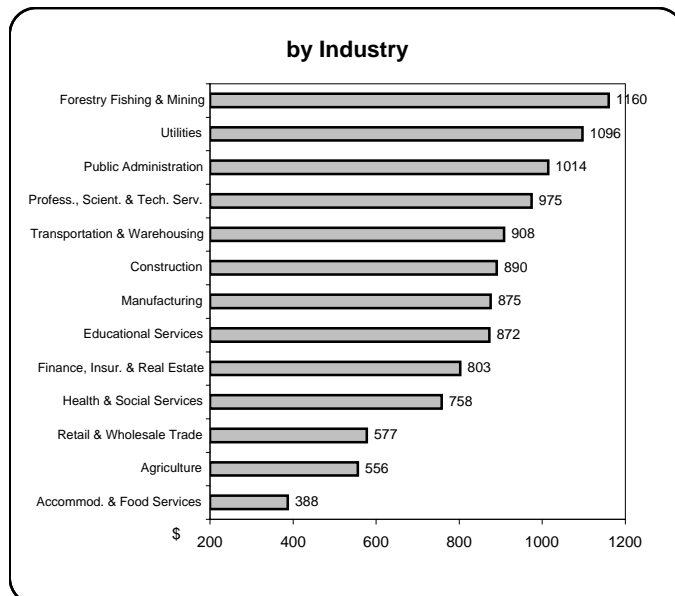

Earnings & Employment Trends ♦ June 2008

Average Weekly Wage Rate* - June 2008

Employment Growth* - June 2008

by Industry

* Latest 12 month average

by Industry

* Month over same month previous year (unadjusted)