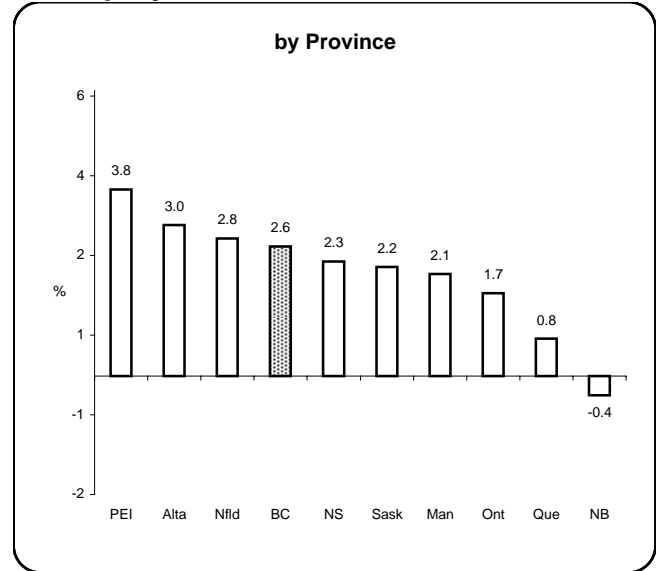

Earnings & Employment Trends ♦ June 2008

Average Weekly Wage Rate* - June 2008

Employment Growth* - June 2008

by Industry

* Latest 12 month average

by Industry

* Month over same month previous year (unadjusted)