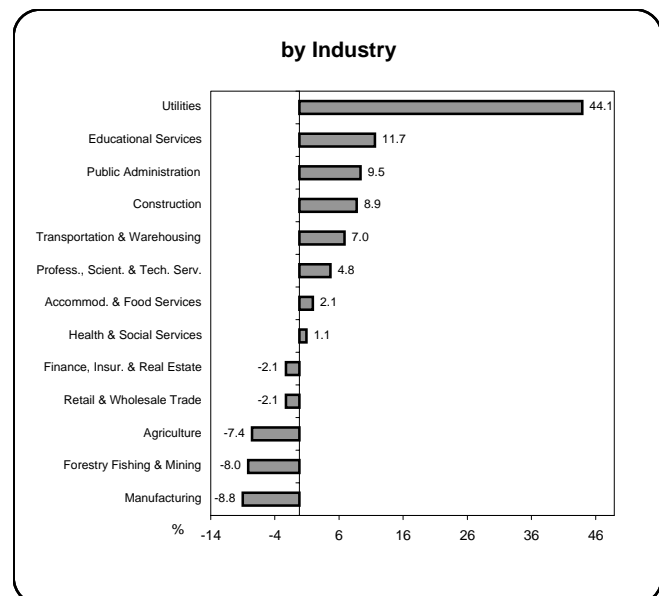

Earnings & Employment Trends ♦ June 2008

Average Weekly Wage Rate* - June 2008

Employment Growth* - June 2008

by Industry

* Latest 12 month average

by Industry

* Month over same month previous year (unadjusted)