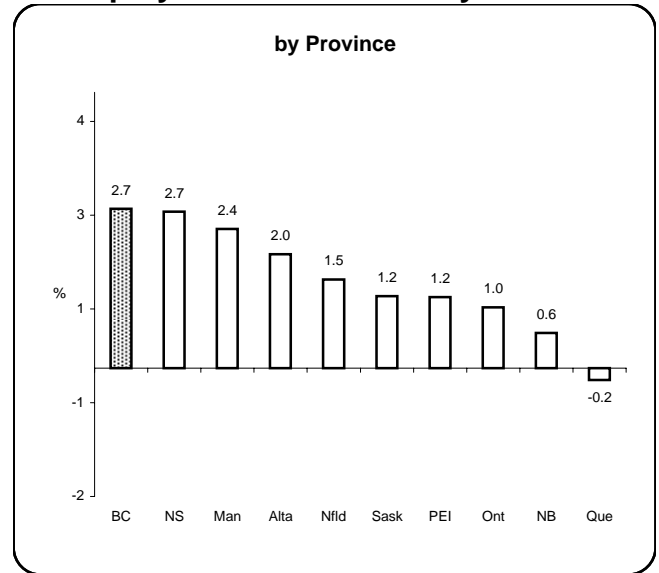

Earnings & Employment Trends ♦ July 2008

Average Weekly Wage Rate* - July 2008

Employment Growth* - July 2008

by Industry

* Latest 12 month average

by Industry

* Month over same month previous year (unadjusted)