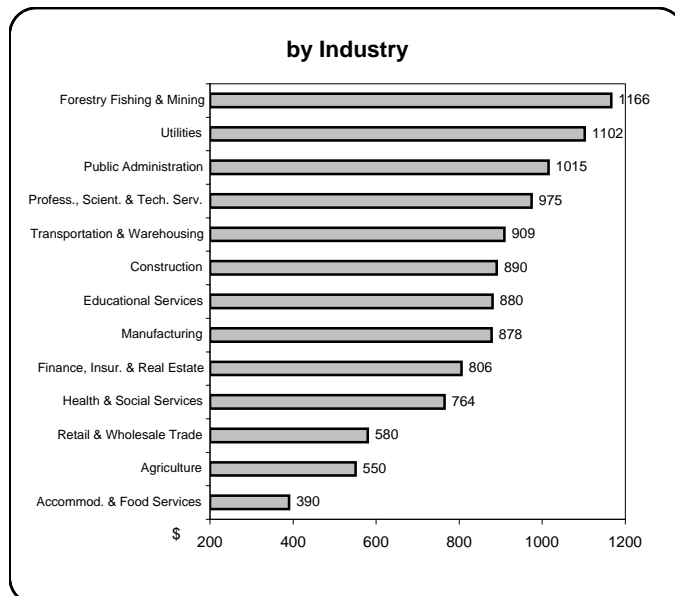

Earnings & Employment Trends ♦ July 2008

Average Weekly Wage Rate* - July 2008

Employment Growth* - July 2008

by Industry

* Latest 12 month average

by Industry

* Month over same month previous year (unadjusted)

Prepared by: BC Stats

Source: Statistics Canada Labour Force Survey

Feature Article: Educational Attainment and Labour Market Outcomes of British Columbians: Highlights from the 2006 Census