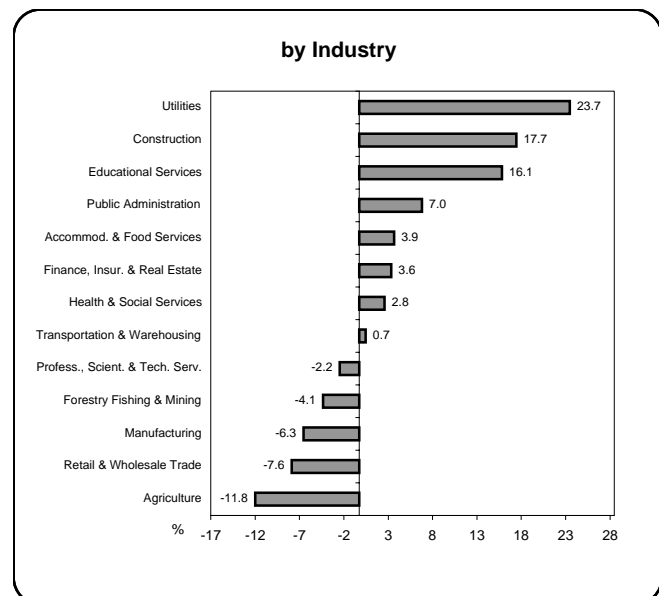

Earnings & Employment Trends ♦ July 2008

Average Weekly Wage Rate* - July 2008

Employment Growth* - July 2008

by Industry

* Latest 12 month average

by Industry

* Month over same month previous year (unadjusted)

Prepared by: BC Stats

Source: Statistics Canada Labour Force Survey

Feature Article: Educational Attainment and Labour Market Outcomes of British Columbians: Highlights from the 2006 Census