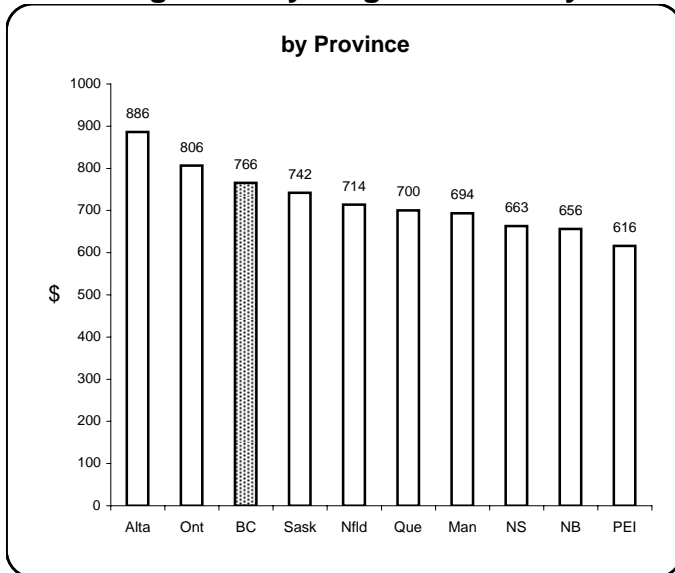

Earnings & Employment Trends ♦ July 2008

Average Weekly Wage Rate* - July 2008

Employment Growth* - July 2008

by Industry

* Latest 12 month average

by Industry

* Month over same month previous year (unadjusted)