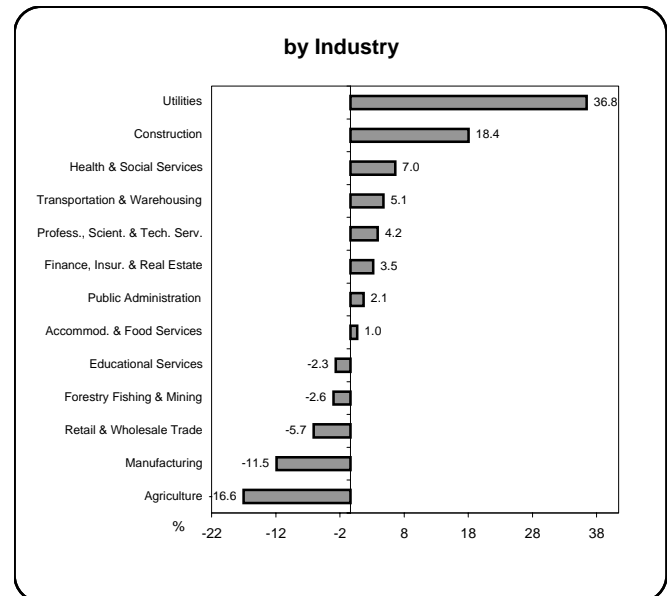

Earnings & Employment Trends ♦ September 2008

Average Weekly Wage Rate* - September 2008

Employment Growth* - September 2008

* Latest 12 month average

* Month over same month previous year (unadjusted)

Prepared by: BC Stats

Source: Statistics Canada Labour Force Survey