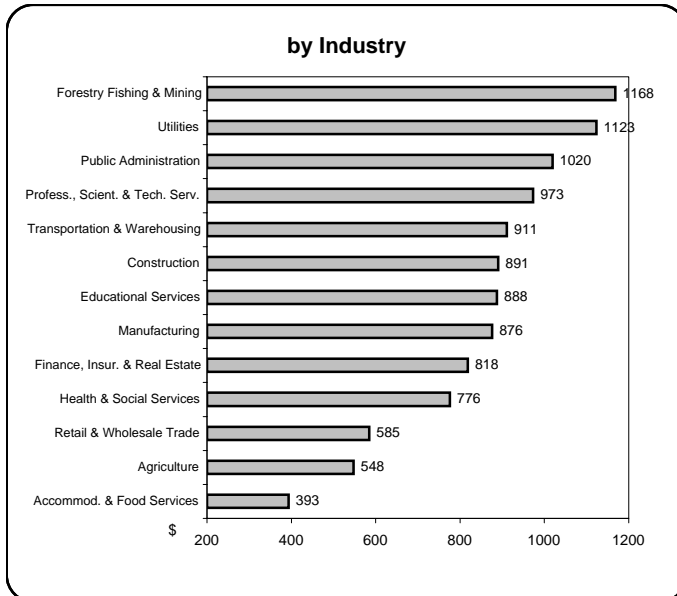

Earnings & Employment Trends ♦ September 2008

Average Weekly Wage Rate* - September 2008

Employment Growth* - September 2008

* Latest 12 month average

* Month over same month previous year (unadjusted)

Prepared by: BC Stats

Source: Statistics Canada Labour Force Survey