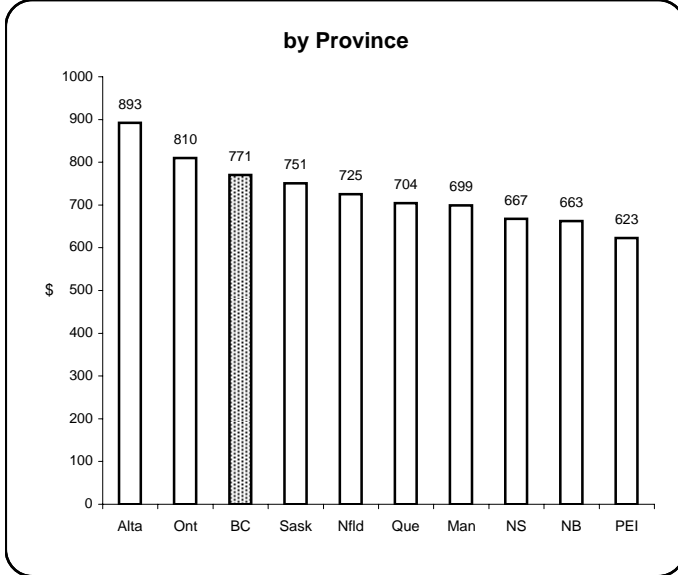

Earnings & Employment Trends ♦ September 2008

Average Weekly Wage Rate* - September 2008

Employment Growth* - September 2008

* Latest 12 month average

* Month over same month previous year (unadjusted)

Prepared by: BC Stats