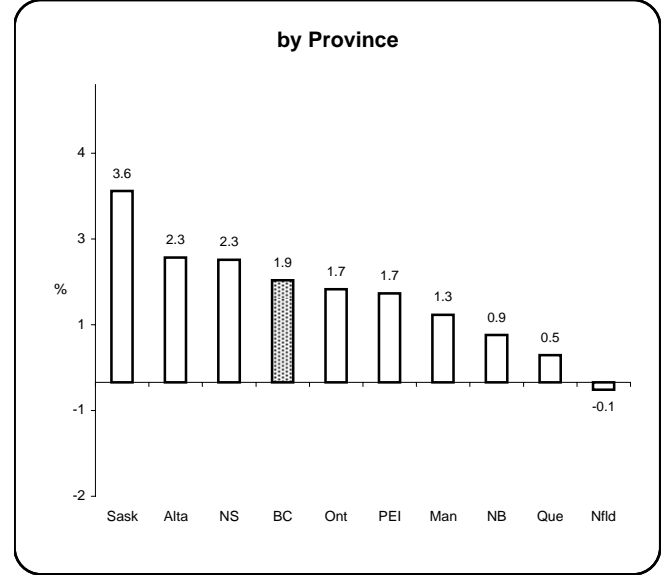

Earnings & Employment Trends ♦ September 2008

Average Weekly Wage Rate* - September 2008

Employment Growth* - September 2008

* Latest 12 month average

* Month over same month previous year (unadjusted)

Prepared by: BC Stats