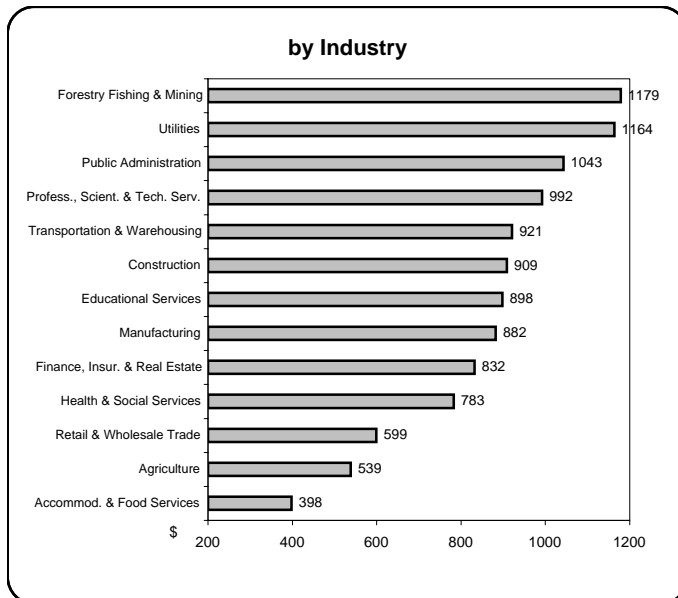

## Earnings & Employment Trends ♦ December 2008

**Average Weekly Wage Rate\* - December 2008**

**Employment Growth\* - December 2008**

\* Latest 12 month average

\* Month over same month previous year (unadjusted)