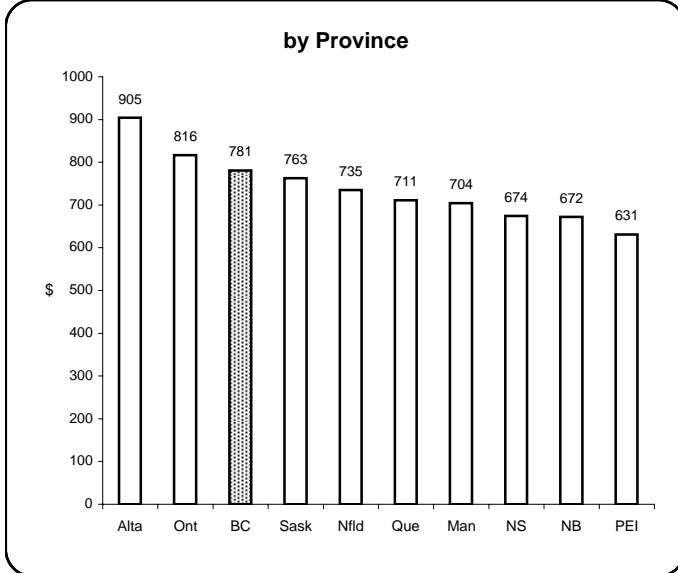

## Earnings & Employment Trends ♦ December 2008

**Average Weekly Wage Rate\* - December 2008**

**Employment Growth\* - December 2008**

\* Latest 12 month average

\* Month over same month previous year (unadjusted)