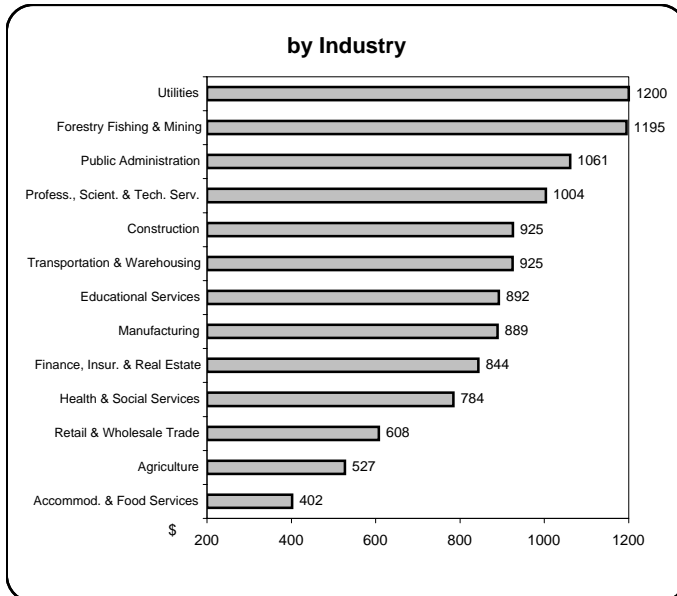

Earnings & Employment Trends ♦ February 2009

Average Weekly Wage Rate* - February 2009

Employment Growth* - February 2009

* Latest 12 month average

* Month over same month previous year (unadjusted)

Prepared by: BC Stats

Source: Statistics Canada Labour Force Survey