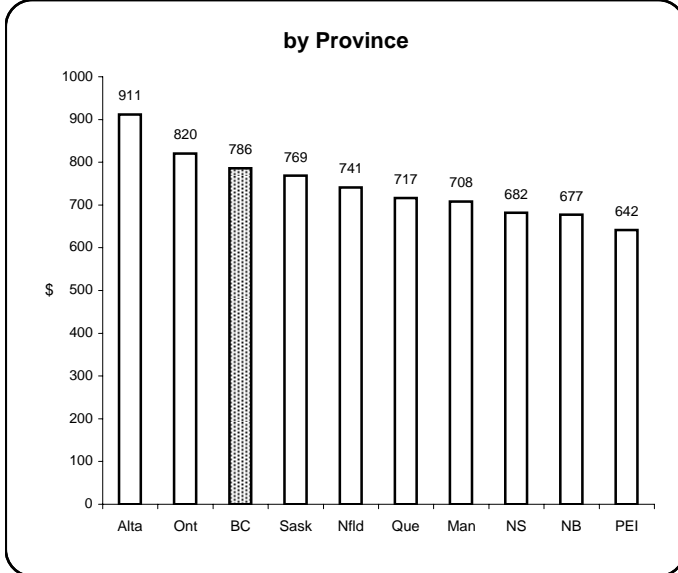

Earnings & Employment Trends ♦ February 2009

Average Weekly Wage Rate* - February 2009

Employment Growth* - February 2009

* Latest 12 month average

* Month over same month previous year (unadjusted)

Prepared by: BC Stats