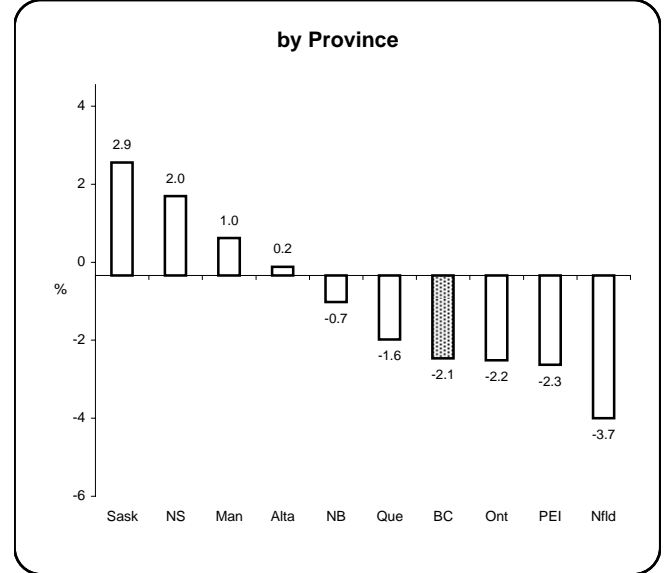

Earnings & Employment Trends ♦ February 2009

Average Weekly Wage Rate* - February 2009

Employment Growth* - February 2009

* Latest 12 month average

* Month over same month previous year (unadjusted)

Prepared by: BC Stats