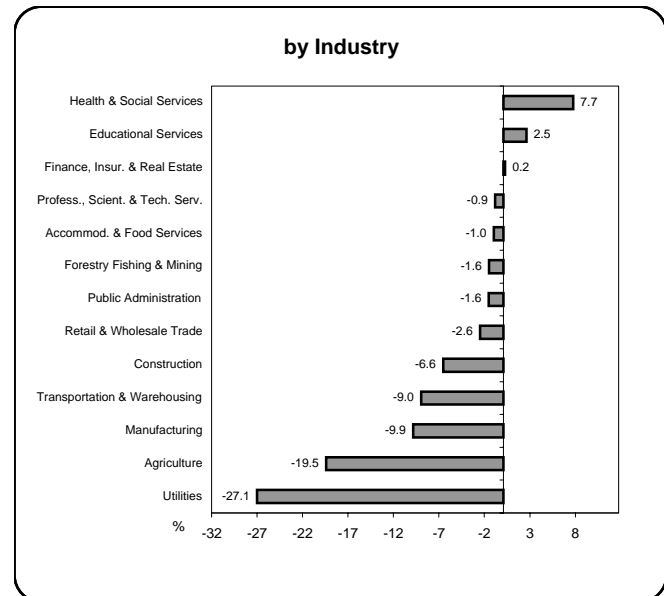

Earnings & Employment Trends ♦ February 2009

Average Weekly Wage Rate* - February 2009

Employment Growth* - February 2009

* Latest 12 month average

* Month over same month previous year (unadjusted)

Prepared by: BC Stats

Source: Statistics Canada Labour Force Survey