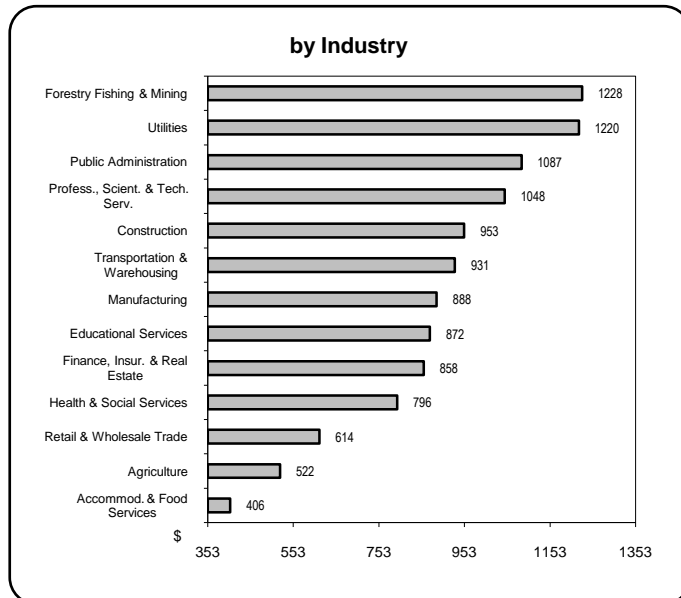

Earnings & Employment Trends ♦ June 2009

Average Weekly Wage Rate* - June 2009

Employment Growth* - June 2009

by Industry

* Latest 12 month average

by Industry

* Month over same month previous year (unadjusted)