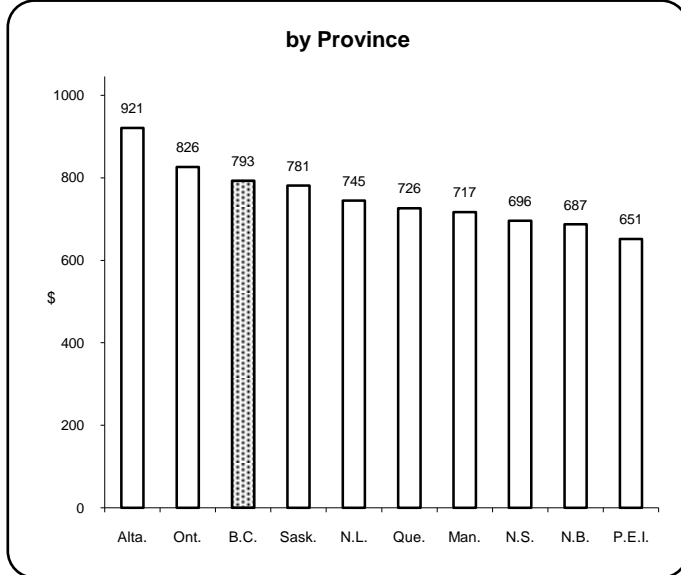

Earnings & Employment Trends ♦ June 2009

Average Weekly Wage Rate* - June 2009

Employment Growth* - June 2009

by Industry

* Latest 12 month average

by Industry

* Month over same month previous year (unadjusted)