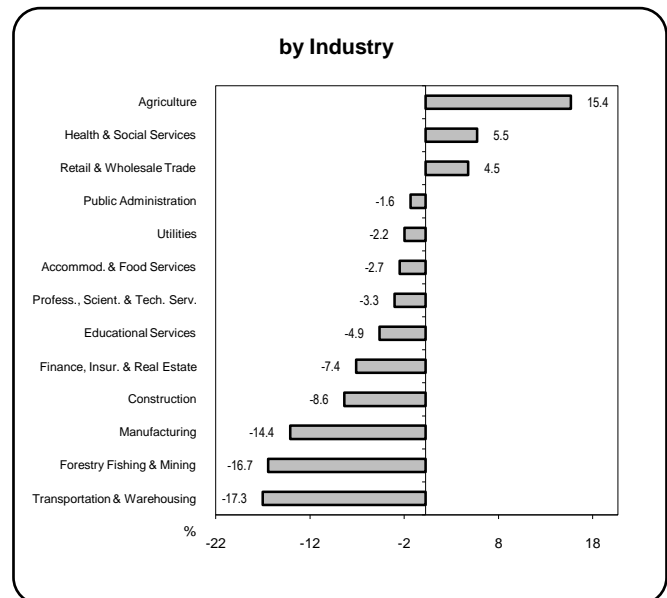

Earnings & Employment Trends ♦ June 2009

Average Weekly Wage Rate* - June 2009

Employment Growth* - June 2009

by Industry

* Latest 12 month average

by Industry

* Month over same month previous year (unadjusted)