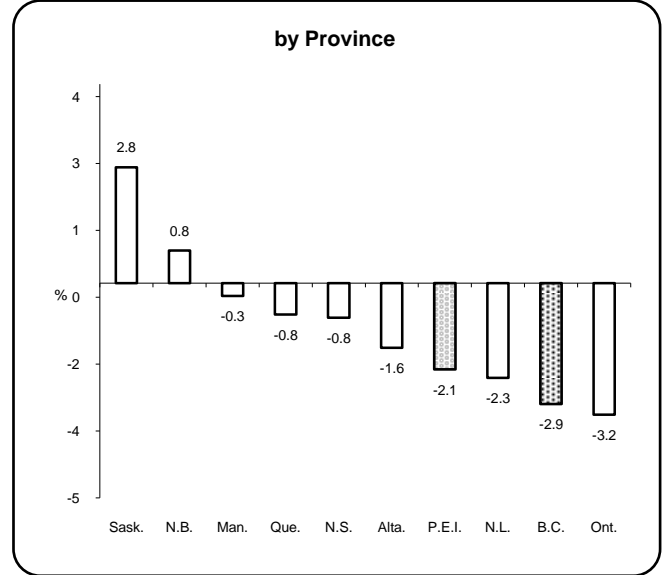

Earnings & Employment Trends ♦ June 2009

Average Weekly Wage Rate* - June 2009

Employment Growth* - June 2009

by Industry

* Latest 12 month average

by Industry

* Month over same month previous year (unadjusted)