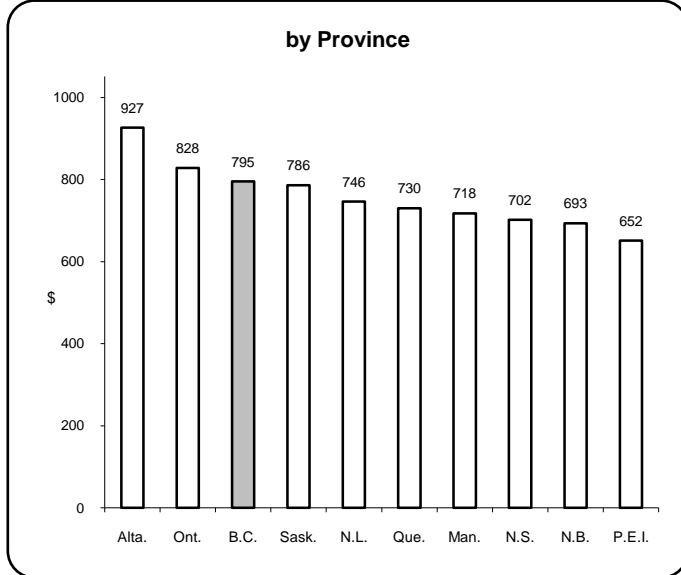

## Earnings & Employment Trends ♦ August 2009

**Average Weekly Wage Rate\* - August 2009**

**Employment Growth\* - August 2009**

\* Latest 12 month average

\* Month over same month previous year (unadjusted)