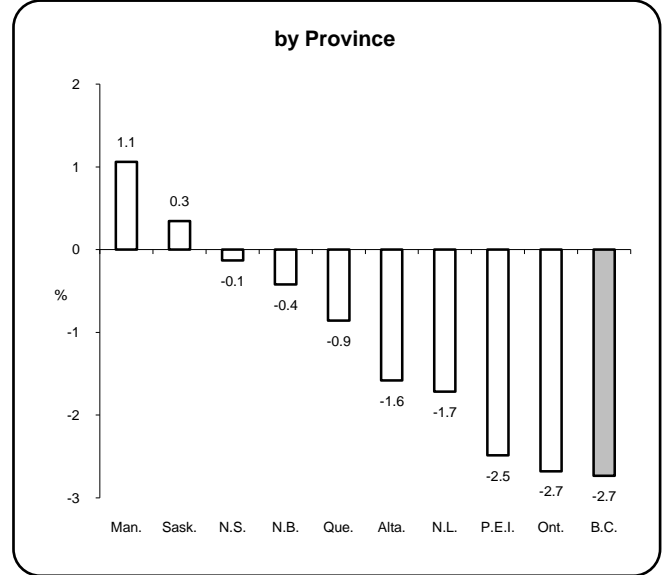

## Earnings & Employment Trends ♦ August 2009

**Average Weekly Wage Rate\* - August 2009**

**Employment Growth\* - August 2009**

\* Latest 12 month average

\* Month over same month previous year (unadjusted)