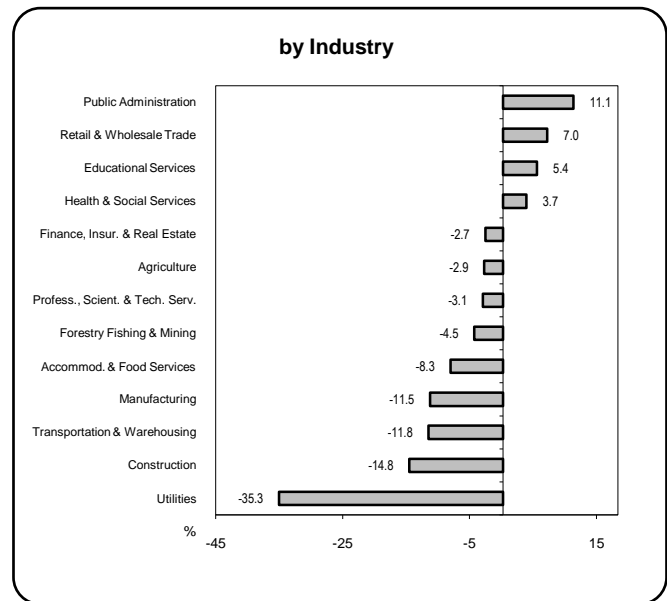

## Earnings & Employment Trends ♦ August 2009

**Average Weekly Wage Rate\* - August 2009**

**Employment Growth\* - August 2009**

\* Latest 12 month average

\* Month over same month previous year (unadjusted)