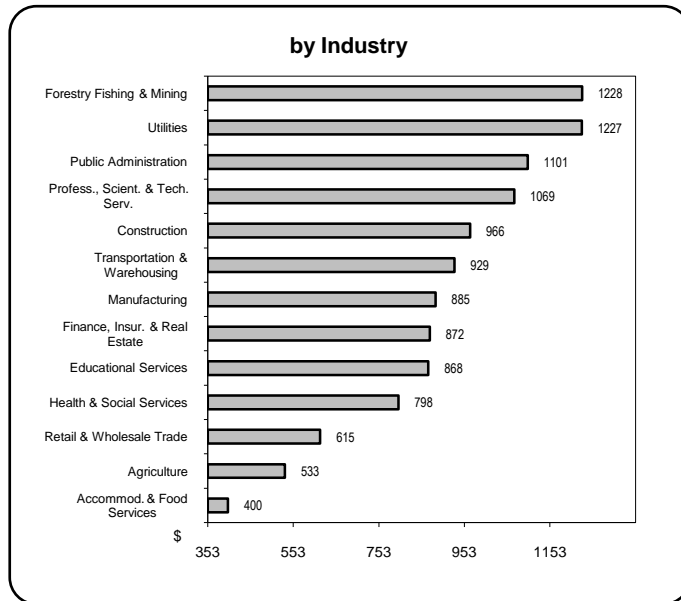

## Earnings & Employment Trends ♦ August 2009

**Average Weekly Wage Rate\* - August 2009**

**Employment Growth\* - August 2009**

\* Latest 12 month average

\* Month over same month previous year (unadjusted)